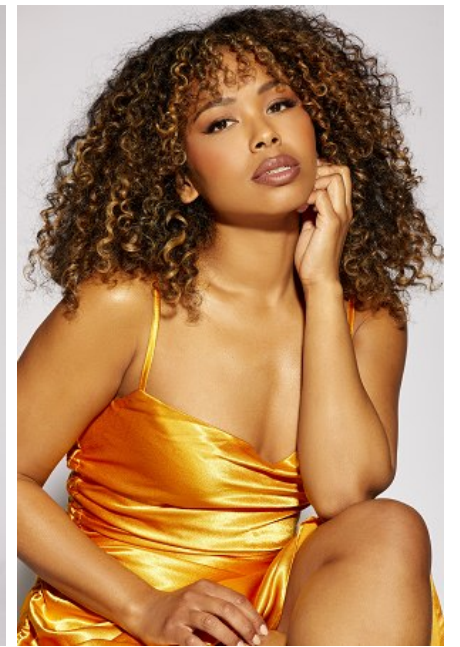

MICKI JACKSON

Height: 5'2" Bust: 32" B Waist: 27.5" Hip: 40" Dress: 6 US Shoe: 6.5 US
Hair: Brown Eyes: Brown

b B E L L A G E N C Y
MODEL & TALENT

Bella Agency Los Angeles 6430 Sunset Blvd, Suite 460, Los Angeles, CA 90028
T: 323.462.9191 F: 323.210.7101 Email: info@bellaagency.com