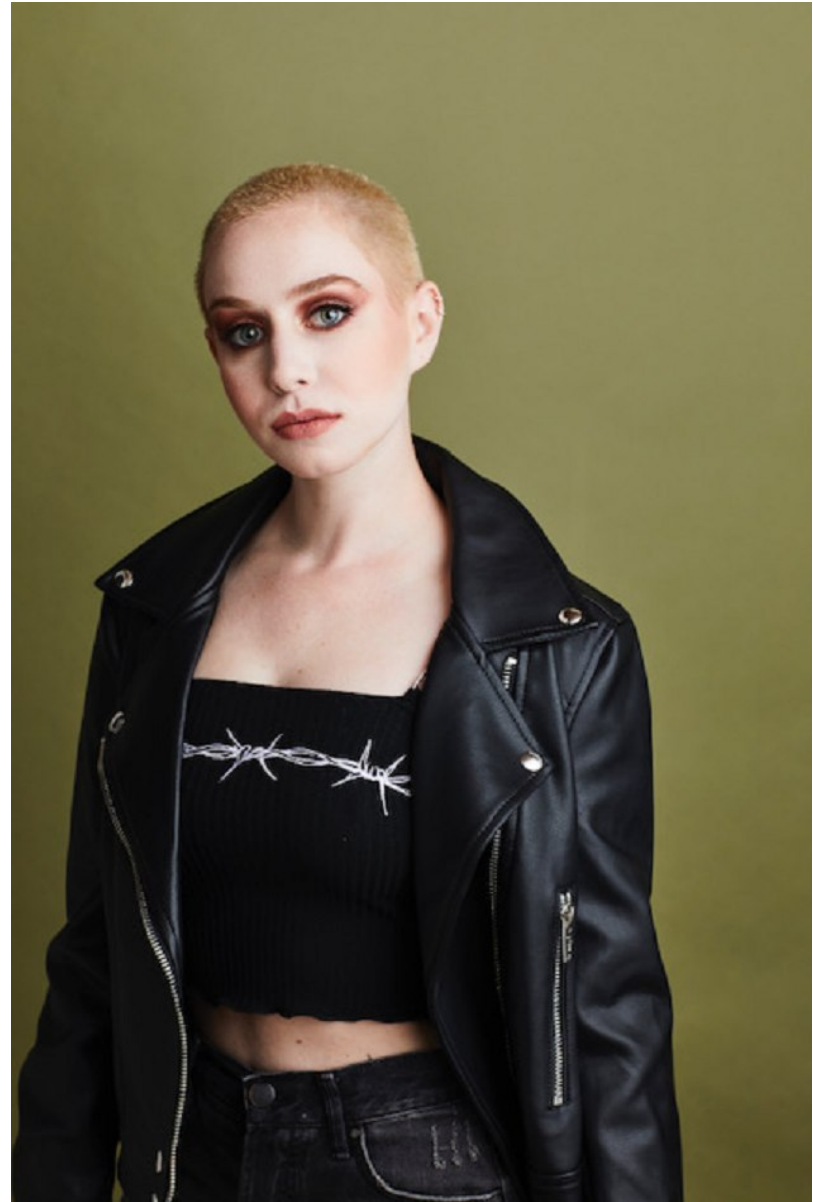

NIKKI KEESHIN

Height: 5'0" Bust: 31" C Waist: 24" Hip: 35" Dress: 0 US Shoe: 5 US Hair: Dirty Blonde Eyes: Green

NIKKI KEESHIN

Height: 5'0" Bust: 31" C Waist: 24" Hip: 35" Dress: 0 US Shoe: 5 US Hair: Dirty Blonde Eyes: Green