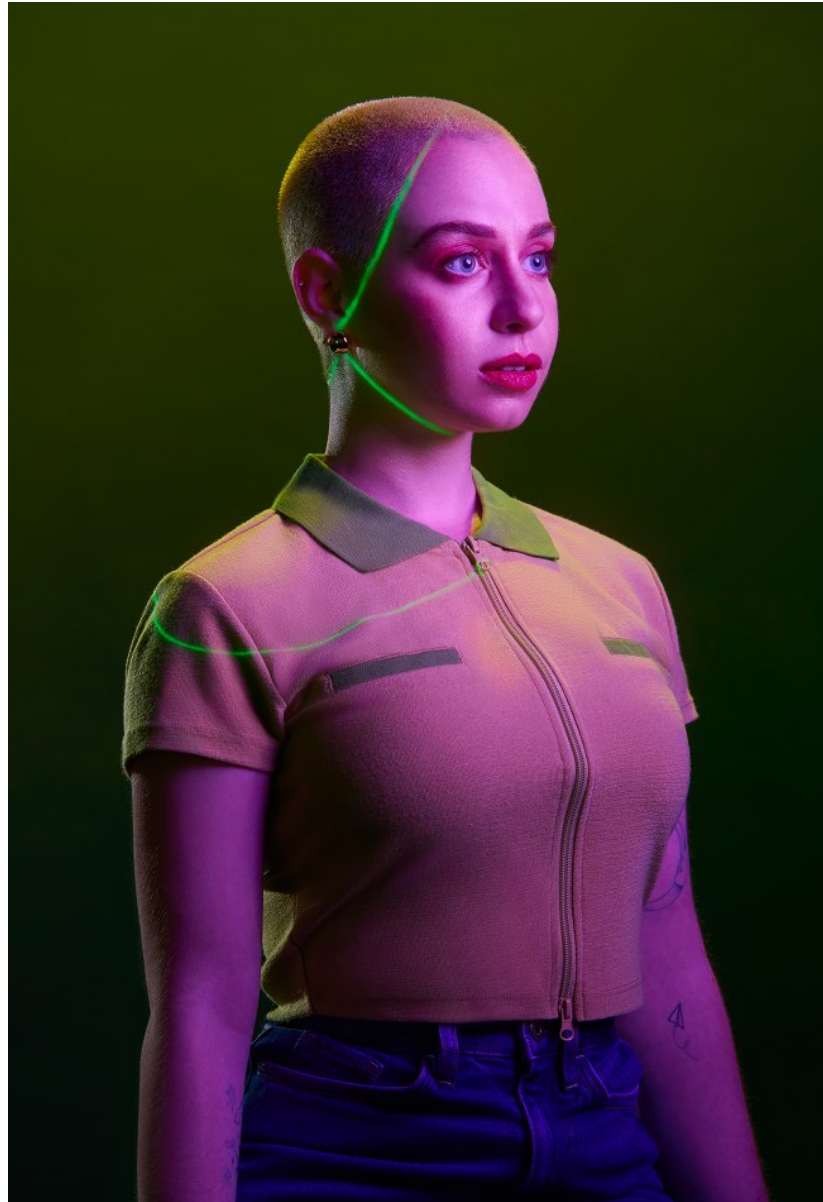

NIKKI KEESHIN

NIKKI KEESHIN

Height: 5'0" Bust: 31" C Waist: 24" Hip: 35" Dress: 0 US Shoe: 5 US Hair: Dirty Blonde Eyes: Green