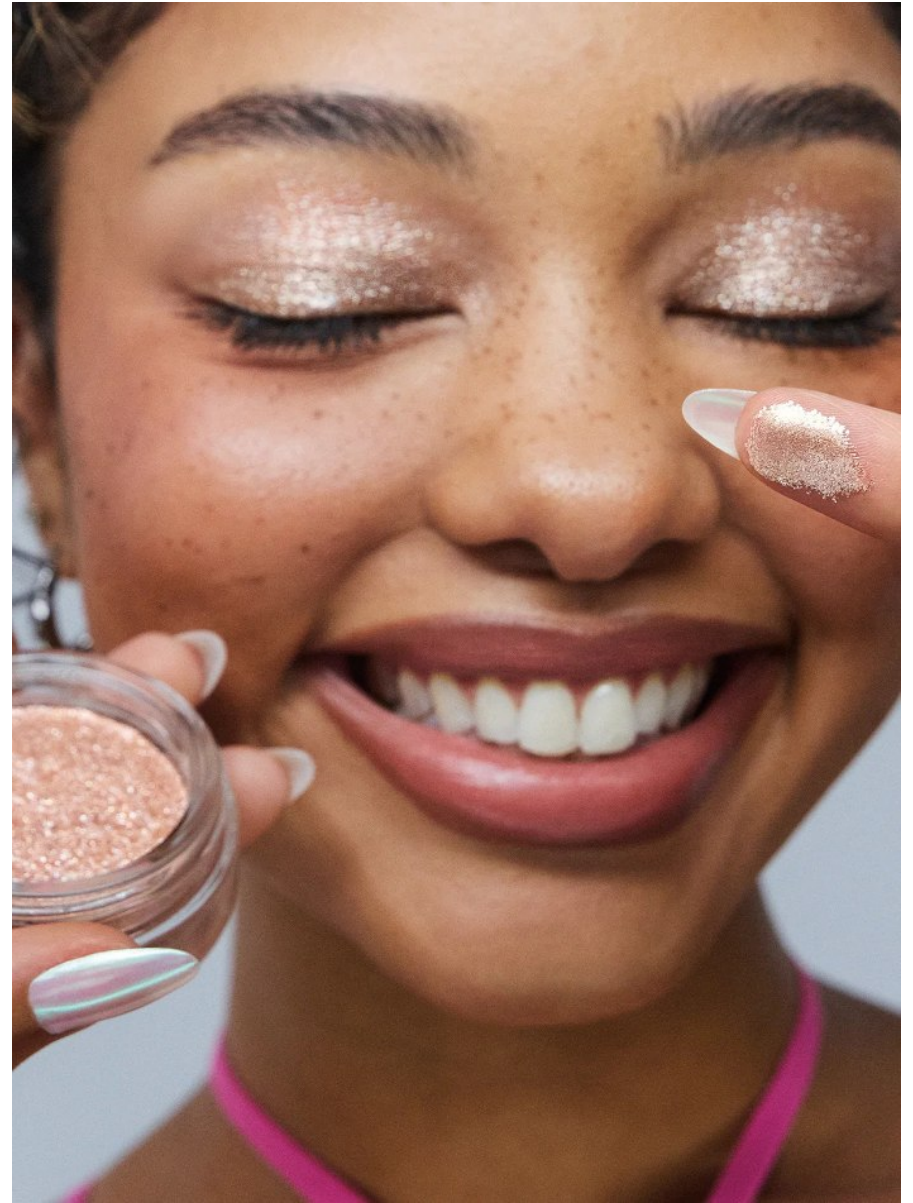

ADRIENNE BEAL

Height: 5'3" Bust: 34" B Waist: 26" Hip: 37" Dress: 4 US Shoe: 8 US Hair: Dark Brown Eyes: Brown

ADRIENNE BEAL

Height: 5'3" Bust: 34" B Waist: 26" Hip: 37" Dress: 4 US Shoe: 8 US Hair: Dark Brown Eyes: Brown