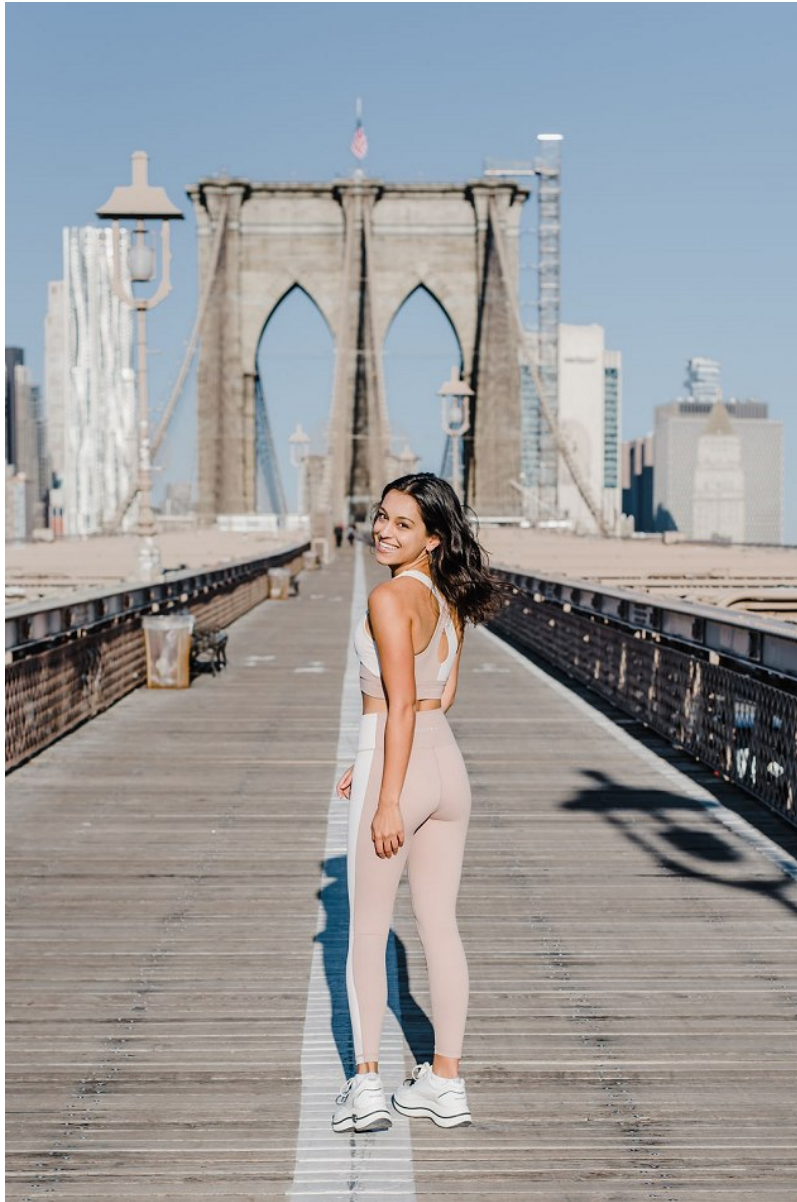

ALICIA CAMPBELL

ALICIA CAMPBELL

Height: 5'6.5" Bust: 32" C Waist: 25" Hip: 36" Dress: 0 US Shoe: 8.5 US Hair: Brown Eyes: Brown