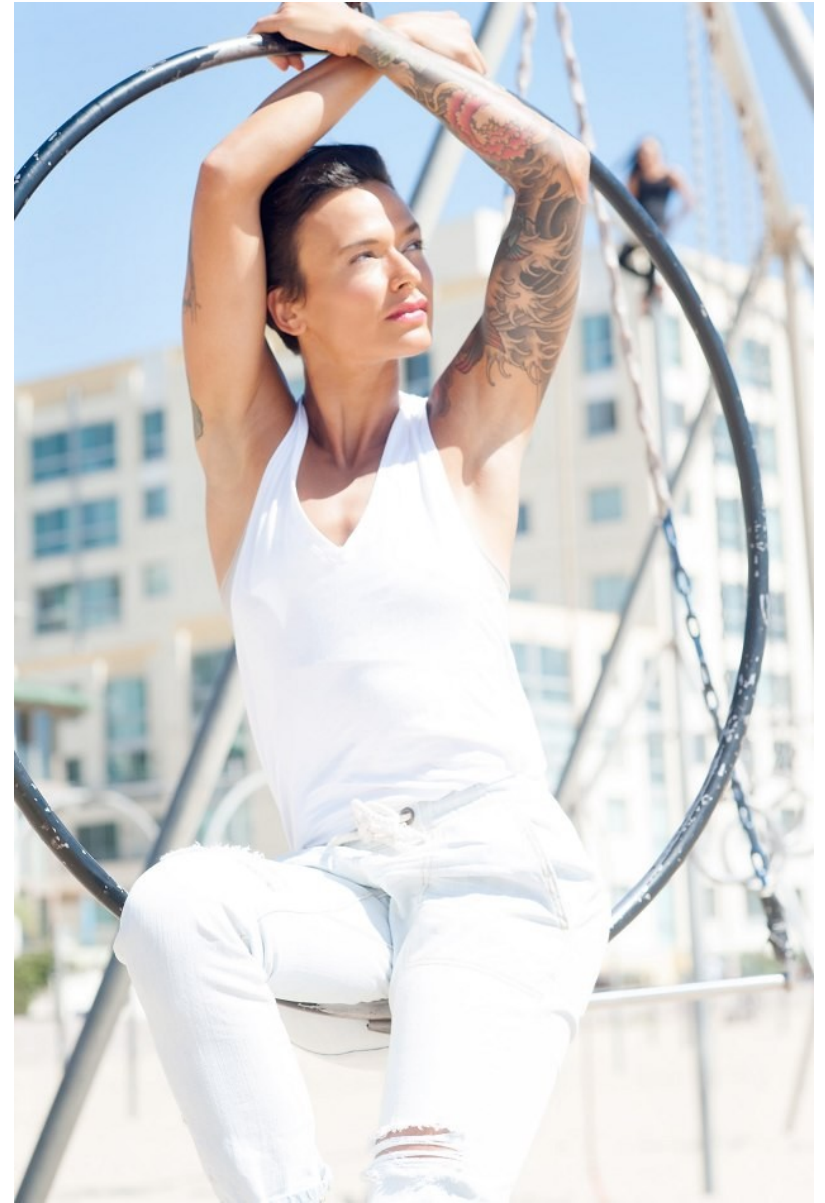

Height: 5'9" Bust: 34" A Waist: 25" Hip: 35" Dress: 4 US Shoe: 10 US Hair: Brown Eyes: Hazel