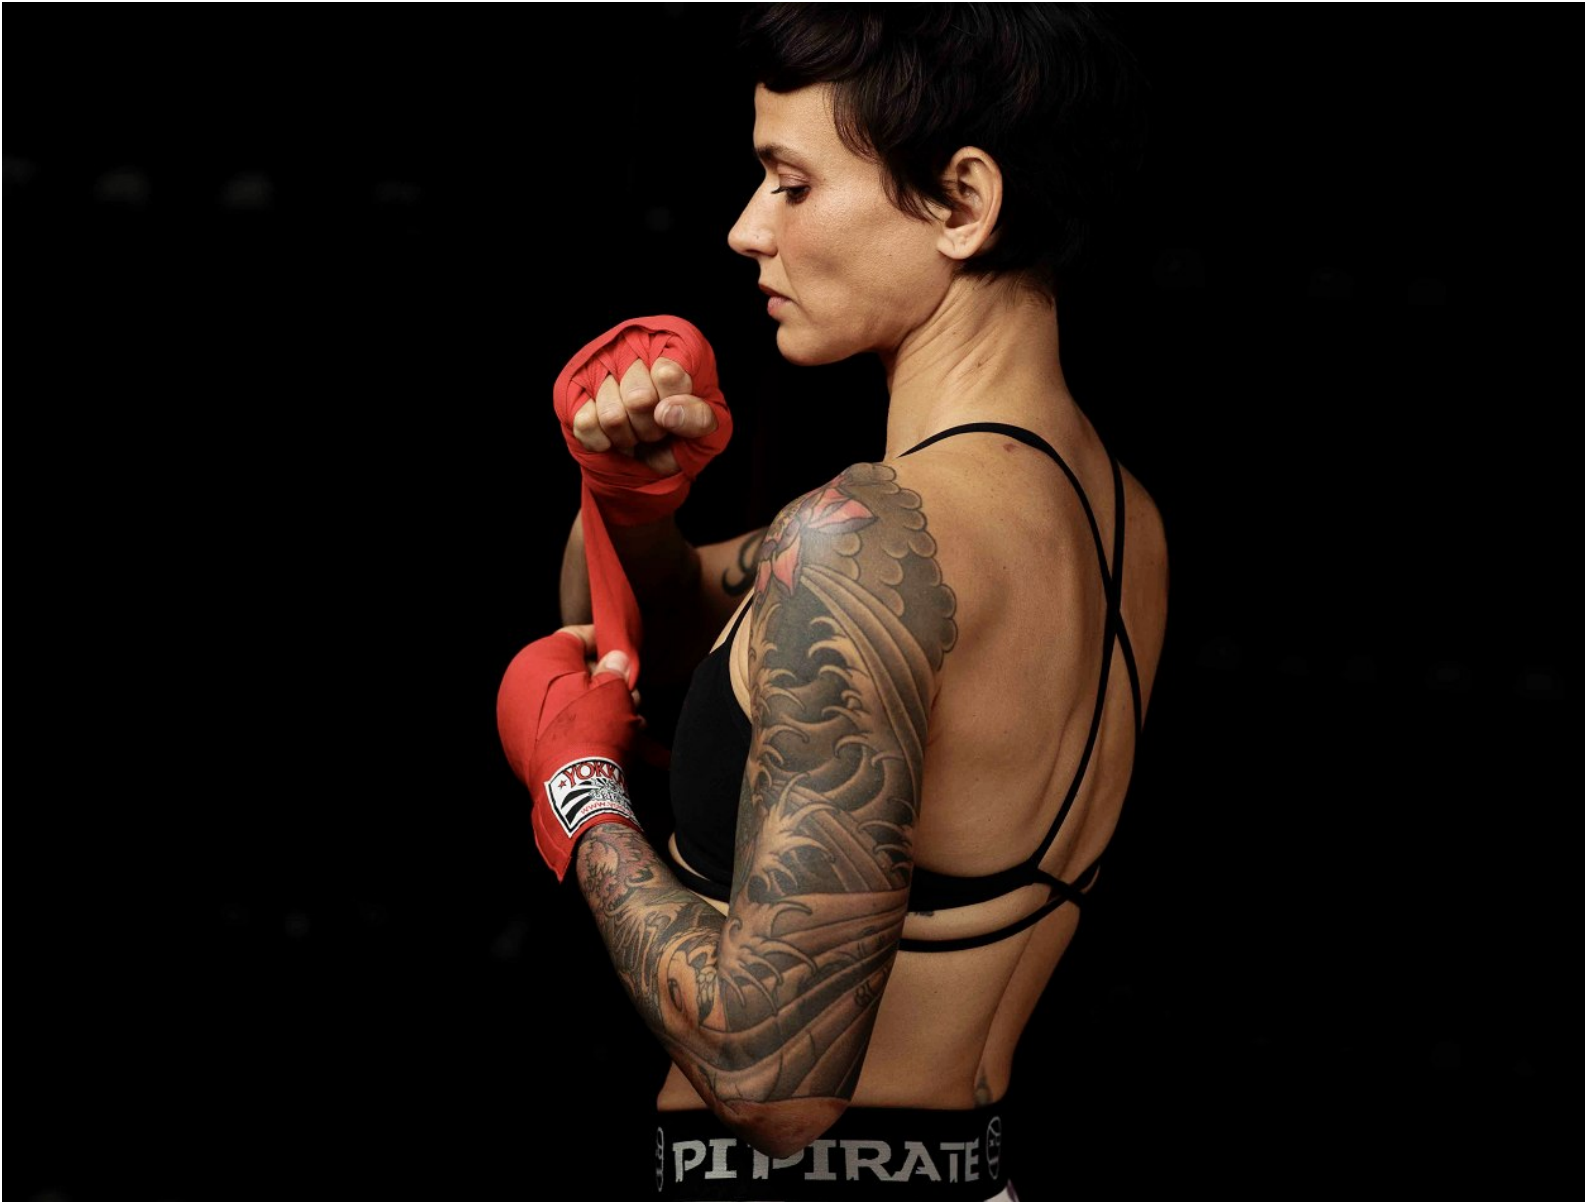

VALERIYA RIMER

Height: 5'9" Bust: 34" A Waist: 25" Hip: 35" Dress: 4 US Shoe: 10 US Hair: Brown Eyes: Hazel