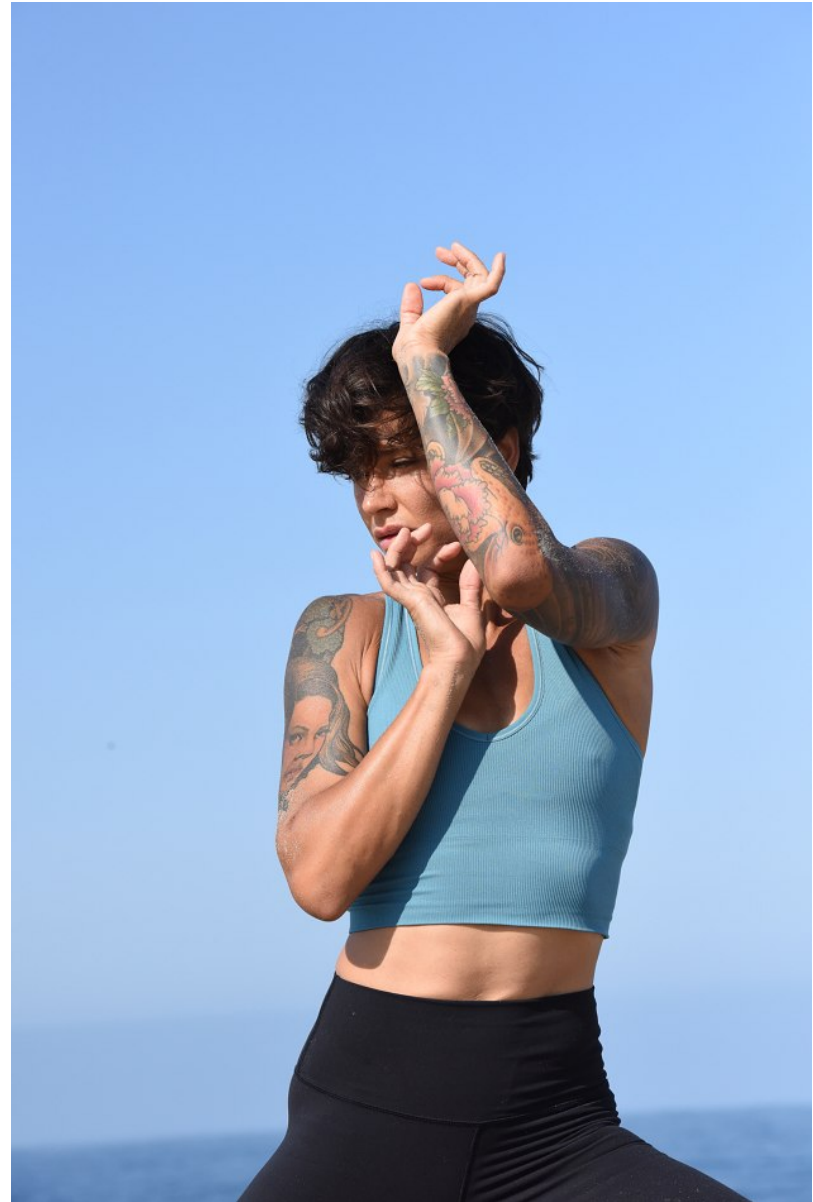

VALERIYA RIMER

Height: 5'9" Bust: 34" A Waist: 25" Hip: 35" Dress: 4 US Shoe: 10 US Hair: Brown Eyes: Hazel