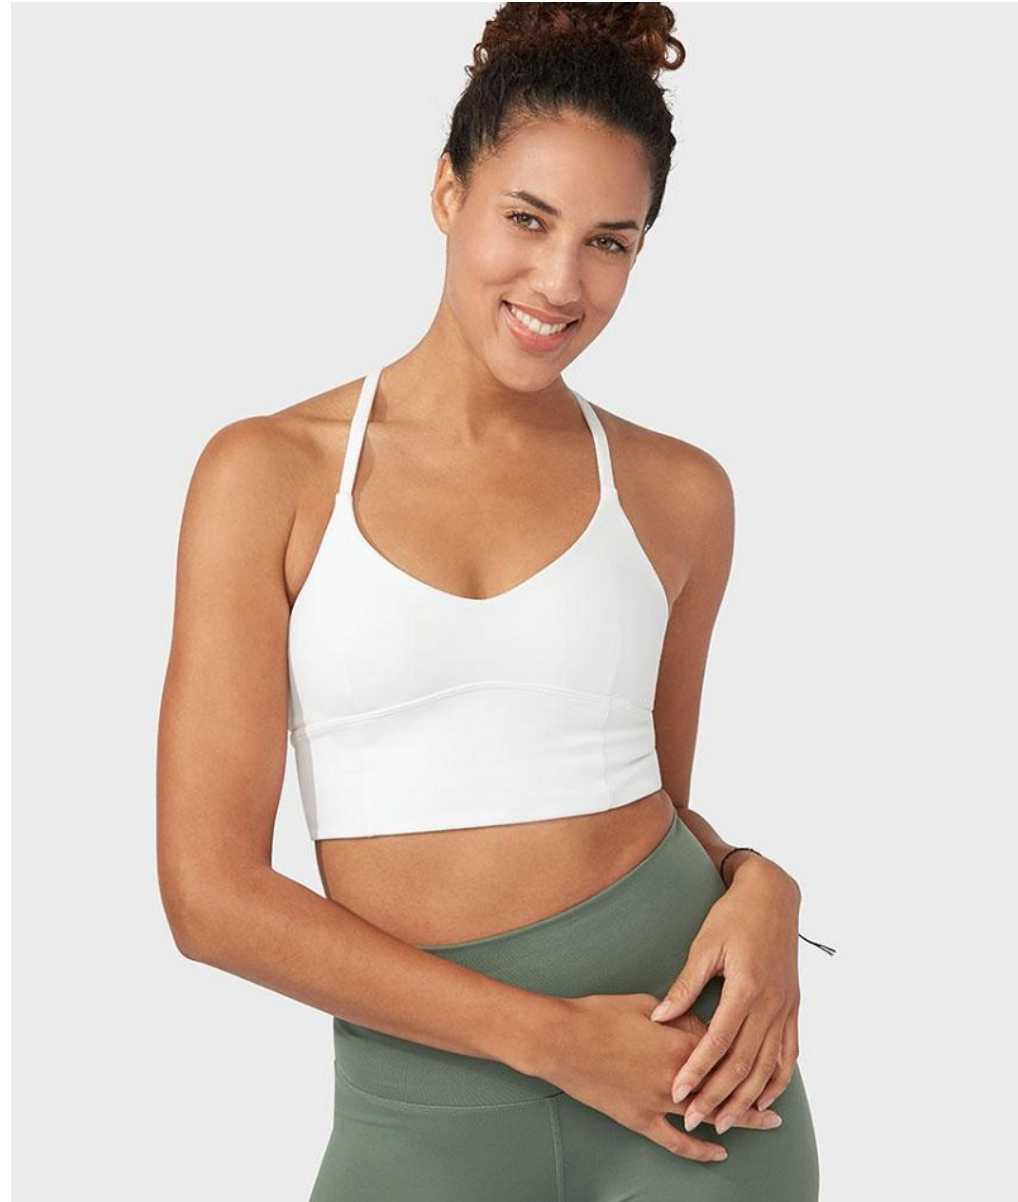

VALERIE LA ROSE

Height: 5'9" Bust: 34" C Waist: 27" Hip: 37" Dress: 4-6 US Shoe: 10 US Hair: Dark Brown Eyes: Green/Brown