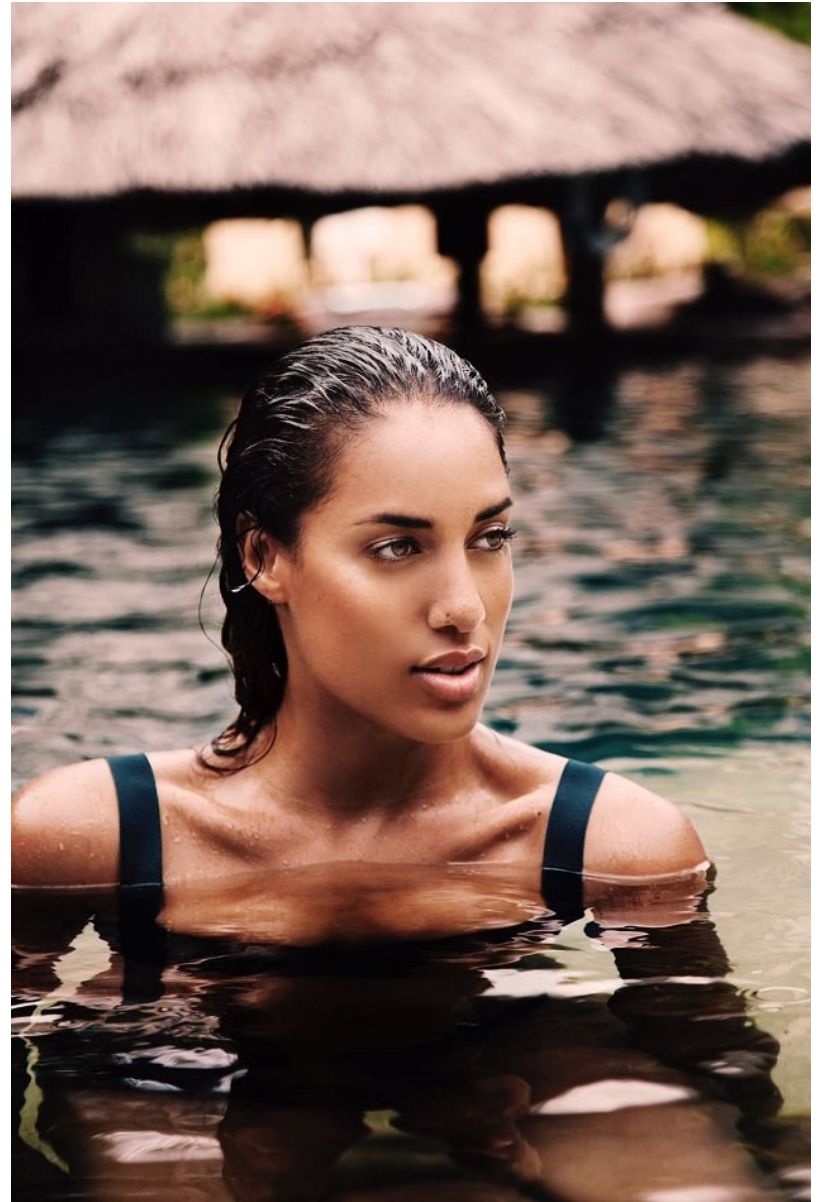

VALERIE LA ROSE

Height: 5'9" Bust: 34" C Waist: 27" Hip: 37" Dress: 4-6 US Shoe: 10 US Hair: Dark Brown Eyes: Green/Brown