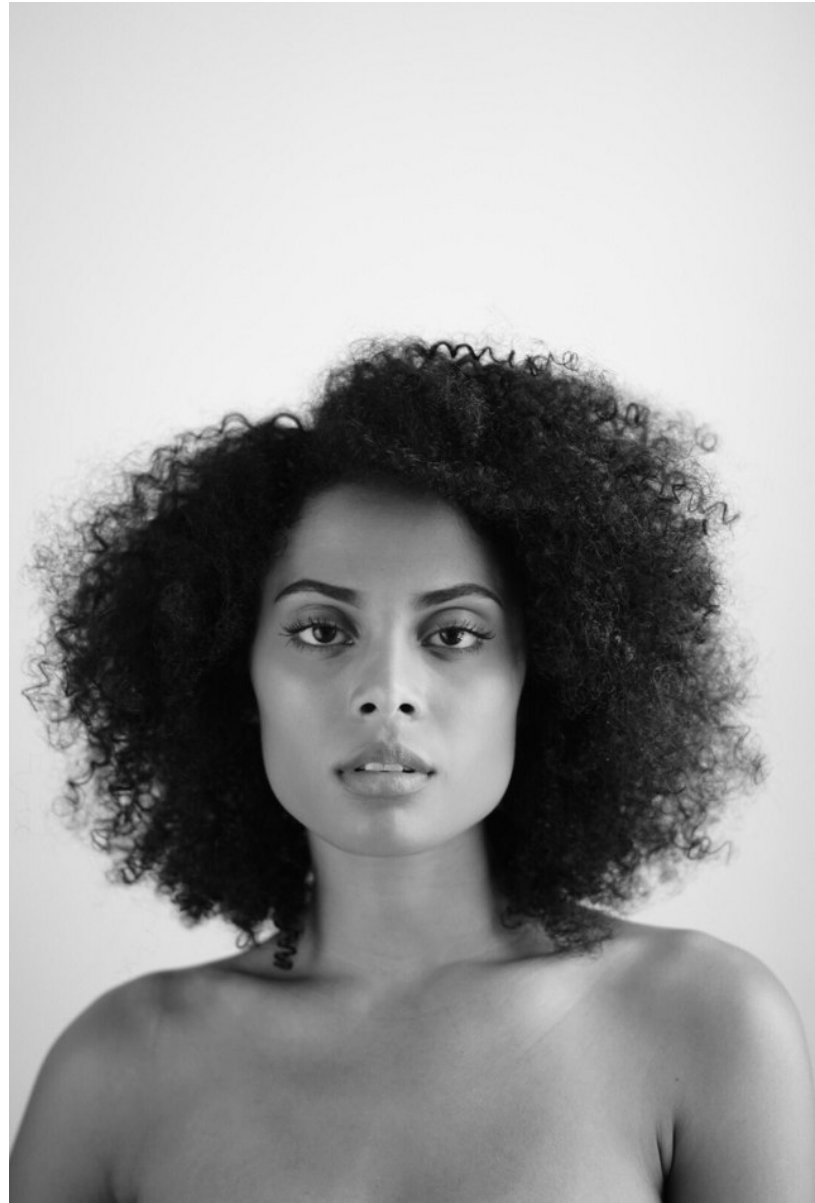

BRIANA LILY

Height: 5'7" Bust: 34" C Waist: 28" Hip: 40.5" Dress: 4-6 US Shoe: 9.5 US Hair: Brown Eyes: Brown

BRIANA LILY

Height: 5'7" Bust: 34" C Waist: 28" Hip: 40.5" Dress: 4-6 US Shoe: 9.5 US Hair: Brown Eyes: Brown