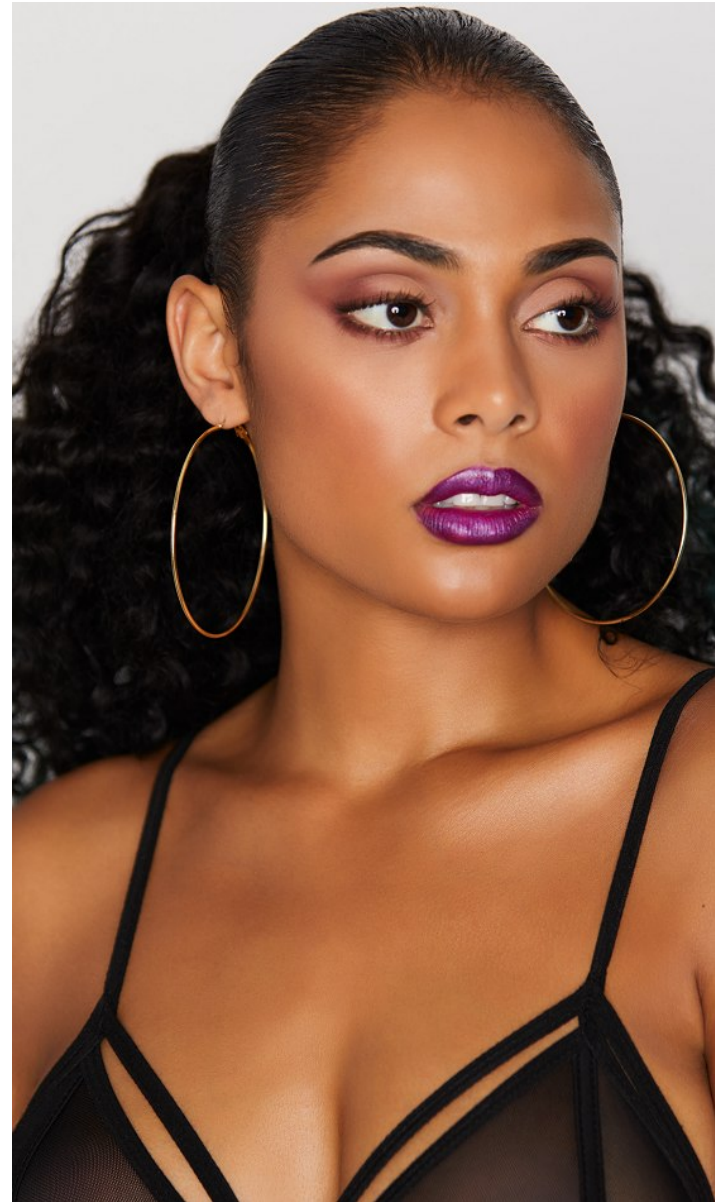

BRIANA LILY

Height: 5'7" Bust: 34" C Waist: 28" Hip: 40.5" Dress: 4-6 US Shoe: 9.5 US Hair: Brown Eyes: Brown

BRIANA LILY

Height: 5'7" Bust: 34" C Waist: 28" Hip: 40.5" Dress: 4-6 US Shoe: 9.5 US Hair: Brown Eyes: Brown