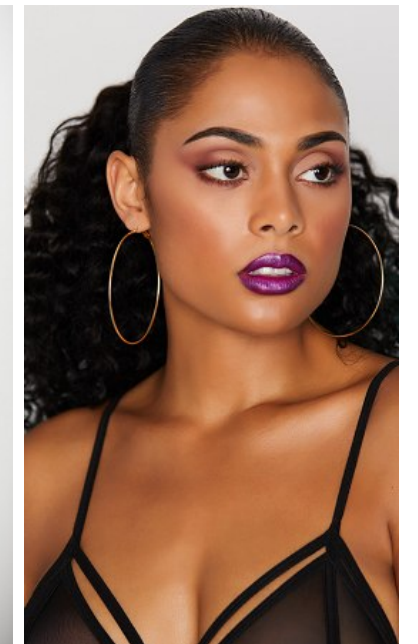

BRIANA LILY

Height: 5'7" Bust: 34" C Waist: 28" Hip: 40.5" Dress: 4-6 US Shoe: 9.5 US
Hair: Brown Eyes: Brown

 **B E L L A G E N C Y**
MODEL & TALENT

Bella Agency Los Angeles 6430 Sunset Blvd, Suite 460, Los Angeles, CA 90028
T: 323.462.9191 F: 323.210.7101 Email: info@bellaagency.com