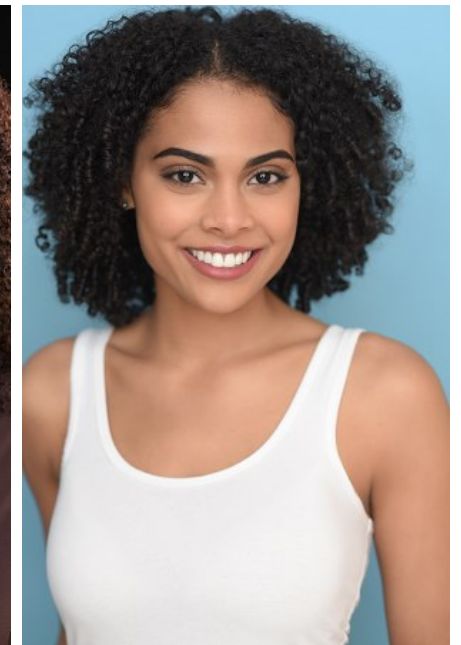

BRIANA LILY

Height: 5'7" Bust: 34" C Waist: 28" Hip: 40.5" Dress: 4-6 US Shoe: 9.5 US
Hair: Brown Eyes: Brown

 **B E L L A G E N C Y**
MODEL & TALENT

Bella Agency Los Angeles 6430 Sunset Blvd, Suite 460, Los Angeles, CA 90028
T: 323.462.9191 F: 323.210.7101 Email: info@bellaagency.com