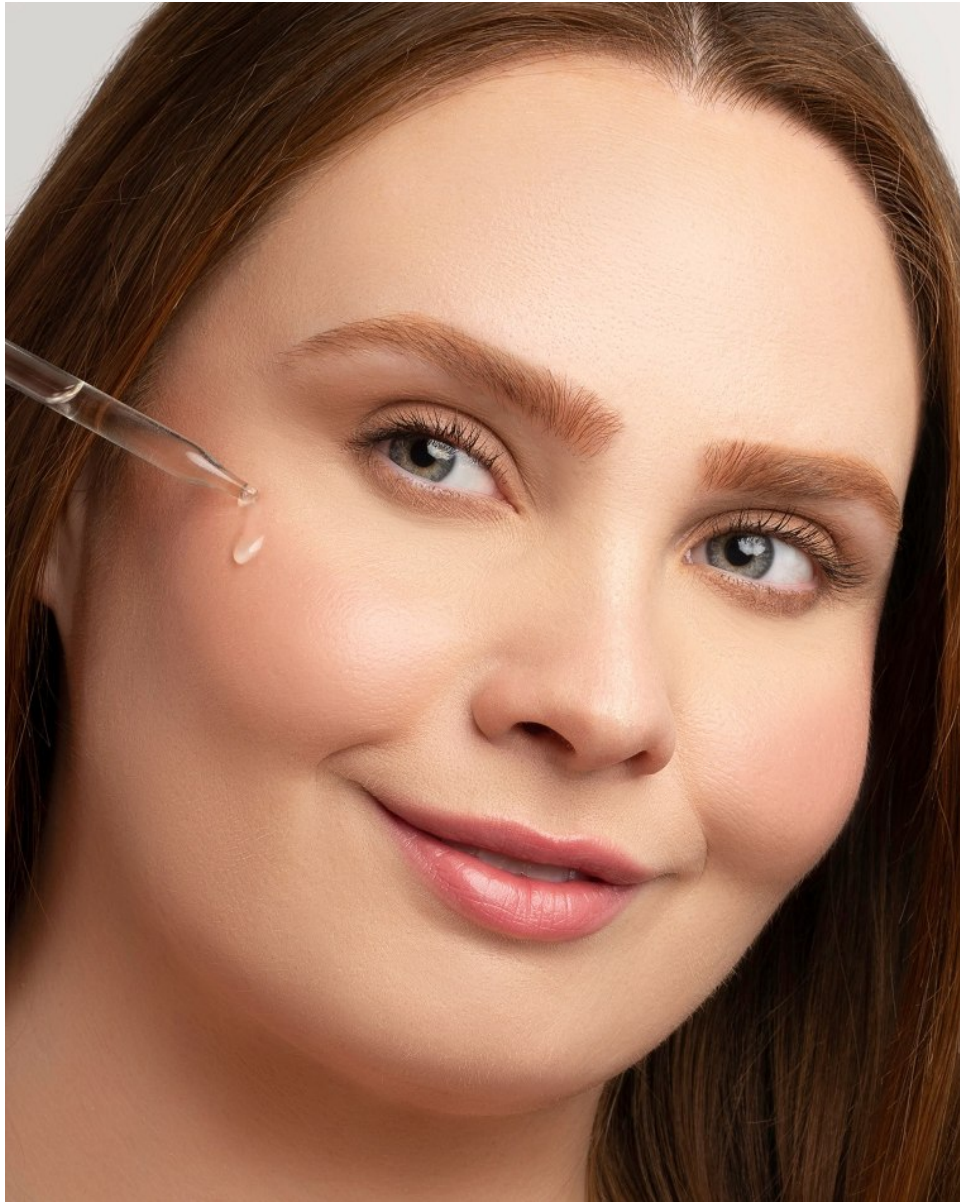

HAYLEY HERMS

HAYLEY HERMS

Height: 5'6" Bust: 44" H Waist: 45.5" Hip: 57" Dress: 20-22 US Shoe: 9 US Hair: Strawberry Blonde Eyes: Blue