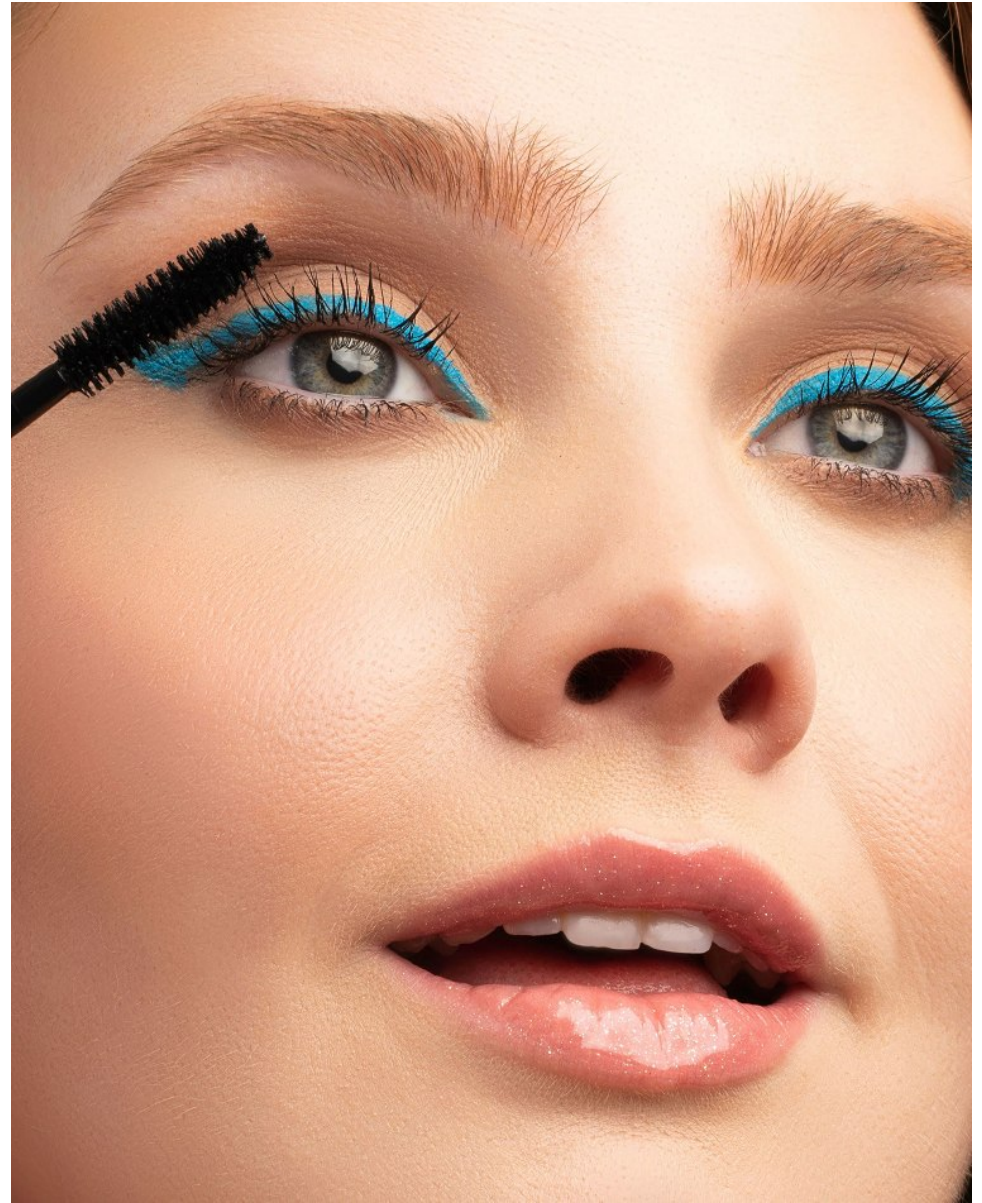

HAYLEY HERMS

Height: 5'6" Bust: 44" H Waist: 45.5" Hip: 57" Dress: 20-22 US Shoe: 9 US Hair: Strawberry Blonde Eyes: Blue