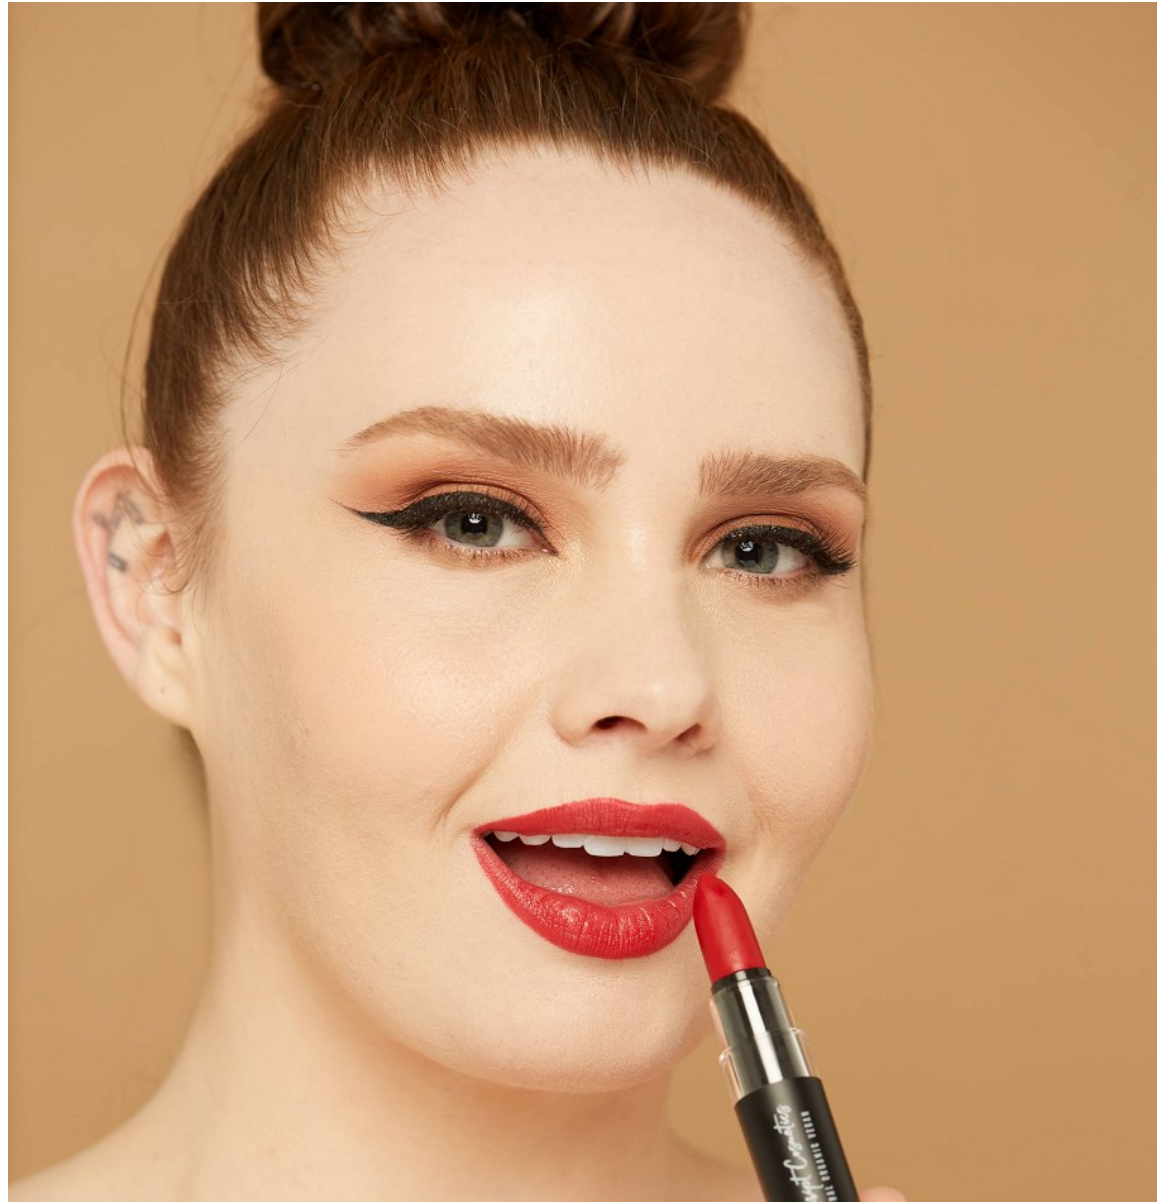

HAYLEY HERMS

Height: 5'6" Bust: 44" H Waist: 45.5" Hip: 57" Dress: 20-22 US Shoe: 9 US Hair: Strawberry Blonde Eyes: Blue