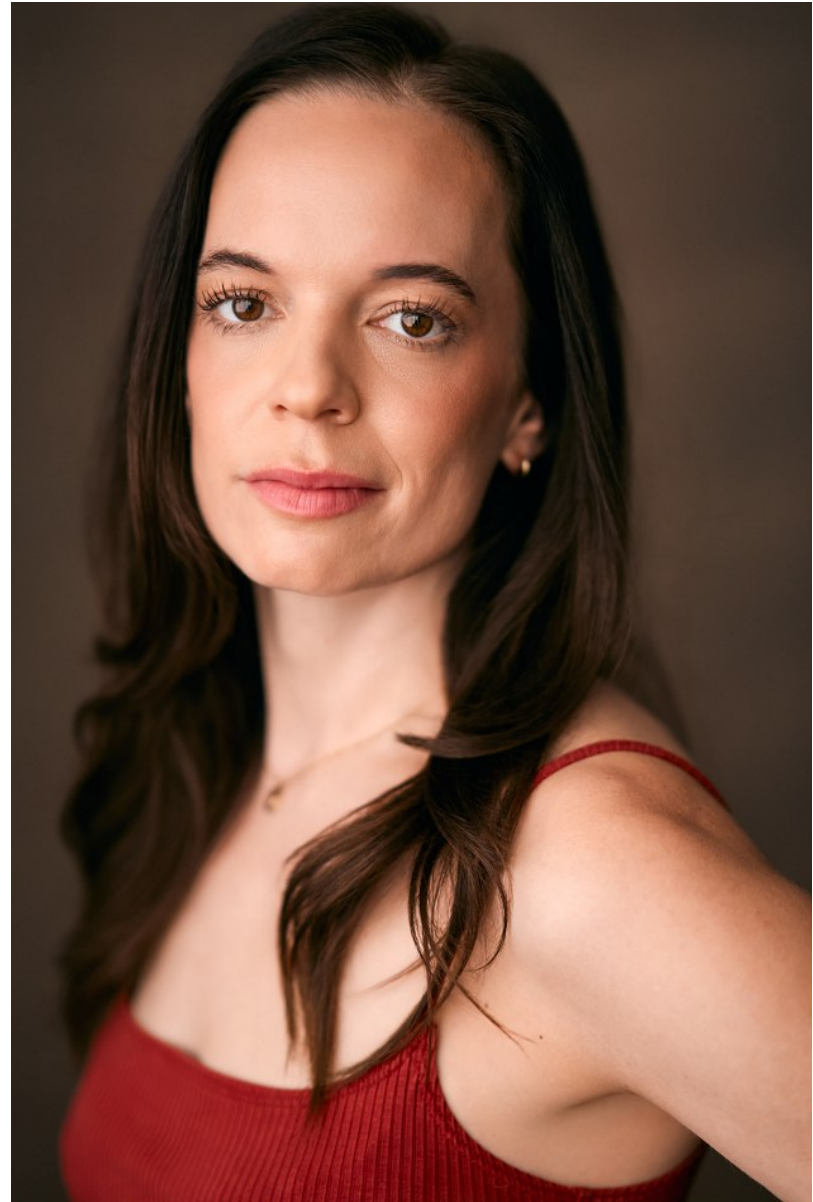

GRACE HINSON

Height: 5'4" Bust: 30" C Waist: 24" Dress: 0-2 US Shoe: 6.5 US Hair: Blonde Eyes: Brown

GRACE HINSON

Height: 5'4" Bust: 30" C Waist: 24" Dress: 0-2 US Shoe: 6.5 US Hair: Blonde Eyes: Brown

GRACE HINSON

Height: 5'4" Bust: 30" C Waist: 24" Dress: 0-2 US Shoe: 6.5 US Hair: Blonde Eyes: Brown

GRACE HINSON

Height: 5'4" Bust: 30" C Waist: 24" Dress: 0-2 US Shoe: 6.5 US Hair: Blonde Eyes: Brown

GRACE HINSON

Height: 5'4" Bust: 30" C Waist: 24" Dress: 0-2 US Shoe: 6.5 US Hair: Blonde Eyes: Brown

GRACE HINSON

Height: 5'4" Bust: 30" C Waist: 24" Dress: 0-2 US Shoe: 6.5 US Hair: Blonde Eyes: Brown