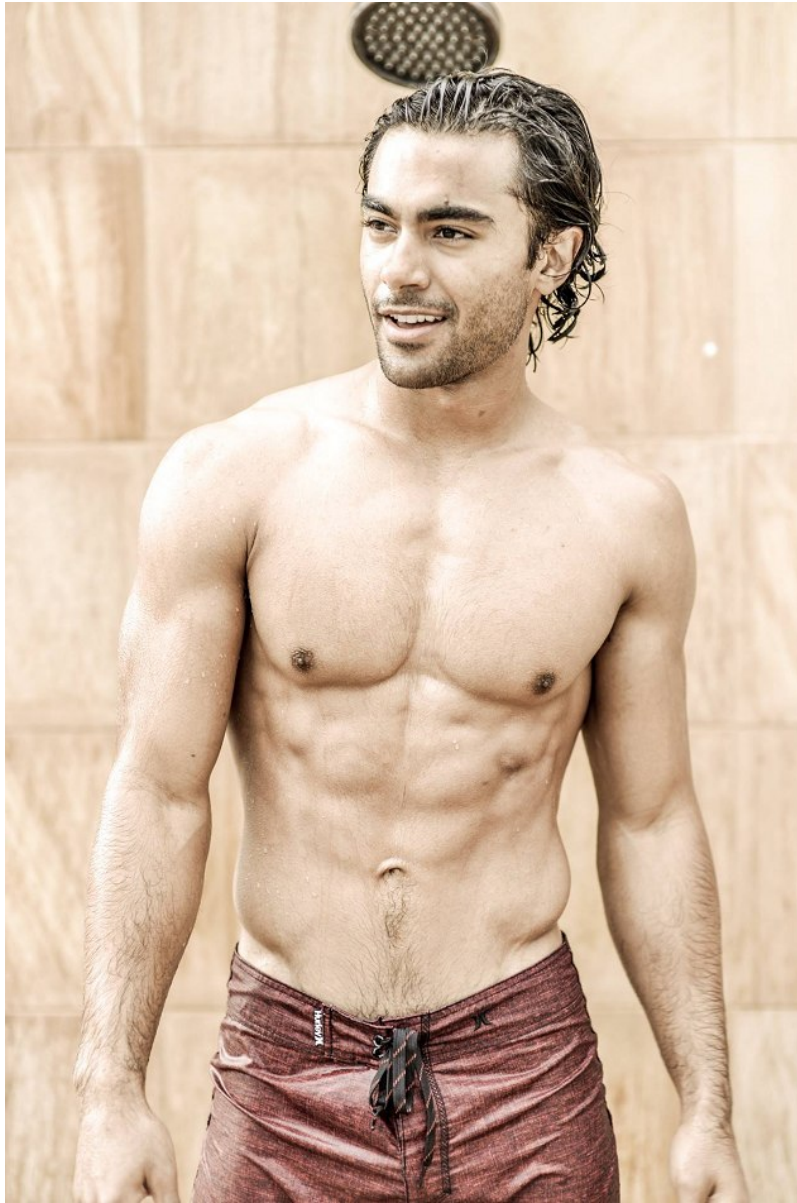

**BRENNAN MEJIA**

Height: 5'8" Chest: 39" Waist: 30" Hip: 31" Collar: 16" Suit: 36 Shoe: 10.5 US Hair: Dark Brown Eyes: Brown

**BRENNAN MEJIA**

Height: 5'8" Chest: 39" Waist: 30" Hip: 31" Collar: 16" Suit: 36 Shoe: 10.5 US Hair: Dark Brown Eyes: Brown

**BRENNAN MEJIA**

Height: 5'8" Chest: 39" Waist: 30" Hip: 31" Collar: 16" Suit: 36 Shoe: 10.5 US Hair: Dark Brown Eyes: Brown

BRENNAN MEJIA

Height: 5'8" Chest: 39" Waist: 30" Hip: 31" Collar: 16" Suit: 36 Shoe: 10.5 US Hair: Dark Brown Eyes: Brown