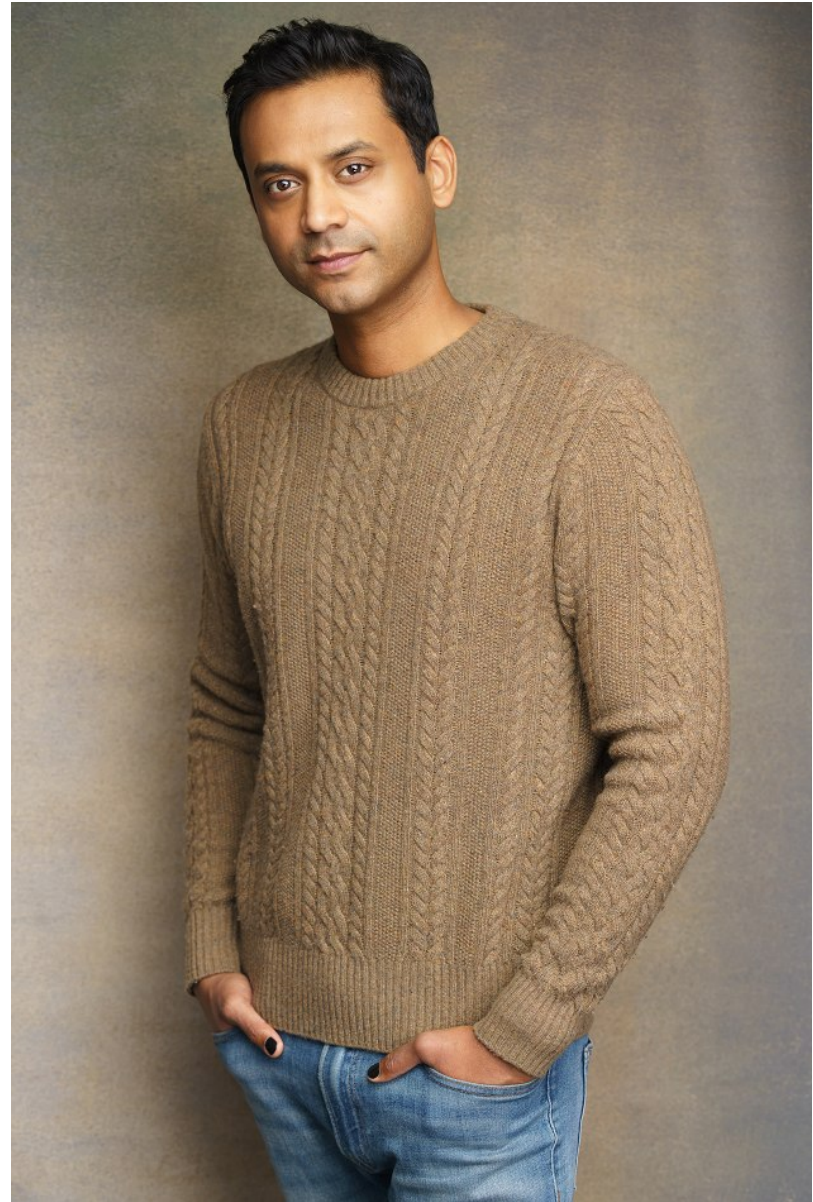

JAMES MAHARAJ

Height: 6'1" Chest: 40" Waist: 31" Suit: 40 Shoe: 11 US Hair: Black Eyes: Brown

JAMES MAHARAJ

Height: 6'1" Chest: 40" Waist: 31" Suit: 40 Shoe: 11 US Hair: Black Eyes: Brown

JAMES MAHARAJ

Height: 6'1" Chest: 40" Waist: 31" Suit: 40 Shoe: 11 US Hair: Black Eyes: Brown

JAMES MAHARAJ

Height: 6'1" Chest: 40" Waist: 31" Suit: 40 Shoe: 11 US Hair: Black Eyes: Brown

JAMES MAHARAJ

Height: 6'1" Chest: 40" Waist: 31" Suit: 40 Shoe: 11 US Hair: Black Eyes: Brown