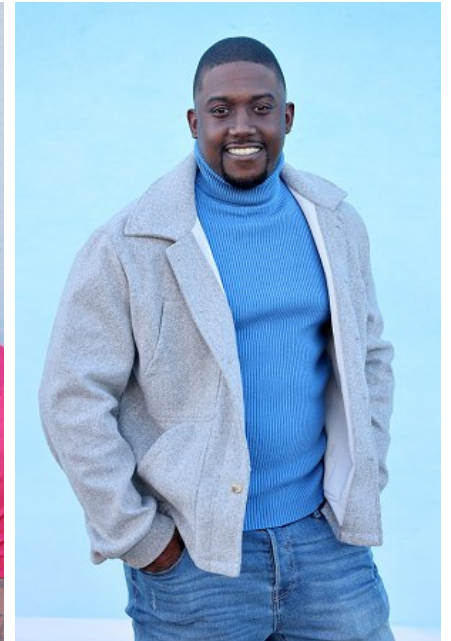

DOWANI BANKHEAD

Height: 5'7" Chest: 40" Waist: 36" Hip: 41" Shoe: 10 US Hair: Black
Eyes: Brown

b B E L L A G E N C Y
MODEL & TALENT

Bella Agency Los Angeles 6430 Sunset Blvd, Suite 460, Los Angeles, CA 90028
T: 323.462.9191 F: 323.210.7101 Email: info@bellaagency.com