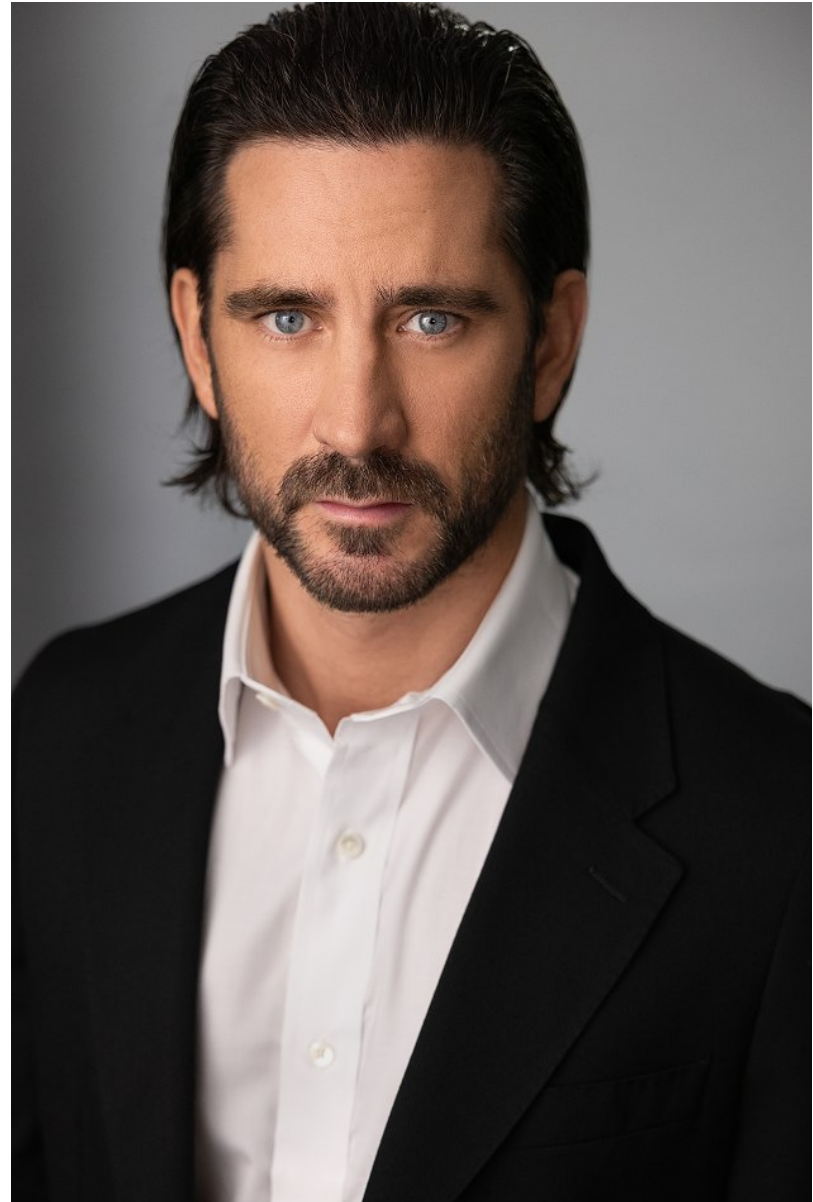

**KRISTOPHER HAIGH**

Height: 5'11" Chest: 40" Waist: 32" Suit: 40 Shoe: 8.5 US Hair: Brown Eyes: Blue

KRISTOPHER HAIGH

Height: 5'11" Chest: 40" Waist: 32" Suit: 40 Shoe: 8.5 US Hair: Brown Eyes: Blue

KRISTOPHER HAIGH

Height: 5'11" Chest: 40" Waist: 32" Suit: 40 Shoe: 8.5 US Hair: Brown Eyes: Blue

KRISTOPHER HAIGH

Height: 5'11" Chest: 40" Waist: 32" Suit: 40 Shoe: 8.5 US Hair: Brown Eyes: Blue

**KRISTOPHER HAIGH**

Height: 5'11" Chest: 40" Waist: 32" Suit: 40 Shoe: 8.5 US Hair: Brown Eyes: Blue

**KRISTOPHER HAIGH**

Height: 5'11" Chest: 40" Waist: 32" Suit: 40 Shoe: 8.5 US Hair: Brown Eyes: Blue