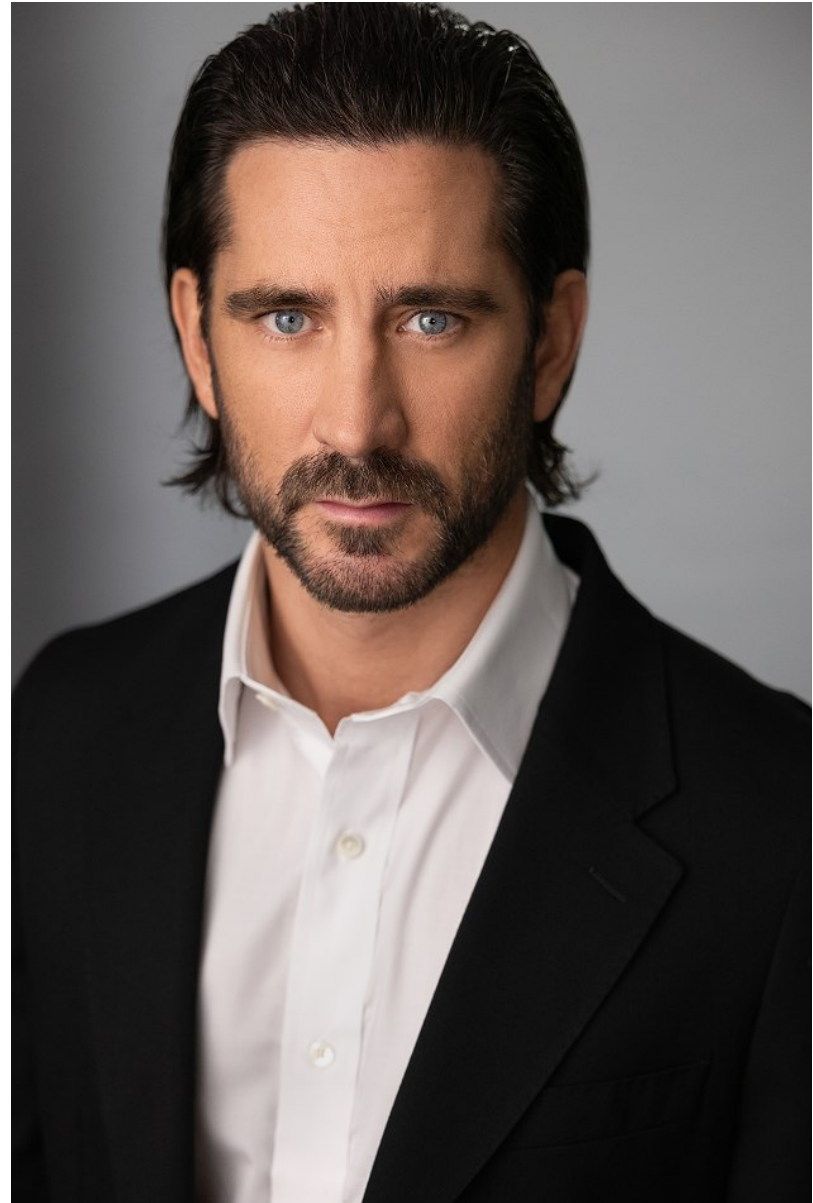

KRISTOPHER HAIGH

Height: 5'11" Chest: 40" Waist: 32" Suit: 40 Shoe: 8.5 US Hair: Brown Eyes: Blue

KRISTOPHER HAIGH

Height: 5'11" Chest: 40" Waist: 32" Suit: 40 Shoe: 8.5 US Hair: Brown Eyes: Blue

KRISTOPHER HAIGH

Height: 5'11" Chest: 40" Waist: 32" Suit: 40 Shoe: 8.5 US Hair: Brown Eyes: Blue

KRISTOPHER HAIGH

Height: 5'11" Chest: 40" Waist: 32" Suit: 40 Shoe: 8.5 US Hair: Brown Eyes: Blue

KRISTOPHER HAIGH

Height: 5'11" Chest: 40" Waist: 32" Suit: 40 Shoe: 8.5 US Hair: Brown Eyes: Blue

KRISTOPHER HAIGH

Height: 5'11" Chest: 40" Waist: 32" Suit: 40 Shoe: 8.5 US Hair: Brown Eyes: Blue