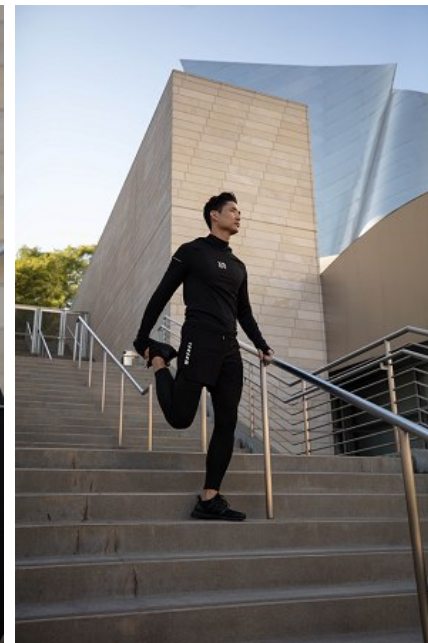

MIKE KIM

Height: 6'3" Chest: 40" Waist: 34" Hip: 39" Suit: 40 Shoe: 11.5 US Hair: Black
Eyes: Brown

b B E L L A G E N C Y
MODEL & TALENT

Bella Agency Los Angeles 6430 Sunset Blvd, Suite 460, Los Angeles, CA 90028
T: 323.462.9191 F: 323.210.7101 Email: info@bellaagency.com