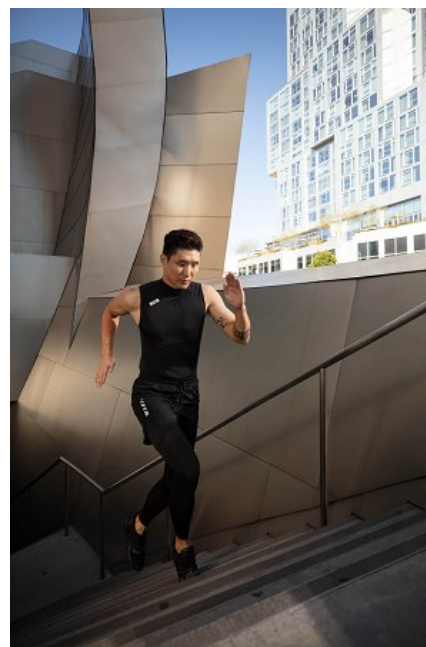

MIKE KIM

Height: 6'3" Chest: 40" Waist: 34" Hip: 39" Suit: 40 Shoe: 11.5 US Hair: Black
Eyes: Brown

b B E L L A G E N C Y
MODEL & TALENT

Bella Agency Los Angeles 6430 Sunset Blvd, Suite 460, Los Angeles, CA 90028
T: 323.462.9191 F: 323.210.7101 Email: info@bellaagency.com