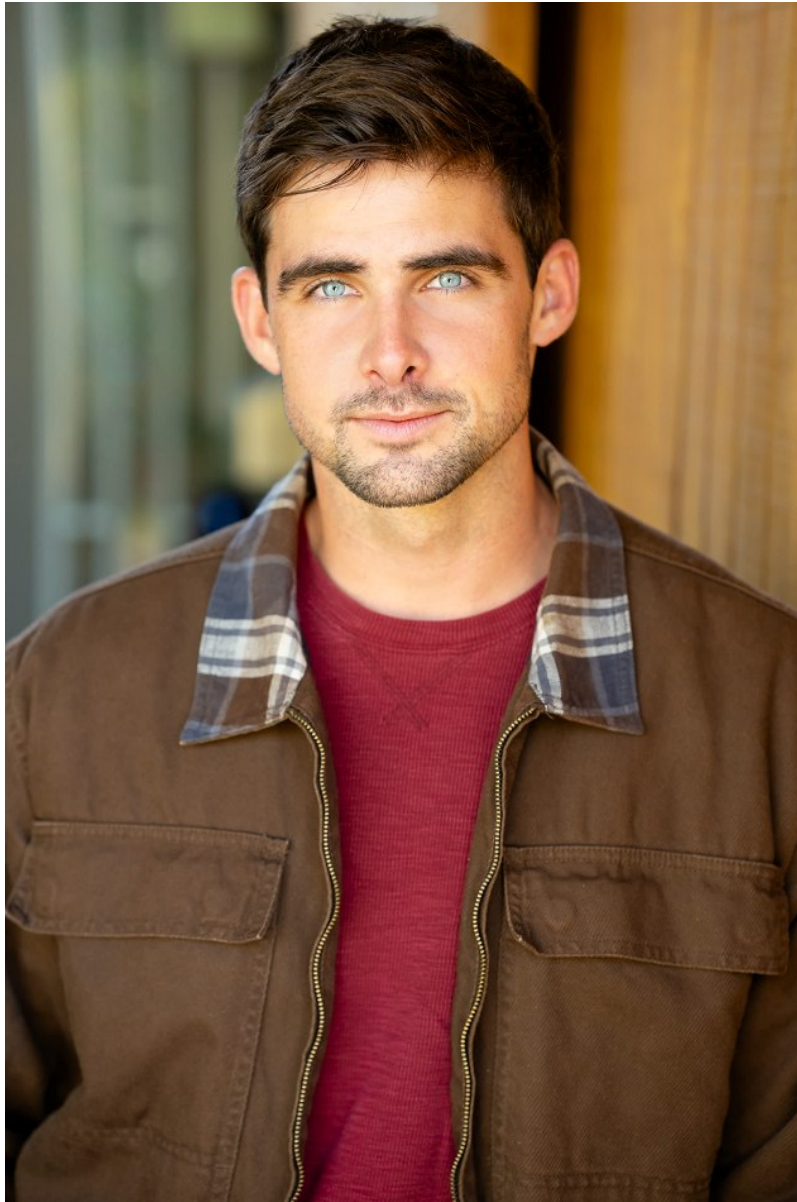

MASON KOKODYNSKI

Height: 6'2"   Waist: 33"   Suit: 42   Shoe: 13.5 US   Hair: Dark Brown   Eyes: Blue

MASON KOKODYNSKI

Height: 6'2" Waist: 33" Suit: 42 Shoe: 13.5 US Hair: Dark Brown Eyes: Blue

MASON KOKODYNSKI

Height: 6'2" Waist: 33" Suit: 42 Shoe: 13.5 US Hair: Dark Brown Eyes: Blue

MASON KOKODYNSKI

Height: 6'2" Waist: 33" Suit: 42 Shoe: 13.5 US Hair: Dark Brown Eyes: Blue

MASON KOKODYNSKI

Height: 6'2" Waist: 33" Suit: 42 Shoe: 13.5 US Hair: Dark Brown Eyes: Blue

MASON KOKODYNSKI

Height: 6'2" Waist: 33" Suit: 42 Shoe: 13.5 US Hair: Dark Brown Eyes: Blue

MASON KOKODYNSKI

Height: 6'2" Waist: 33" Suit: 42 Shoe: 13.5 US Hair: Dark Brown Eyes: Blue

MASON KOKODYNSKI

Height: 6'2" Waist: 33" Suit: 42 Shoe: 13.5 US Hair: Dark Brown Eyes: Blue