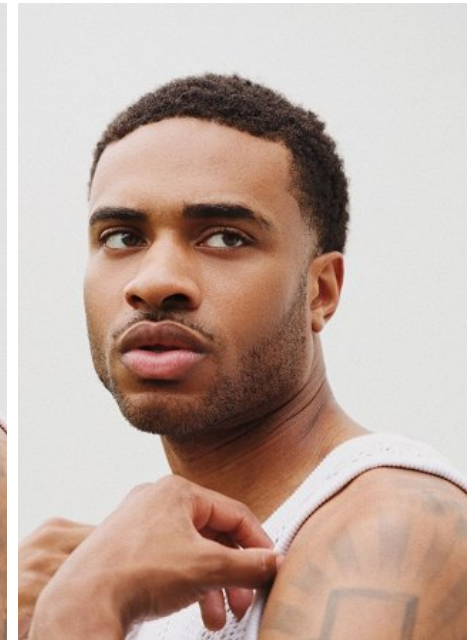

DAMON WILSON

Height: 6'3" Chest: 40" Waist: 34" Hip: 40" Suit: 40 Shoe: 12 US Hair: Dark  
Brown Eyes: Hazel

 B E L L A G E N C Y  
MODEL & TALENT

Bella Agency Los Angeles 6430 Sunset Blvd, Suite 460, Los Angeles, CA 90028  
T: 323.462.9191 F: 323.210.7101 Email: [info@bellaagency.com](mailto:info@bellaagency.com)