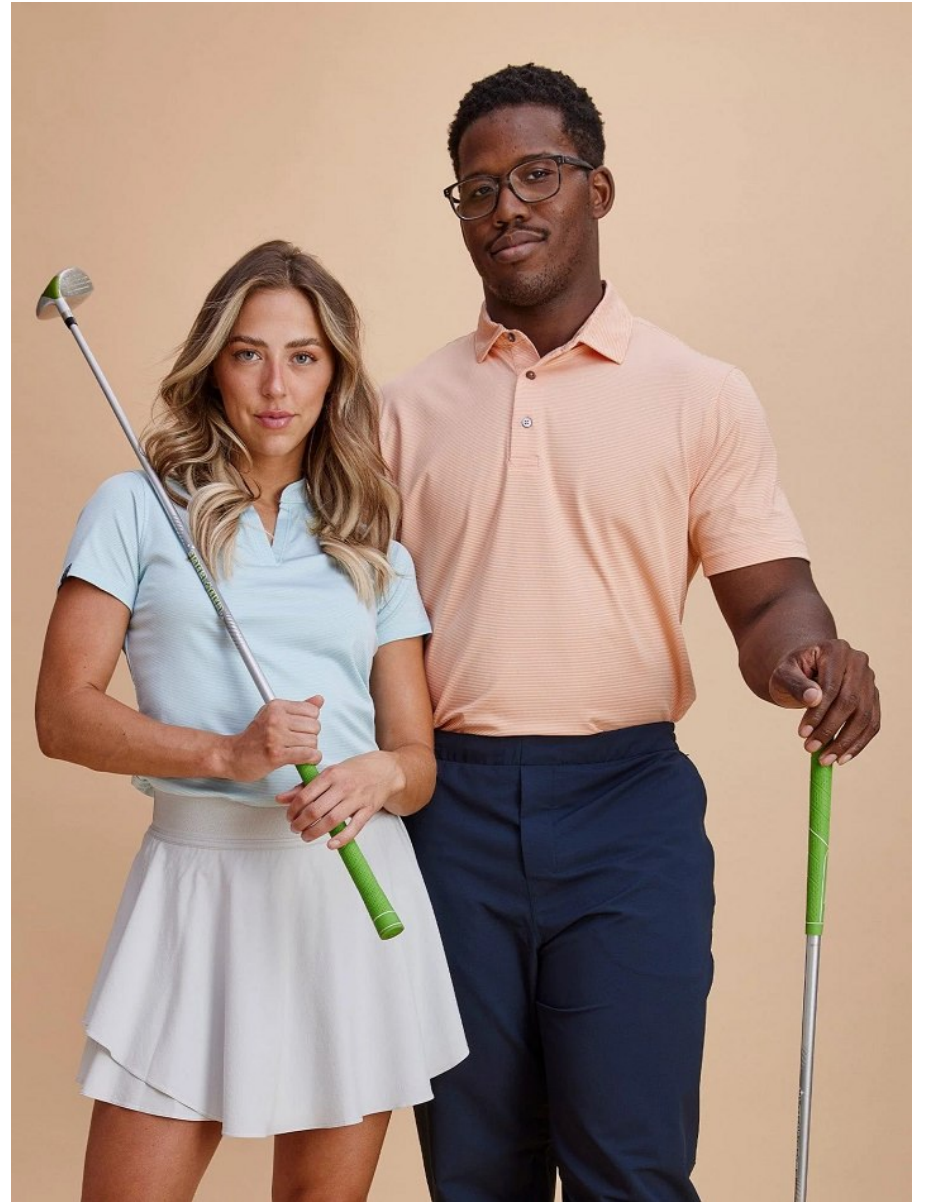

PRINCE DANTE

Height: 6'1" Chest: 44.5" Waist: 36" Suit: 44 Shoe: 13 US Hair: Black Eyes: Brown