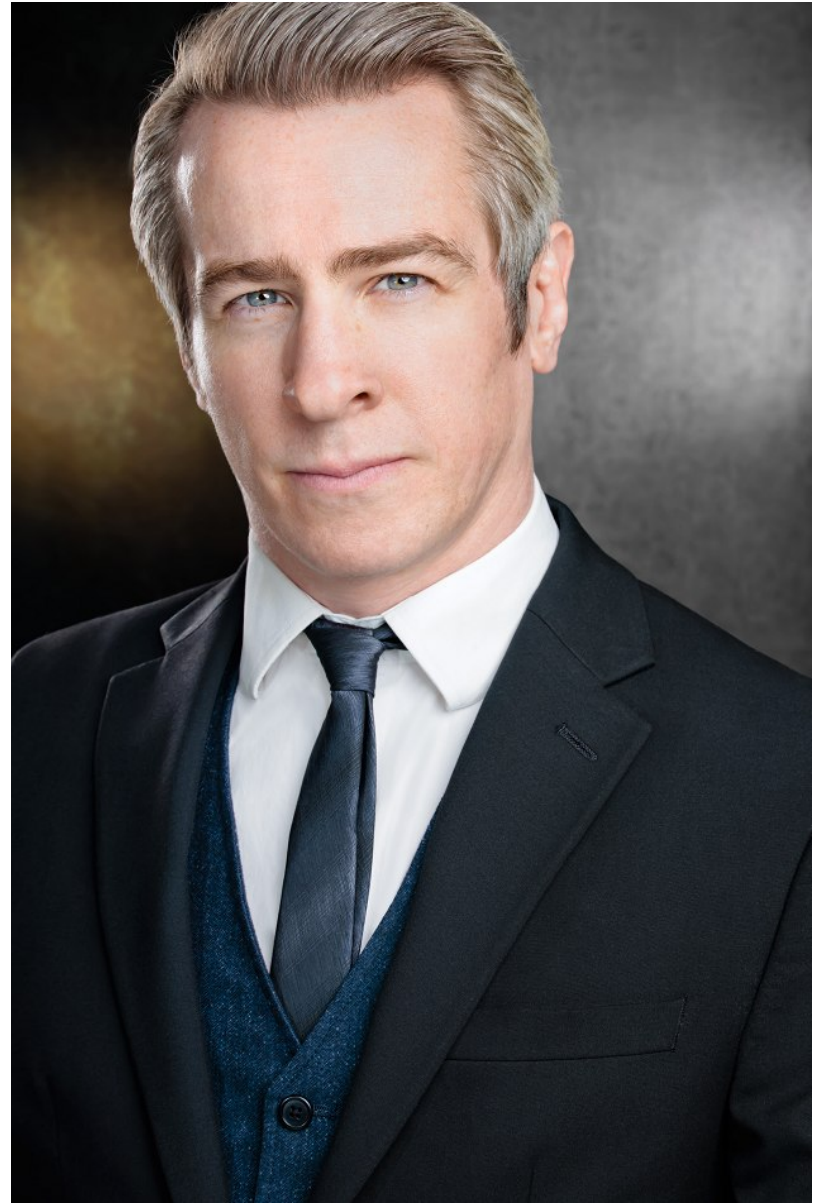

JAMES RUSSELL

Height: 5'10" Chest: 42" Waist: 30" Suit: 42 Shoe: 10 US Hair: Dirty Blonde Eyes: Blue

JAMES RUSSELL

Height: 5'10" Chest: 42" Waist: 30" Suit: 42 Shoe: 10 US Hair: Dirty Blonde Eyes: Blue

JAMES RUSSELL

Height: 5'10" Chest: 42" Waist: 30" Suit: 42 Shoe: 10 US Hair: Dirty Blonde Eyes: Blue

JAMES RUSSELL

Height: 5'10" Chest: 42" Waist: 30" Suit: 42 Shoe: 10 US Hair: Dirty Blonde Eyes: Blue

JAMES RUSSELL

Height: 5'10" Chest: 42" Waist: 30" Suit: 42 Shoe: 10 US Hair: Dirty Blonde Eyes: Blue

JAMES RUSSELL

Height: 5'10" Chest: 42" Waist: 30" Suit: 42 Shoe: 10 US Hair: Dirty Blonde Eyes: Blue

JAMES RUSSELL

Height: 5'10" Chest: 42" Waist: 30" Suit: 42 Shoe: 10 US Hair: Dirty Blonde Eyes: Blue