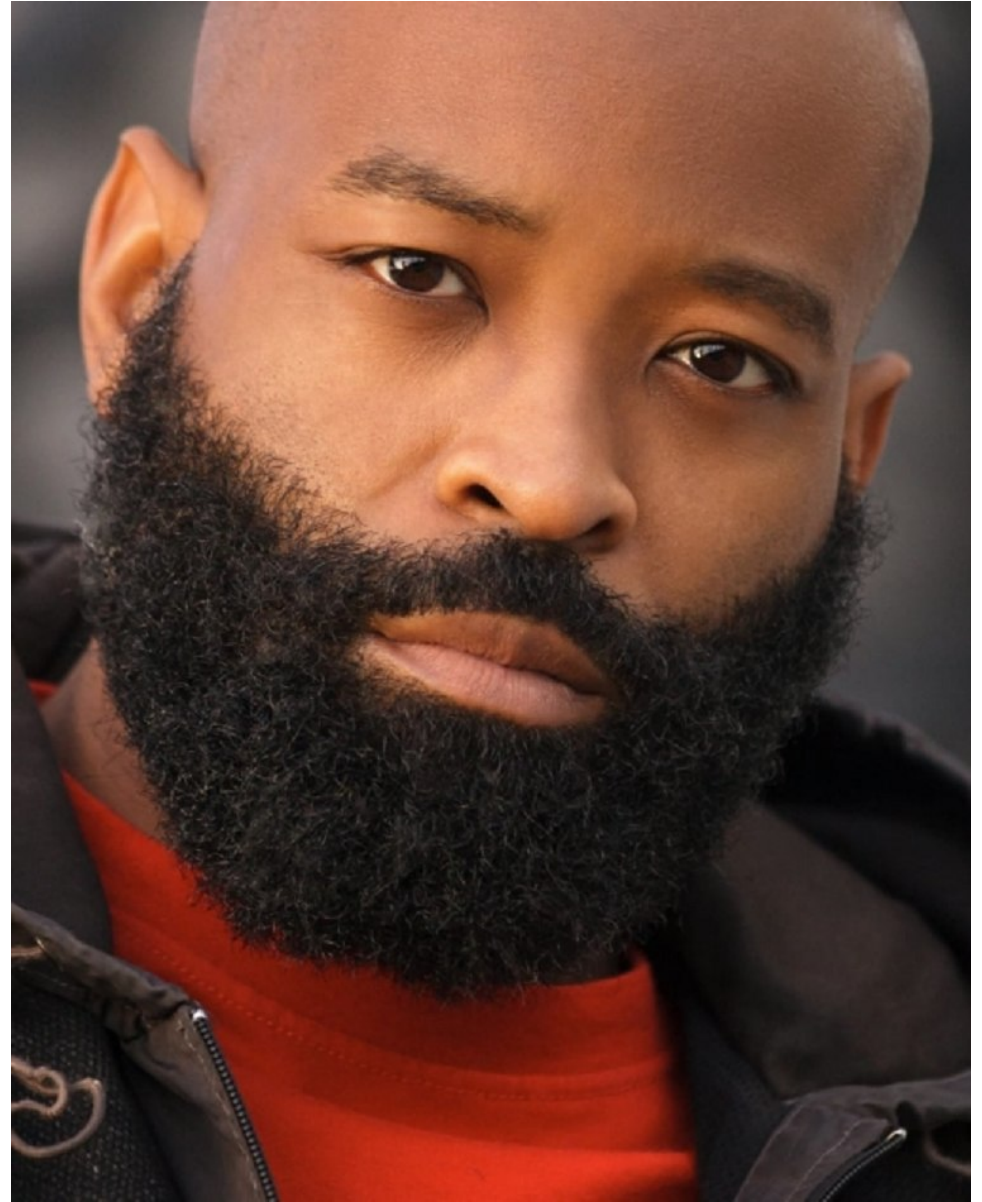

GERALD DEWEY

Height: 5'10" Chest: 42" Waist: 33" Shoe: 10.5 US Hair: Black Eyes: Brown

GERALD DEWEY

Height: 5'10" Chest: 42" Waist: 33" Shoe: 10.5 US Hair: Black Eyes: Brown

GERALD DEWEY

Height: 5'10" Chest: 42" Waist: 33" Shoe: 10.5 US Hair: Black Eyes: Brown

GERALD DEWEY

Height: 5'10" Chest: 42" Waist: 33" Shoe: 10.5 US Hair: Black Eyes: Brown

GERALD DEWEY

Height: 5'10" Chest: 42" Waist: 33" Shoe: 10.5 US Hair: Black Eyes: Brown