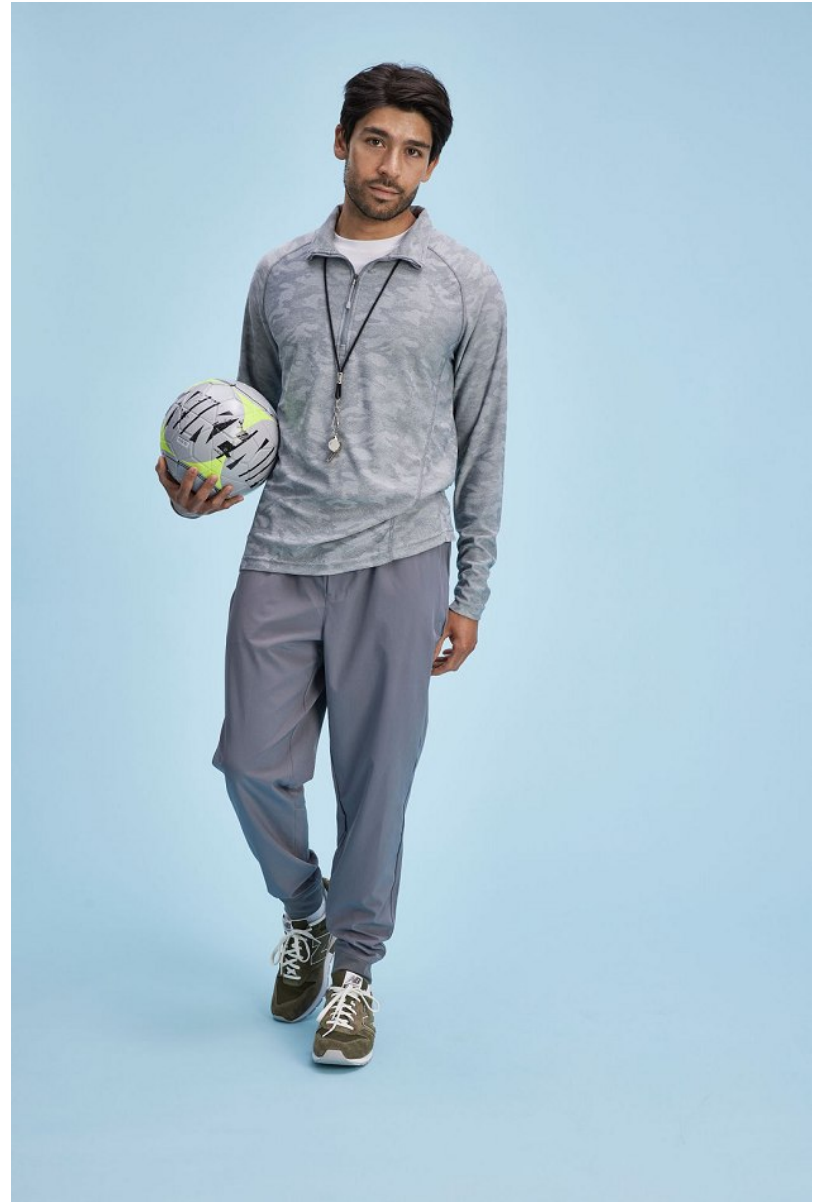

DAHMIAN RAMSAMMY

Height: 5'10" Chest: 36" Waist: 30" Hip: 36.5" Suit: 38 Shoe: 9.5 US Hair: Brown Eyes: Brown