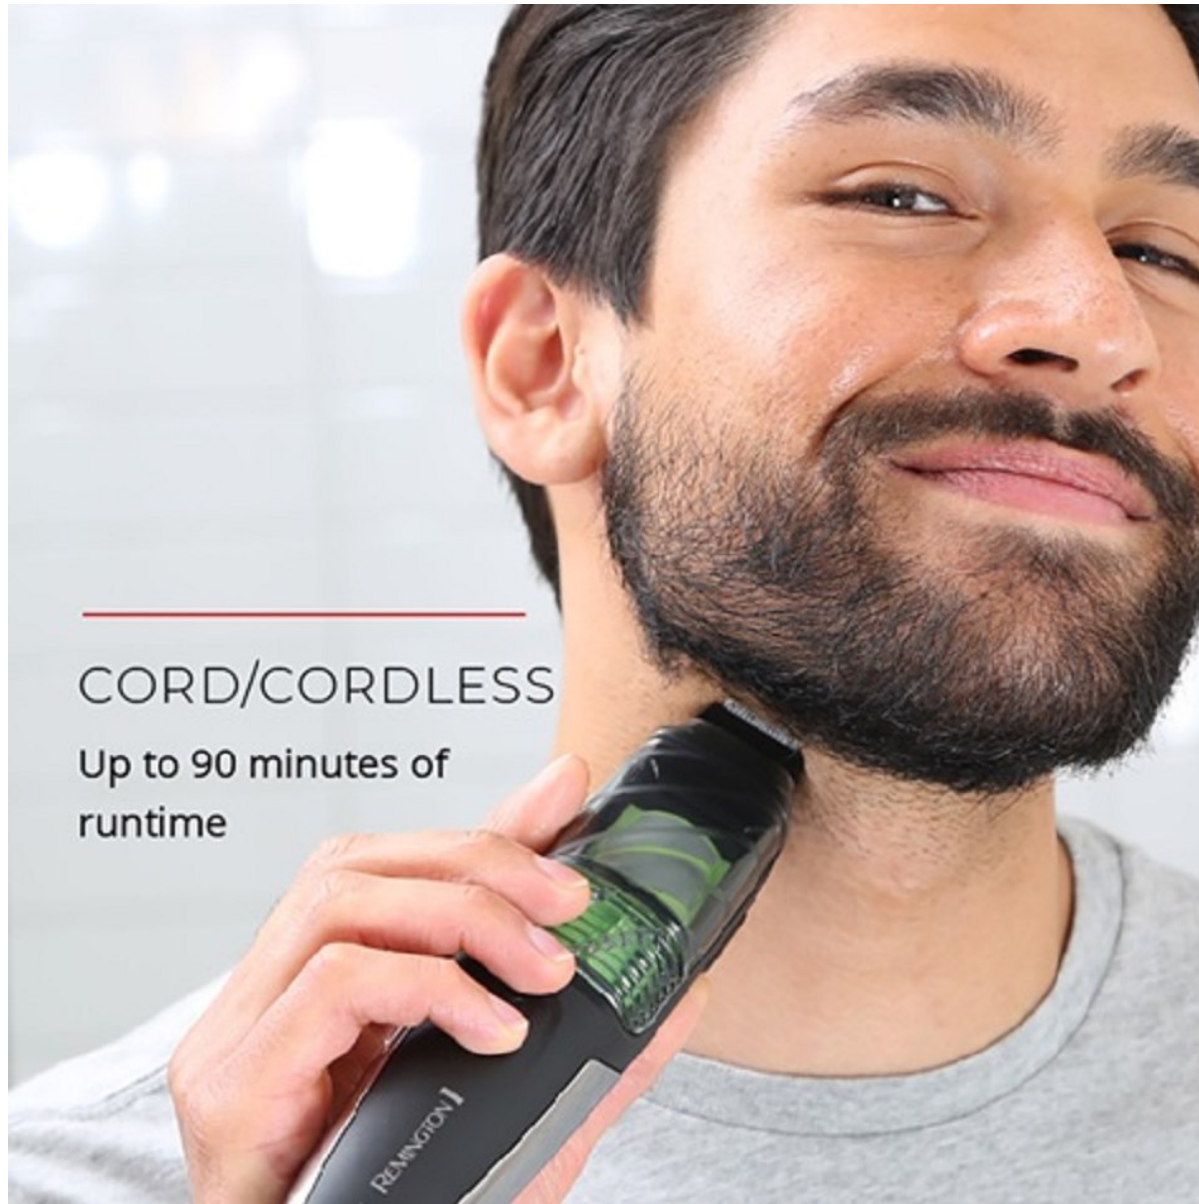

DAHMIAN RAMSAMMY

CORD/CORDLESS

Up to 90 minutes of
runtime

DAHMIAN RAMSAMMY

Height: 5'10" Chest: 36" Waist: 30" Hip: 36.5" Suit: 38 Shoe: 9.5 US Hair: Brown Eyes: Brown