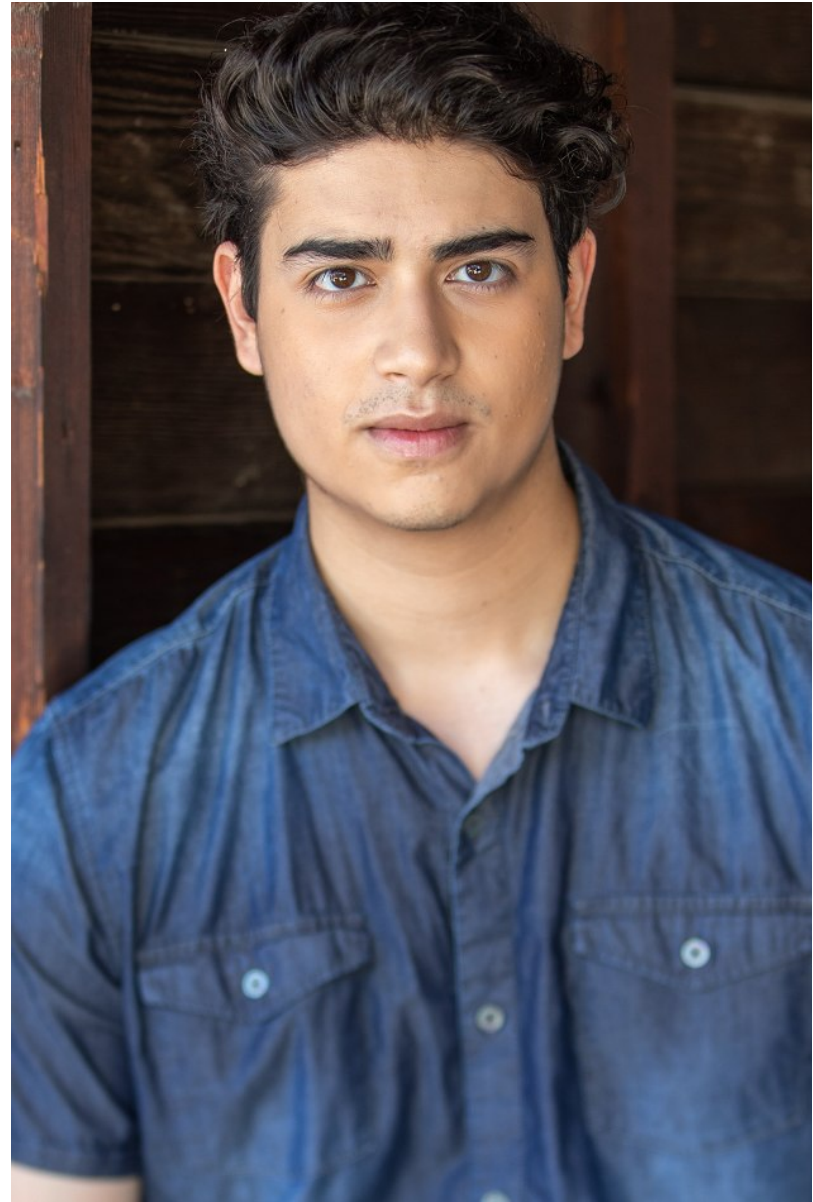

HOLDEN LUCAS

Height: 6'1" Waist: 32" Shoe: 13 US Hair: Dark Brown Eyes: Brown

HOLDEN LUCAS

Height: 6'1" Waist: 32" Shoe: 13 US Hair: Dark Brown Eyes: Brown

HOLDEN LUCAS

Height: 6'1" Waist: 32" Shoe: 13 US Hair: Dark Brown Eyes: Brown