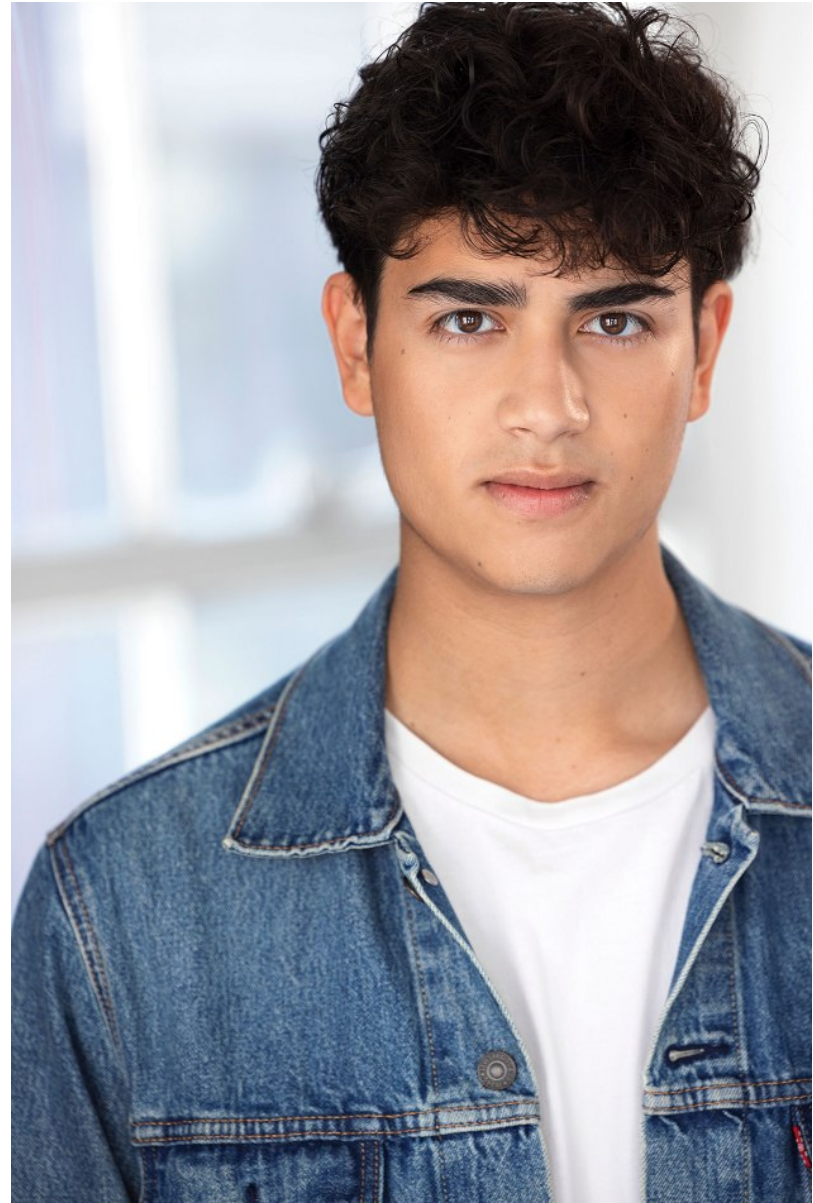

HOLDEN LUCAS

Height: 6'1" Waist: 32" Shoe: 13 US Hair: Dark Brown Eyes: Brown

HOLDEN LUCAS

Height: 6'1" Waist: 32" Shoe: 13 US Hair: Dark Brown Eyes: Brown

HOLDEN LUCAS

Height: 6'1" Waist: 32" Shoe: 13 US Hair: Dark Brown Eyes: Brown