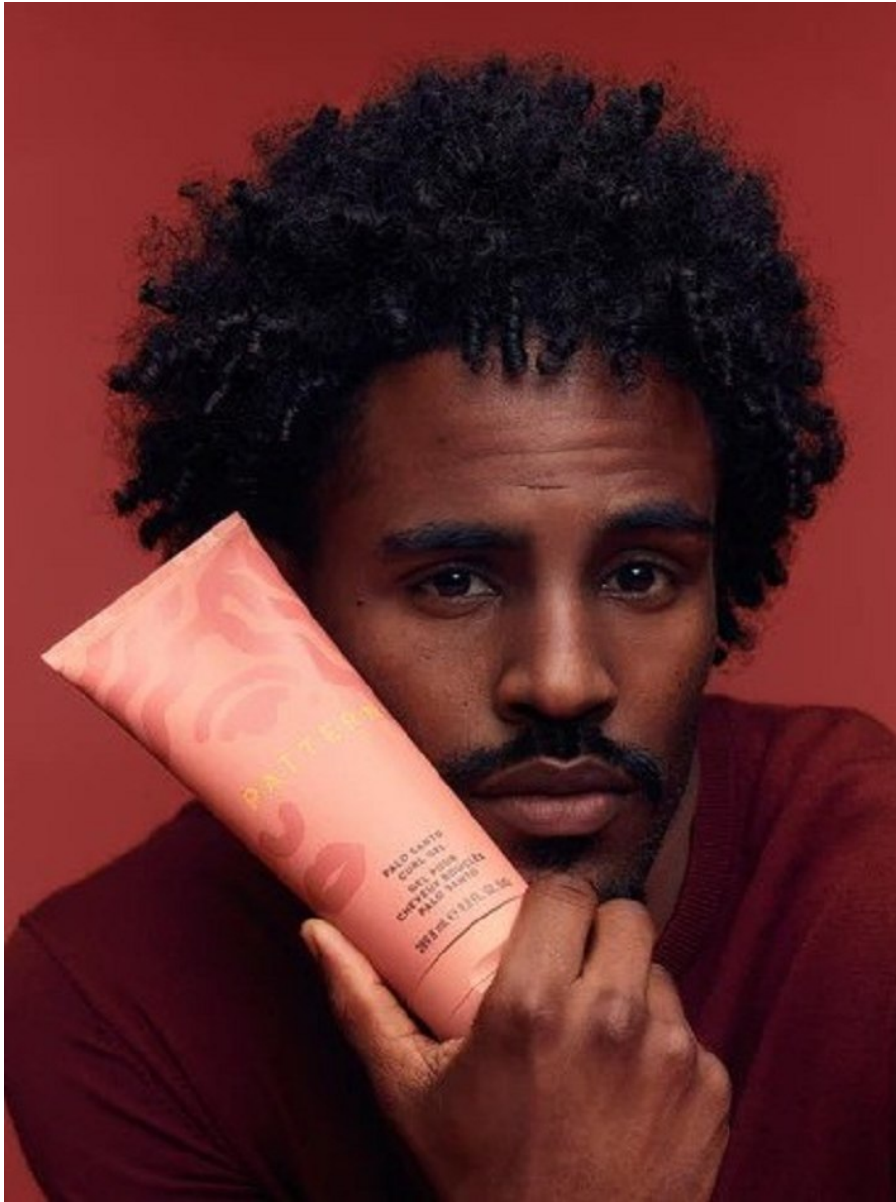

DEIVYS NICOLA

Height: 5'11" Chest: 40" Waist: 33" Hip: 41" Suit: 38 Shoe: 9.5 US Hair: Blonde Eyes: Brown

DEIVYS NICOLA

Height: 5'11" Chest: 40" Waist: 33" Hip: 41" Suit: 38 Shoe: 9.5 US Hair: Blonde Eyes: Brown