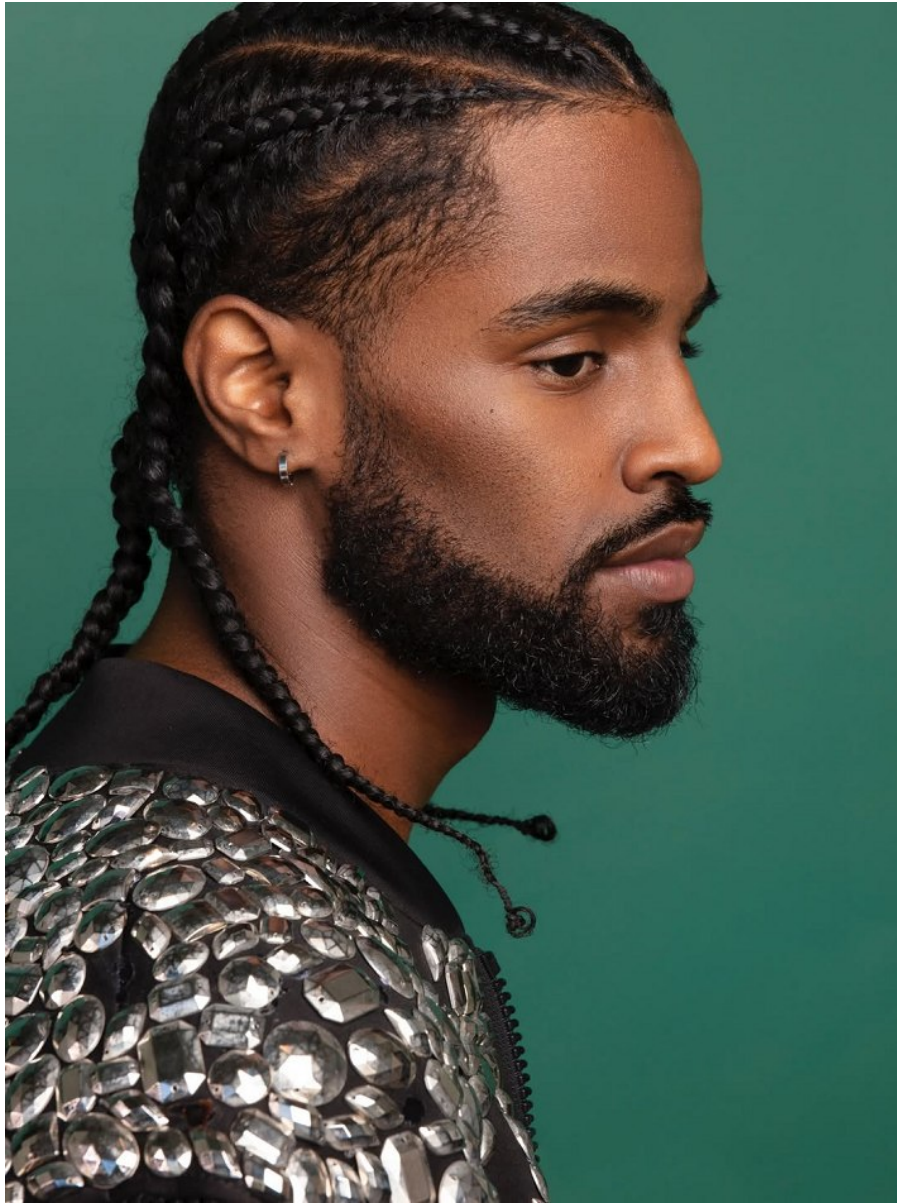

DEIVYS NICOLA

Height: 5'11" Chest: 40" Waist: 33" Hip: 41" Suit: 38 Shoe: 9.5 US Hair: Blonde Eyes: Brown

DEIVYS NICOLA

Height: 5'11" Chest: 40" Waist: 33" Hip: 41" Suit: 38 Shoe: 9.5 US Hair: Blonde Eyes: Brown