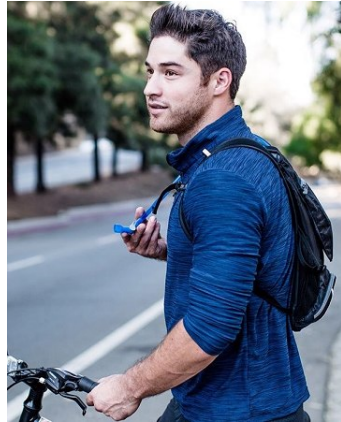

MARKOS ZEPEDA

Height: 6'0.5" Chest: 42" Waist: 33" Collar: 16.5" Suit: 40 Shoe: 11 US Hair: Brown Eyes: Hazel

**PAY LESS - RIDE MORE**