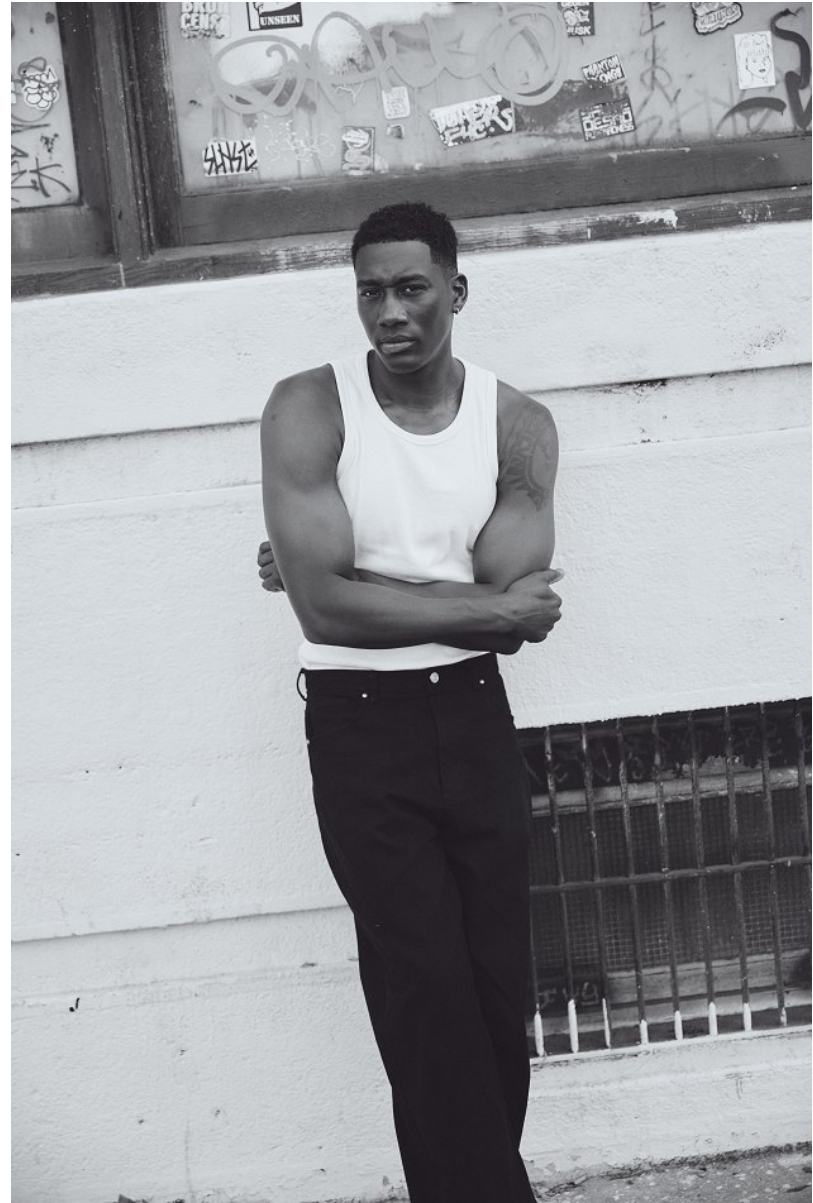

JAMAD MAYS

Height: 6'2" Chest: 42" Waist: 32" Collar: 15" Suit: 42 Shoe: 11 US Hair: Black Eyes: Brown