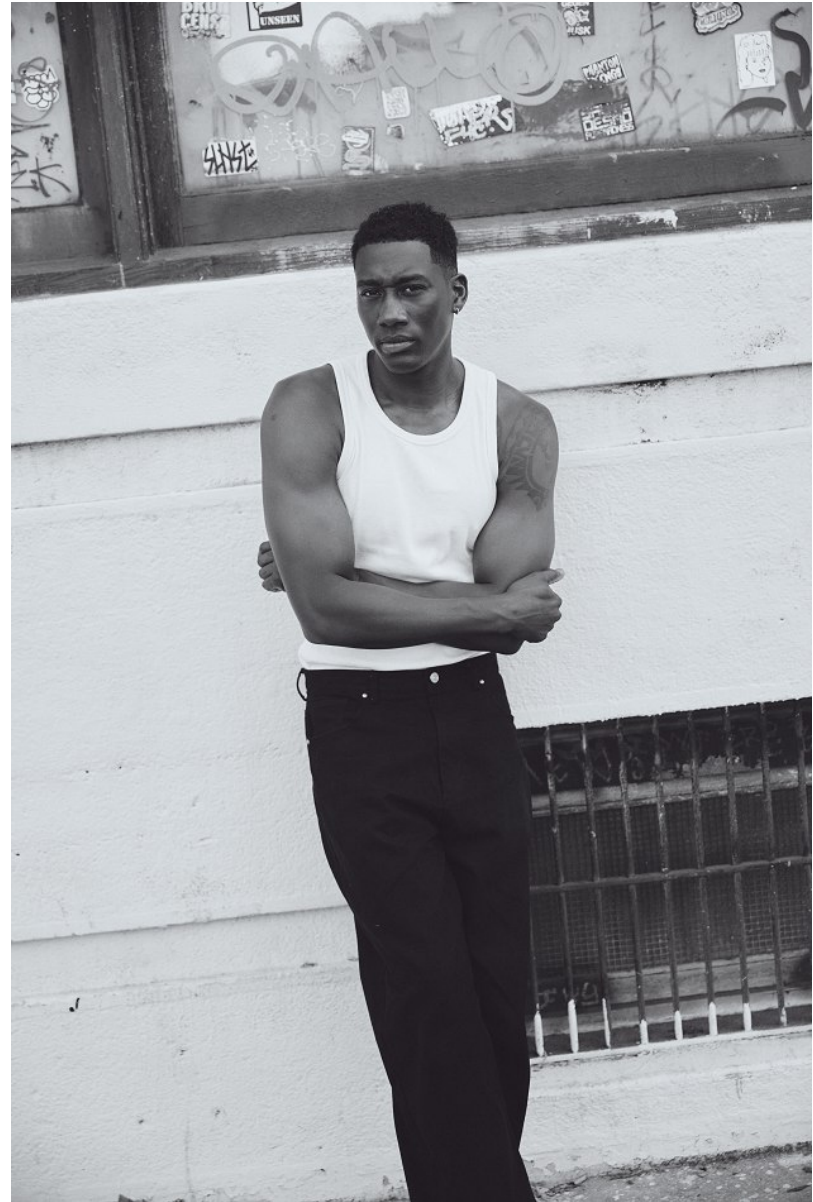

JAMAD MAYS

Height: 6'2" Chest: 42" Waist: 32" Collar: 15" Suit: 42 Shoe: 11 US Hair: Black Eyes: Brown

JAMAD MAYS

Height: 6'2" Chest: 42" Waist: 32" Collar: 15" Suit: 42 Shoe: 11 US Hair: Black Eyes: Brown