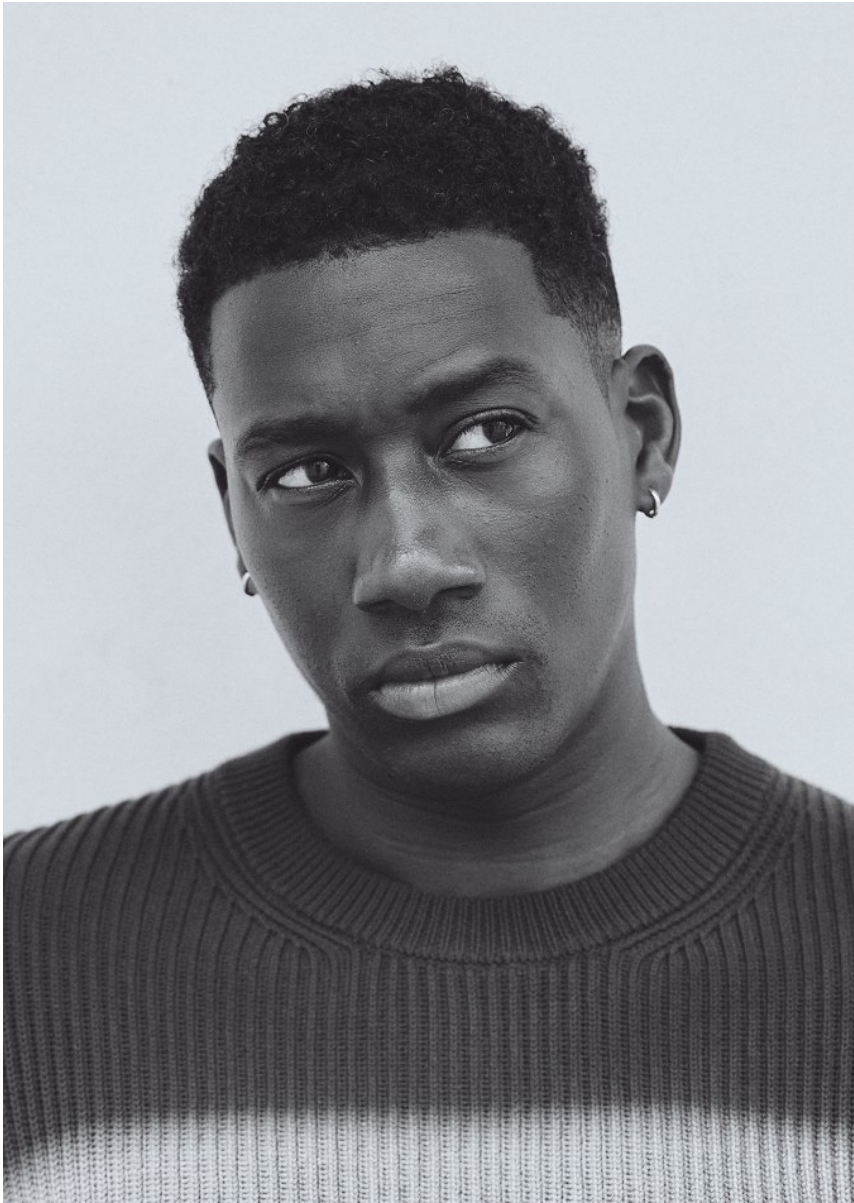

JAMAD MAYS

Height: 6'2" Chest: 42" Waist: 32" Collar: 15" Suit: 42 Shoe: 11 US Hair: Black Eyes: Brown

**JAMAD MAYS**

Height: 6'2" Chest: 42" Waist: 32" Collar: 15" Suit: 42 Shoe: 11 US Hair: Black Eyes: Brown

**JAMAD MAYS**

Height: 6'2" Chest: 42" Waist: 32" Collar: 15" Suit: 42 Shoe: 11 US Hair: Black Eyes: Brown

JAMAD MAYS

Height: 6'2" Chest: 42" Waist: 32" Collar: 15" Suit: 42 Shoe: 11 US Hair: Black Eyes: Brown

## JAMAD MAYS

Height: 6'2" Chest: 42" Waist: 32" Collar: 15" Suit: 42 Shoe: 11 US Hair: Black Eyes: Brown

## JAMAD MAYS

Height: 6'2" Chest: 42" Waist: 32" Collar: 15" Suit: 42 Shoe: 11 US Hair: Black Eyes: Brown

**JAMAD MAYS**

Height: 6'2" Chest: 42" Waist: 32" Collar: 15" Suit: 42 Shoe: 11 US Hair: Black Eyes: Brown