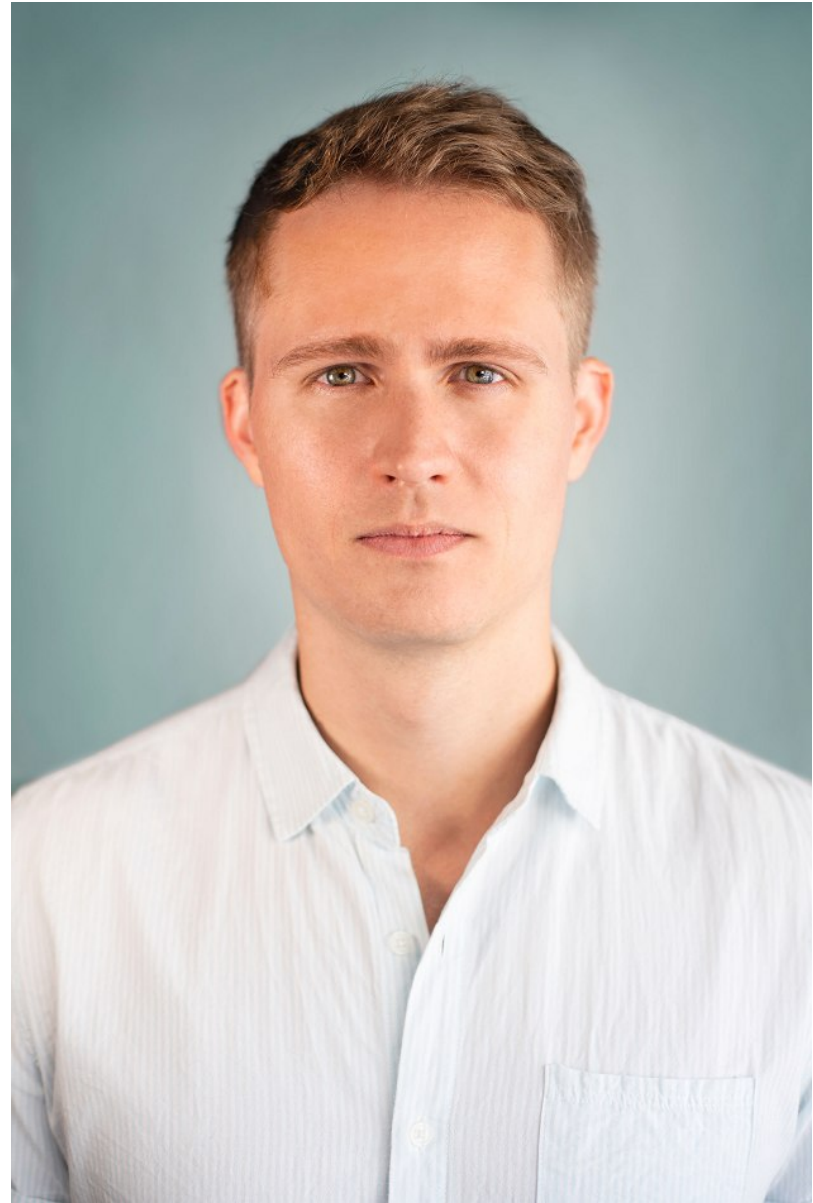

PAUL SCHISLER

Height: 6'4" Chest: 42" Waist: 33" Hip: 38" Collar: 16" Suit: 40 Shoe: 12 US Hair: Blonde Eyes: Green

PAUL SCHISSLER

Height: 6'4" Chest: 42" Waist: 33" Hip: 38" Collar: 16" Suit: 40 Shoe: 12 US Hair: Blonde Eyes: Green

PAUL SCHISLER

Height: 6'4" Chest: 42" Waist: 33" Hip: 38" Collar: 16" Suit: 40 Shoe: 12 US Hair: Blonde Eyes: Green