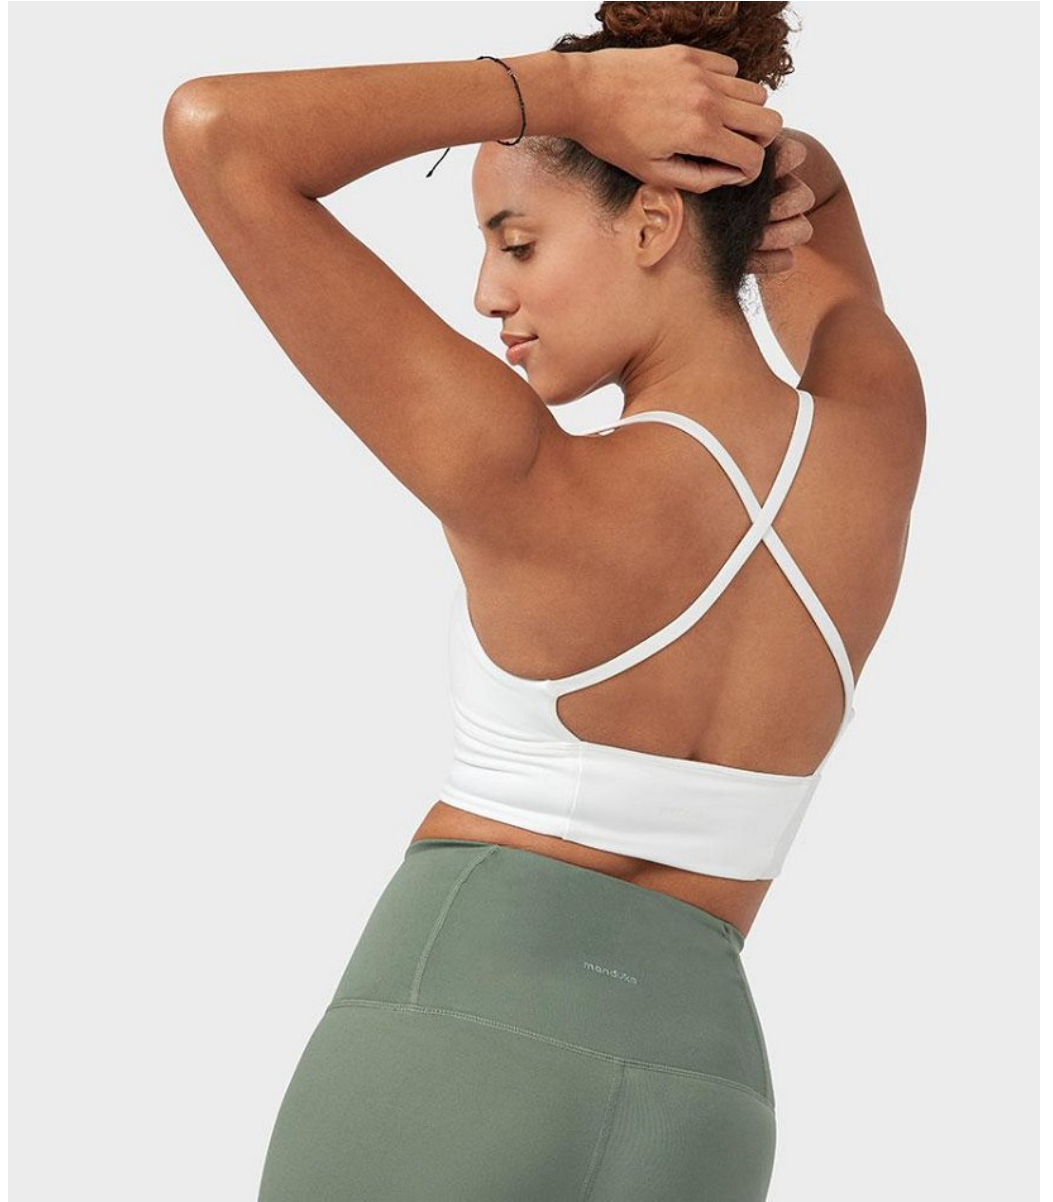

VALERIE LA ROSE

Height: 5'9" Bust: 34" C Waist: 27" Hip: 37" Dress: 4-6 US Shoe: 10 US Hair: Dark Brown Eyes: Green/Brown

VALERIE LA ROSE

Height: 5'9" Bust: 34" C Waist: 27" Hip: 37" Dress: 4-6 US Shoe: 10 US Hair: Dark Brown Eyes: Green/Brown