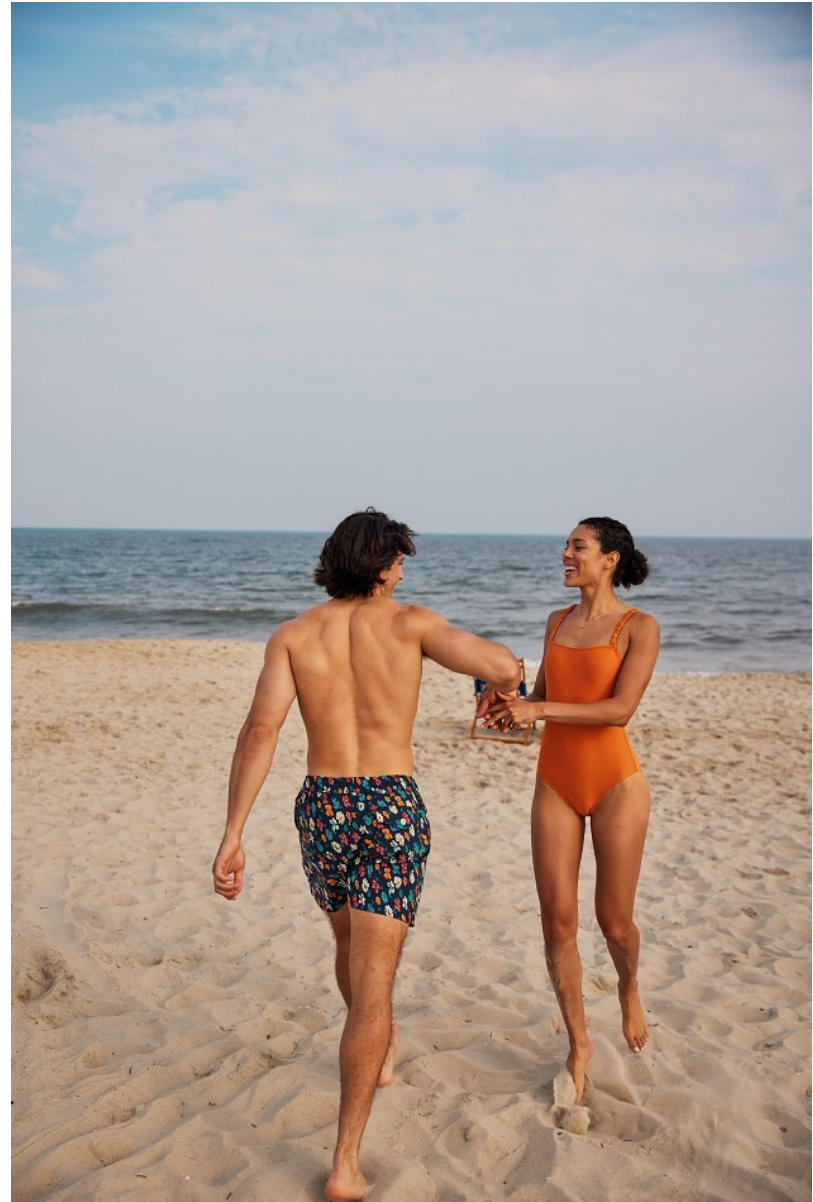

KASSANDRA CRUZ

Height: 5'9" Bust: 32" Waist: 25" Hip: 35" Dress: 2-4 US Shoe: 8.5 US Hair: Brown Eyes: Brown