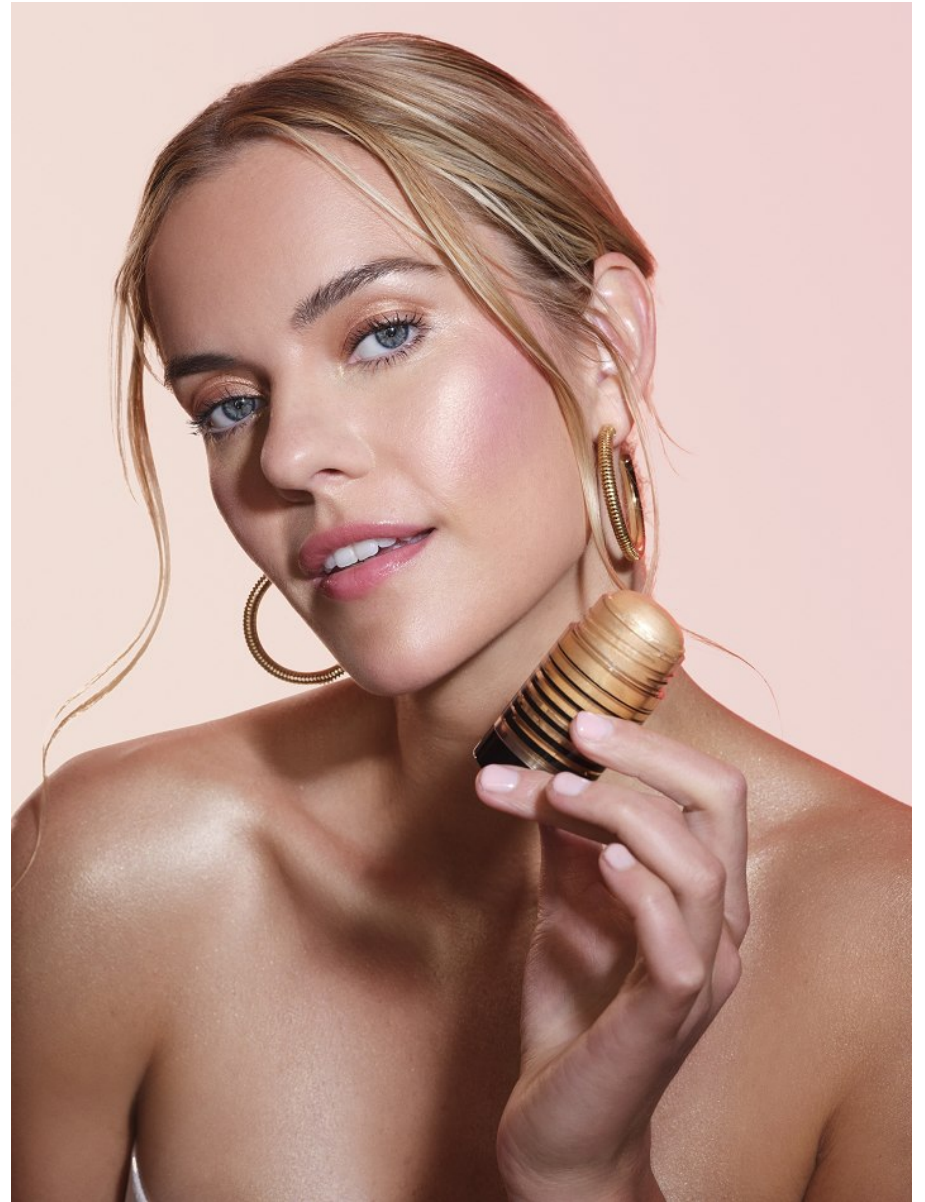

GABRIELLE COVERS

Height: 5'10" Bust: 34" B Waist: 25" Hip: 38" Dress: 4 US Shoe: 9.5 US Hair: Dark Blonde Eyes: Blue

GABRIELLE COVERS

Height: 5'10" Bust: 34" B Waist: 25" Hip: 38" Dress: 4 US Shoe: 9.5 US Hair: Dark Blonde Eyes: Blue