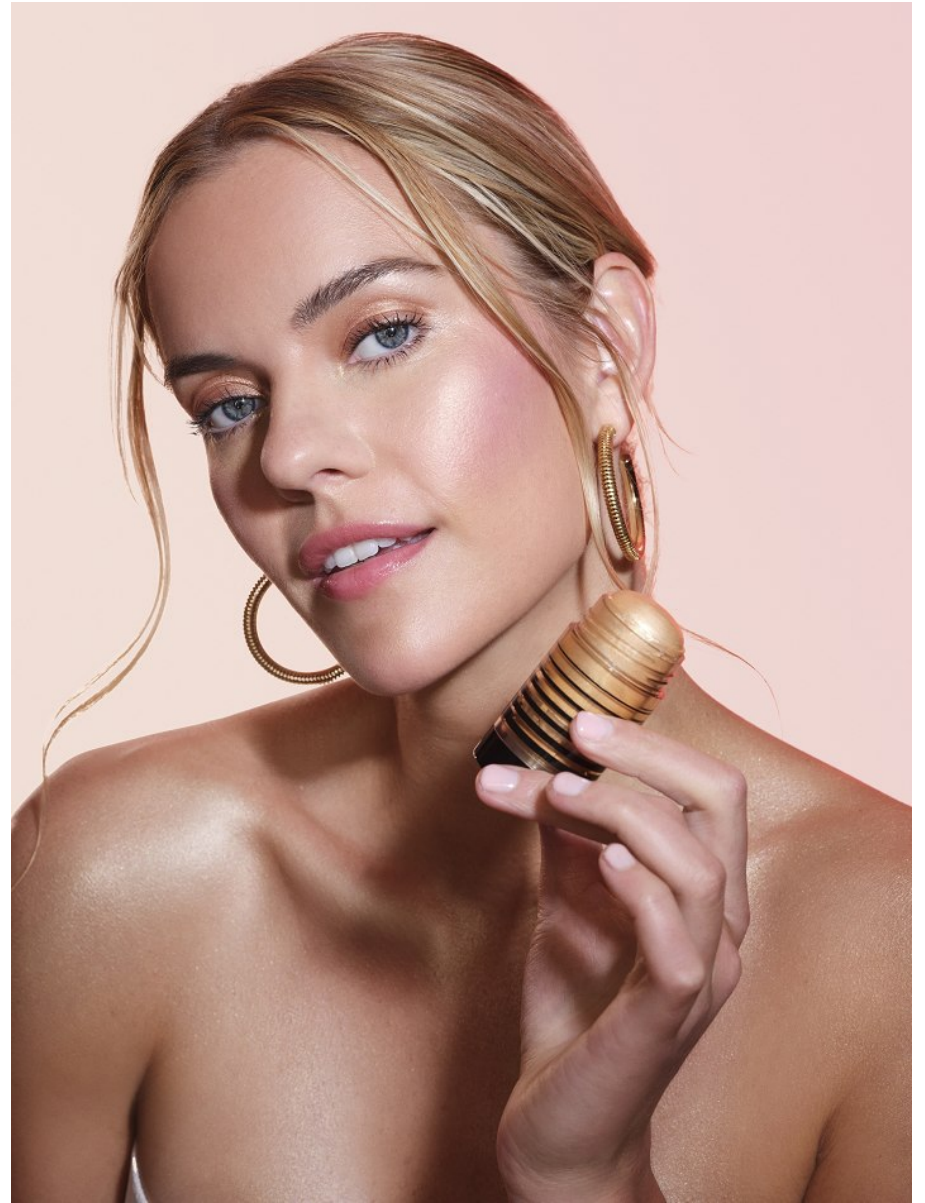

## GABRIELLE COVERS

Height: 5'10" Bust: 34" B Waist: 25" Hip: 37" Dress: 4 US Shoe: 9.5 US Hair: Dark Blonde Eyes: Blue

## GABRIELLE COVERS

Height: 5'10" Bust: 34" B Waist: 25" Hip: 37" Dress: 4 US Shoe: 9.5 US Hair: Dark Blonde Eyes: Blue

**GABRIELLE COVERS**

Height: 5'10" Bust: 34" B Waist: 25" Hip: 37" Dress: 4 US Shoe: 9.5 US Hair: Dark Blonde Eyes: Blue