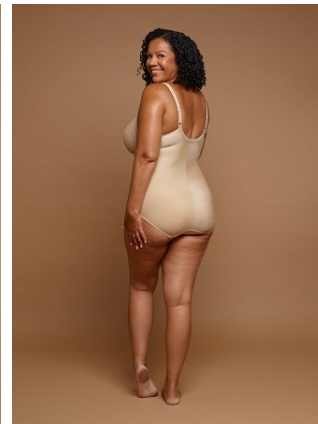

MAYA MORRIS

Height: 5'8" Bust: 38" D Waist: 39" Hip: 46.5" Dress: 16 US Shoe: 9 US Hair: Dark Brown Eyes: Brown

Patients need care,
not cuts.

OPPOSE 2026 MEDICARE CUTS