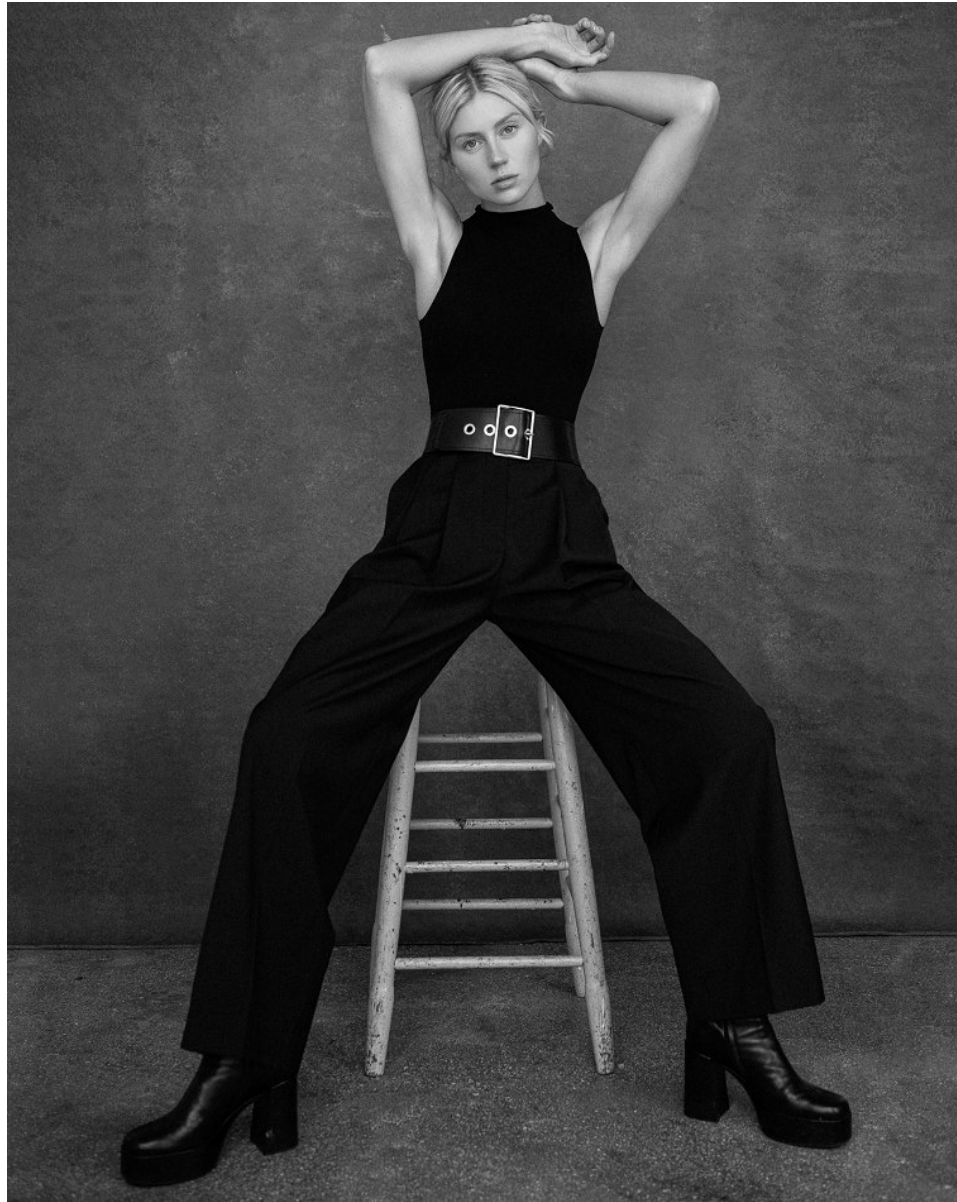

SHANNON O'CONNOR

Height: 5'8" Bust: 34" B Waist: 24" Hip: 34" Dress: 2-4 US Shoe: 9 US Hair: Blonde Eyes: Blue

SHANNON O'CONNOR

Height: 5'8" Bust: 34" B Waist: 24" Hip: 34" Dress: 2-4 US Shoe: 9 US Hair: Blonde Eyes: Blue