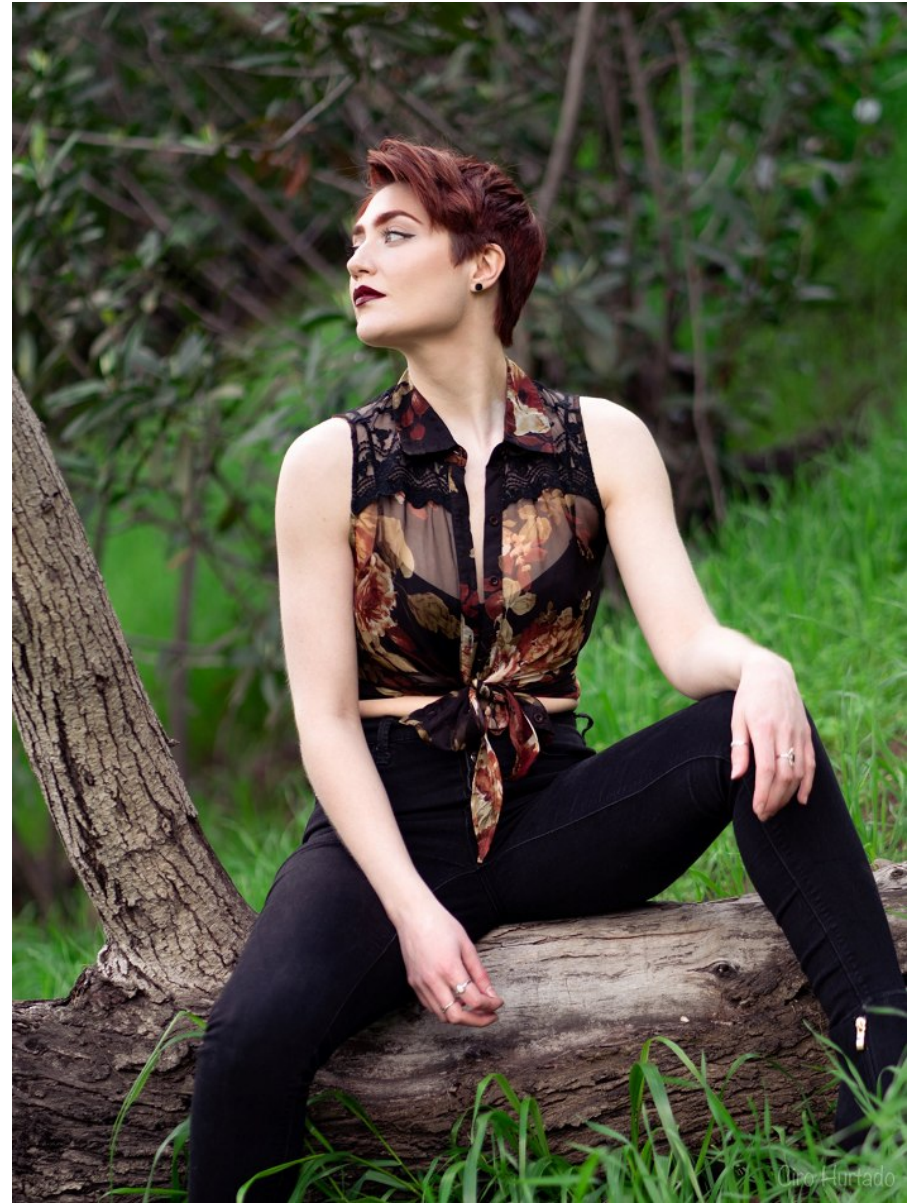

ABIGAIL REED

Height: 5'4" Bust: 35" C Waist: 25" Hip: 36" Dress: 0-2 US Shoe: 7.5 US Hair: Red Eyes: Blue