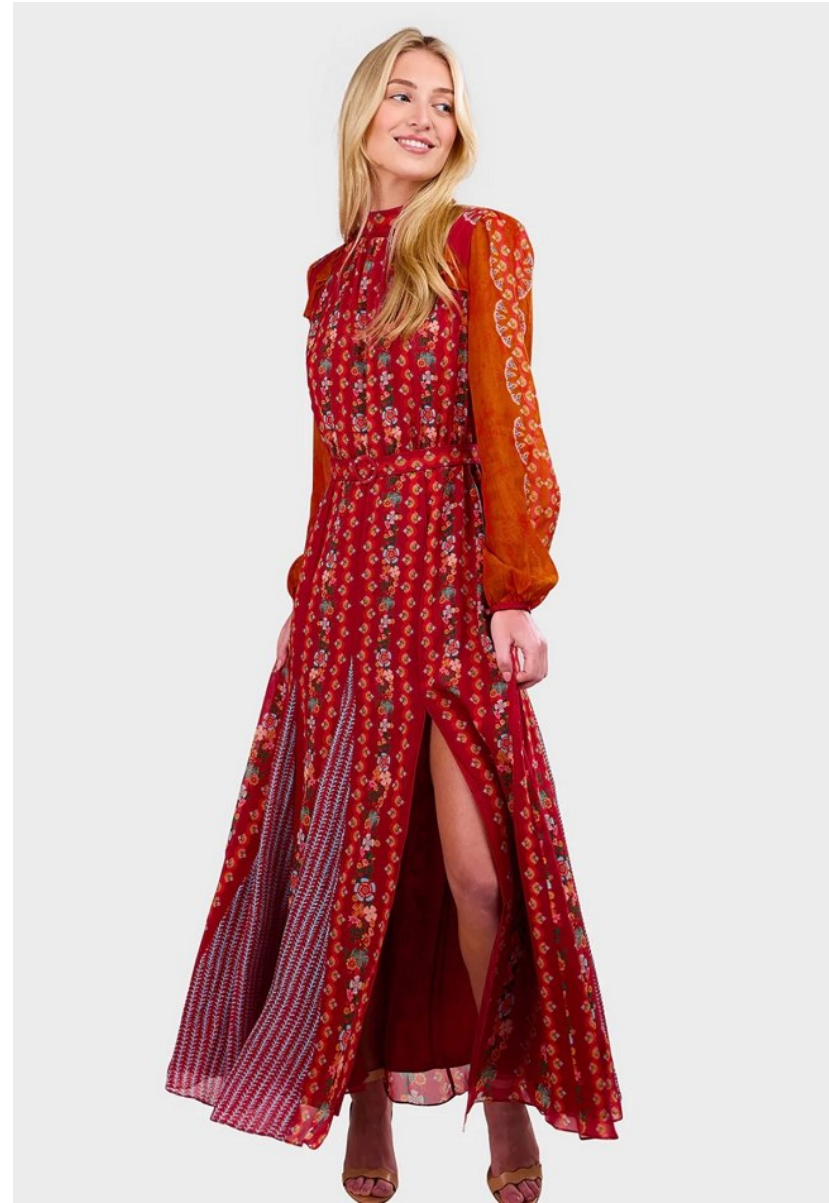

AVA RUDAWSKY

Height: 5'7" Bust: 32" B Waist: 26" Hip: 33.5" Dress: 2 US Shoe: 8.5 US Hair: Dirty Blonde Eyes: Blue

AVA RUDAWSKY

Height: 5'7" Bust: 32" B Waist: 26" Hip: 33.5" Dress: 2 US Shoe: 8.5 US Hair: Dirty Blonde Eyes: Blue

AVA RUDAWSKY

Height: 5'7" Bust: 32" B Waist: 26" Hip: 33.5" Dress: 2 US Shoe: 8.5 US Hair: Dirty Blonde Eyes: Blue