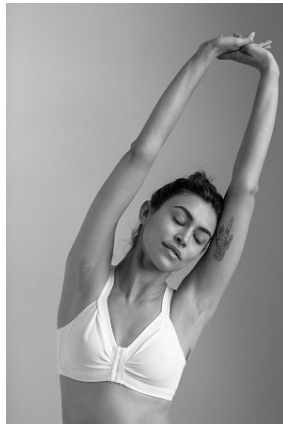

YESSY RIVERA

Height: 5'7" Bust: 32" B Waist: 26" Hip: 36" Dress: 2 US Shoe: 8 US Hair: Brown Eyes: Brown

GIVE YOUR
CAMPAIGN SOME
FRESH AIR
#GetOutOfHome

Image: Yessy Rivera represented by Bella Agency