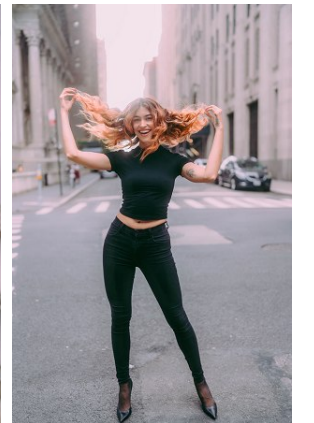

YESSY RIVERA

Height: 5'7" Bust: 32" B Waist: 26" Hip: 36" Dress: 2 US Shoe: 8 US Hair: Brown Eyes: Brown

GIVE YOUR
CAMPAIGN SOME
FRESH AIR
#GetOutOfHome

Image: Yessy Rivera represented by Bella Agency