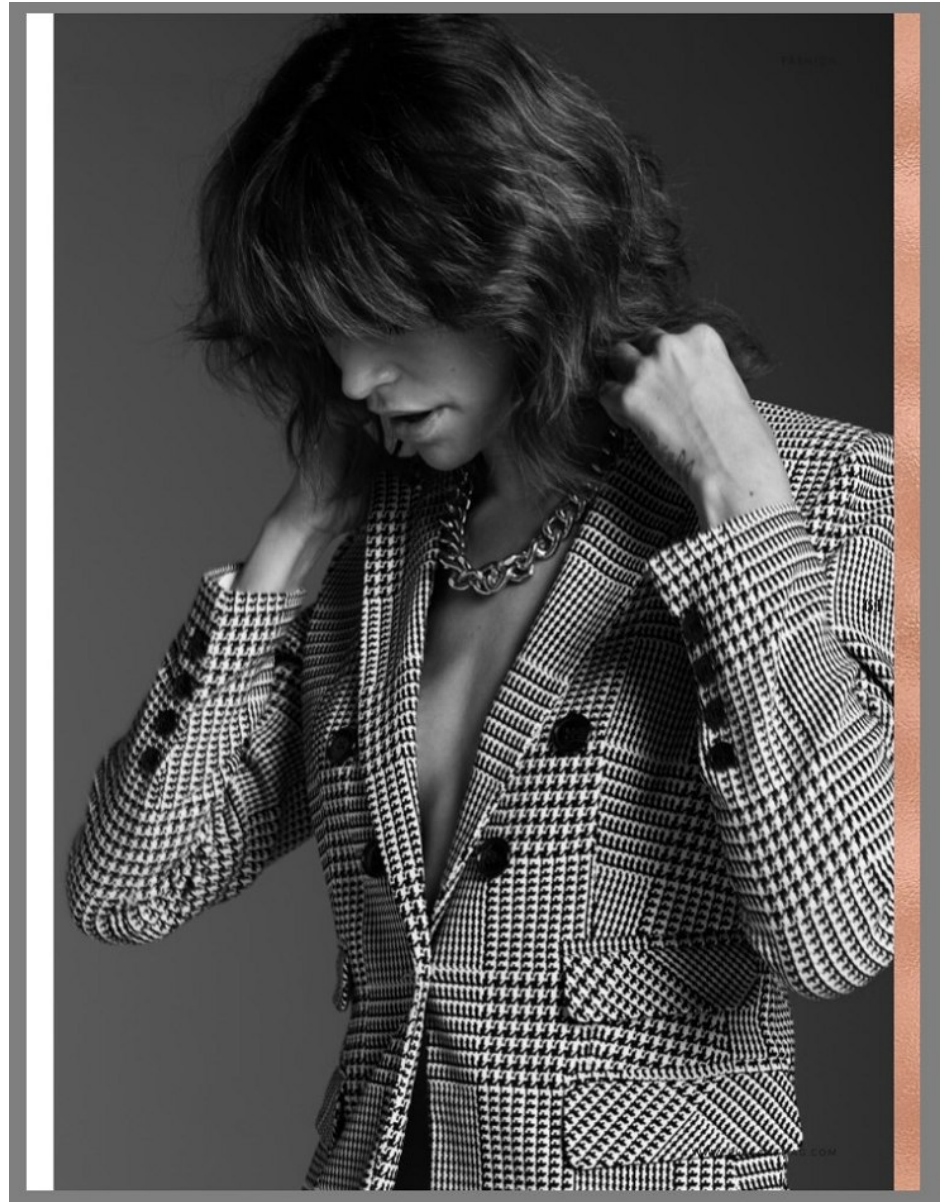

YESSY RIVERA

Height: 5'7" Bust: 32" B Waist: 26" Hip: 36" Dress: 2 US Shoe: 8 US Hair: Brown Eyes: Brown