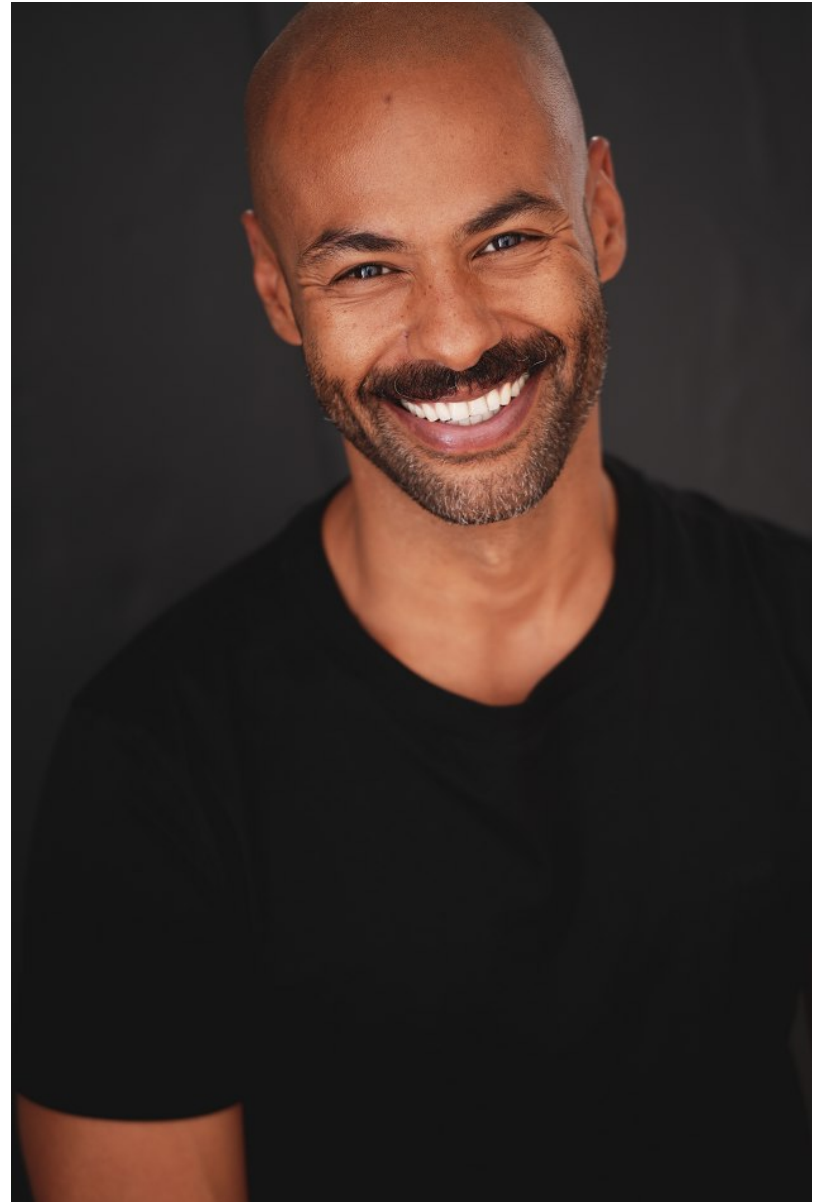

ROBB SHERMAN

Height: 6'2" Waist: 31" Collar: 16" Suit: 40 Shoe: 12 US Shoe: 12 Hair: Black Eyes: Brown

ROBB SHERMAN

Height: 6'2" Waist: 31" Collar: 16" Suit: 40 Shoe: 12 US Shoe: 12 Hair: Black Eyes: Brown

ROBB SHERMAN

Height: 6'2" Waist: 31" Collar: 16" Suit: 40 Shoe: 12 US Shoe: 12 Hair: Black Eyes: Brown