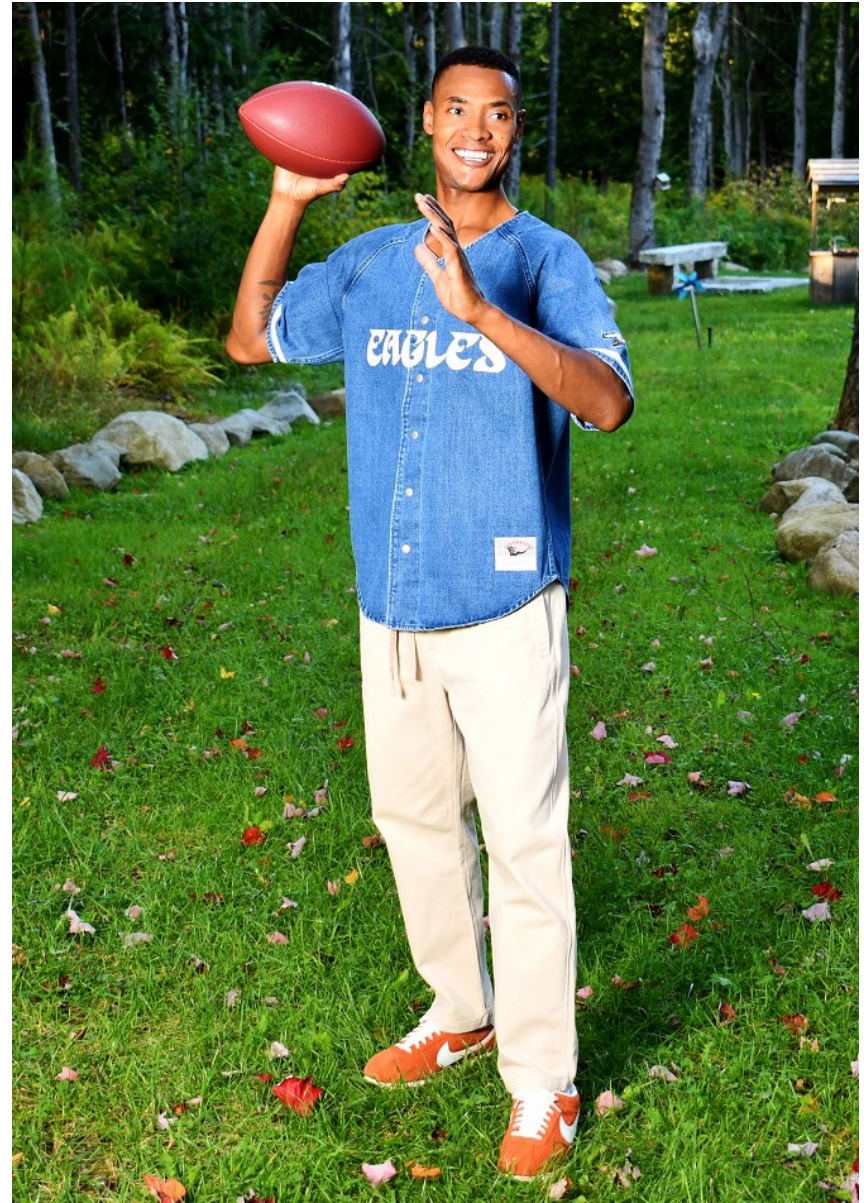

TYREESE LIVERPOOL

Height: 6'2.5" Waist: 32" Collar: 15.5" Suit: 40 Shoe: 13 US Hair: Black Eyes: Brown

TYREESE LIVERPOOL

Height: 6'2.5" Waist: 32" Collar: 15.5" Suit: 40 Shoe: 13 US Hair: Black Eyes: Brown