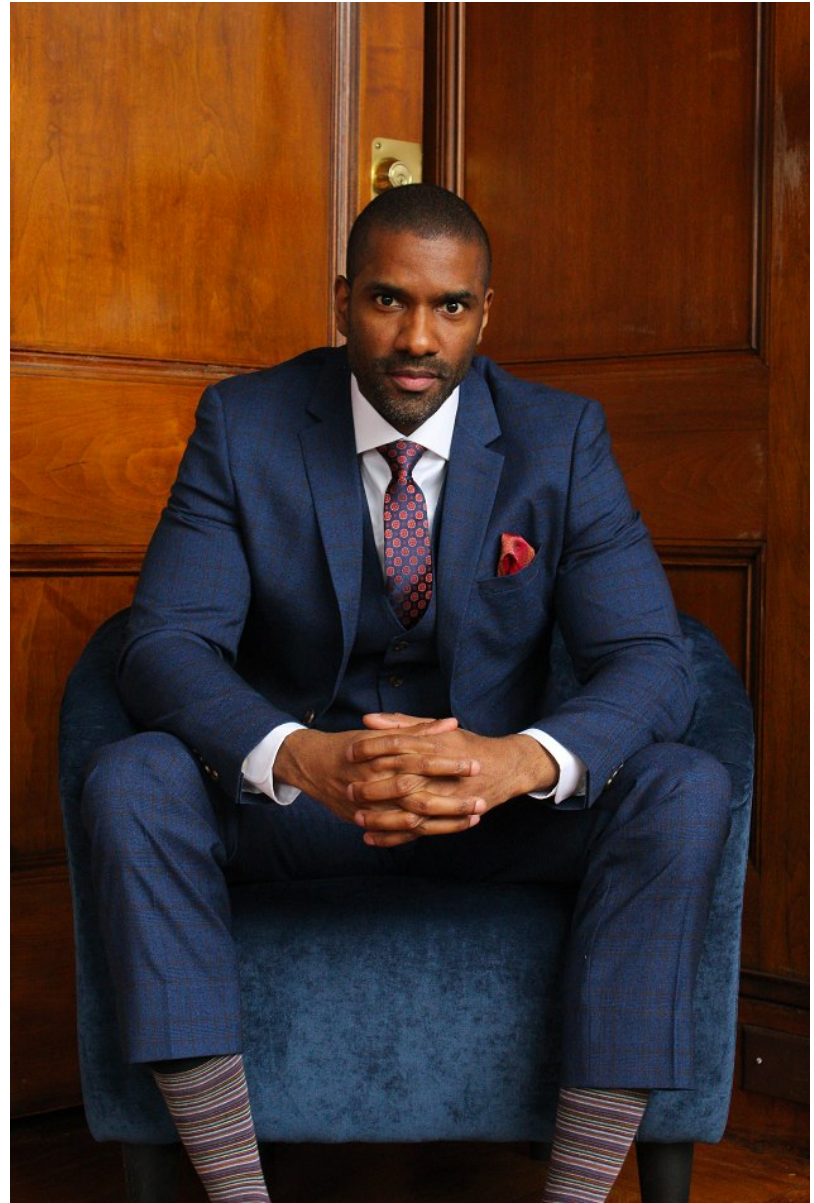

DAMION KING

Height: 6'2" Waist: 32" Collar: 15.5" Suit: 40 Shoe: 11 US Hair: Black Eyes: Brown

DAMION KING

Height: 6'2" Waist: 32" Collar: 15.5" Suit: 40 Shoe: 11 US Hair: Black Eyes: Brown

DAMION KING

Height: 6'2" Waist: 32" Collar: 15.5" Suit: 40 Shoe: 11 US Hair: Black Eyes: Brown

DAMION KING

Height: 6'2" Waist: 32" Collar: 15.5" Suit: 40 Shoe: 11 US Hair: Black Eyes: Brown

DAMION KING

Height: 6'2" Waist: 32" Collar: 15.5" Suit: 40 Shoe: 11 US Hair: Black Eyes: Brown