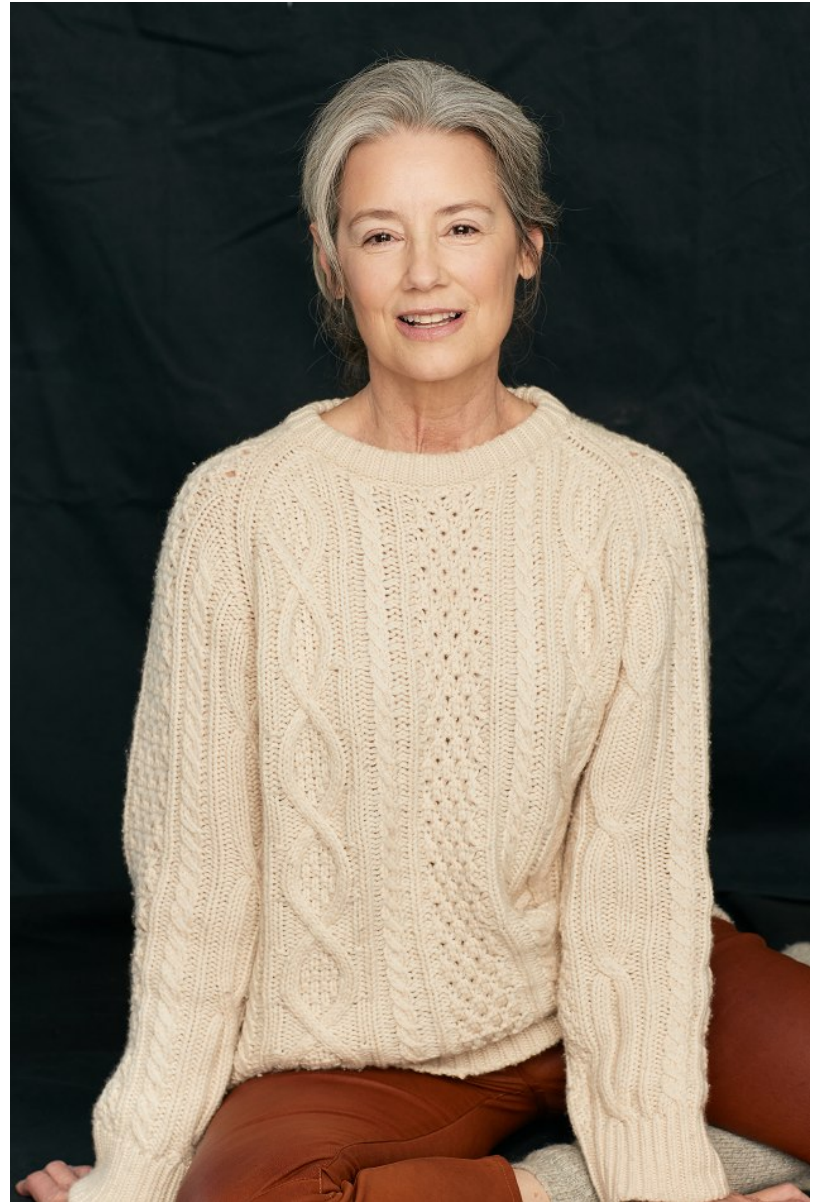

BETH SPRINGER

Height: 5'8" Bust: 34" C Waist: 27" Hip: 36" Dress: 6 US Shoe: 8.5 US Hair: Grey Eyes: Brown

BETH SPRINGER

Height: 5'8" Bust: 34" C Waist: 27" Hip: 36" Dress: 6 US Shoe: 8.5 US Hair: Grey Eyes: Brown