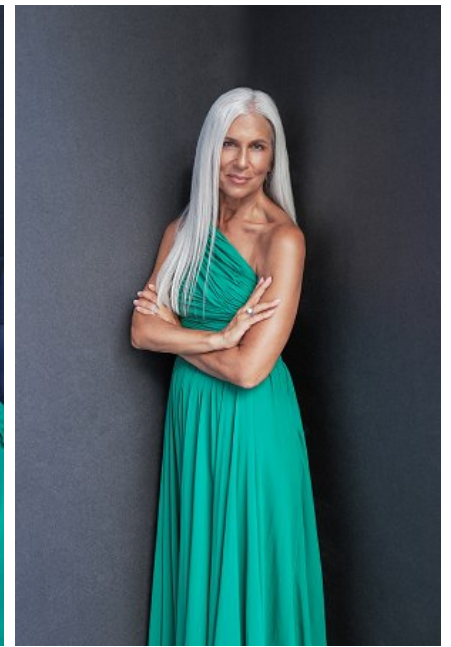

LISE SPIEGEL

Height: 5'5" Bust: 34" C Waist: 28" Hip: 39.5" Dress: 8-10 US Shoe: 7.5 US
Hair: White Eyes: Brown

b B E L L A G E N C Y
MODEL & TALENT

Bella Agency Los Angeles 6430 Sunset Blvd, Suite 460, Los Angeles, CA 90028
T: 323.462.9191 F: 323.210.7101 Email: info@bellaagency.com