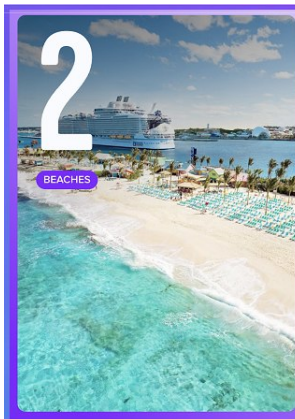

RICHARD GLASSER

Height: 5'11" Waist: 32" Collar: 14.5" Suit: 40 Shoe: 9 US Shoe: 9 Hair: Dark Brown Eyes: Green

PARTY POPPIN' IN PARADISE