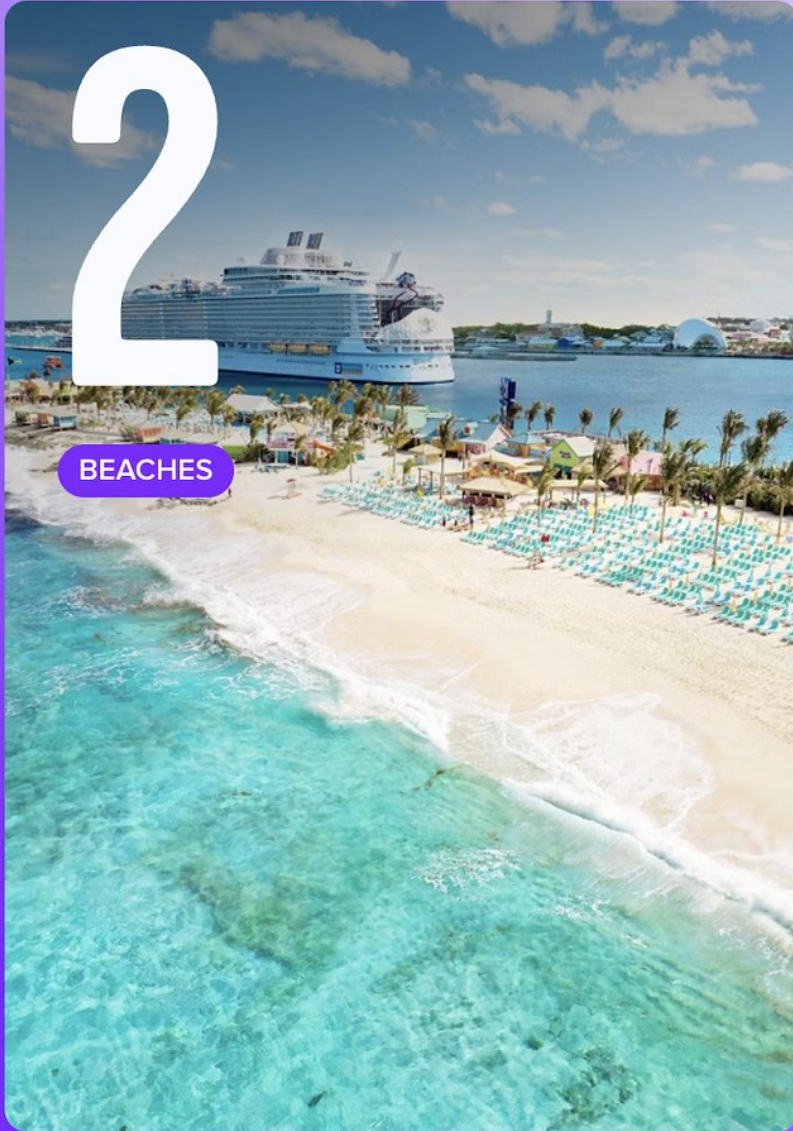

2

BEACHES

10

BARS

RICHARD GLASSER

Height: 5'11" Waist: 32" Collar: 14.5" Suit: 40 Shoe: 9 US Shoe: 9 Hair: Dark Brown Eyes: Green