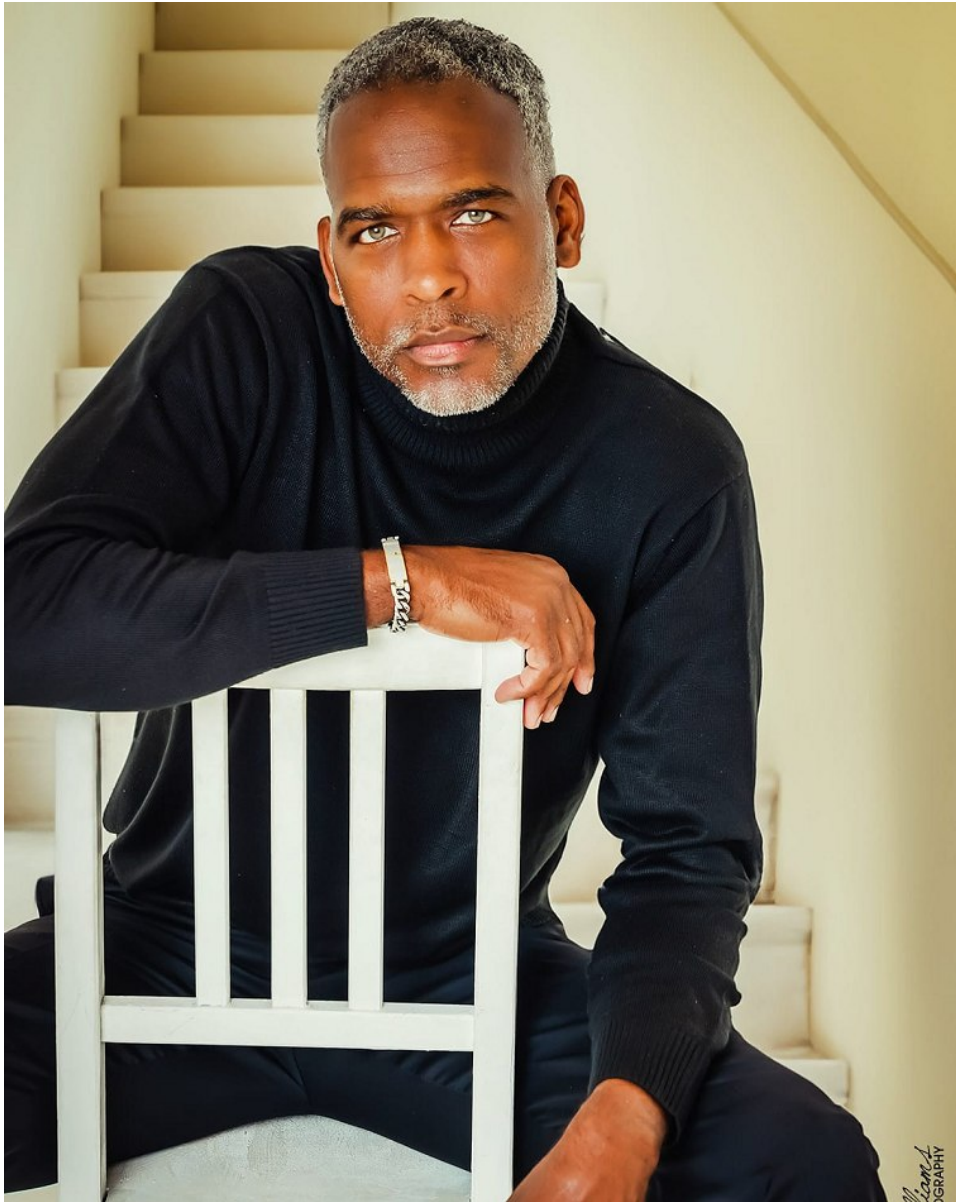

**JASON JAMAL**

Height: 6'2" Chest: 40" Waist: 32" Hip: 39" Suit: 40 Shoe: 10.5 US Hair: Salt and Pepper Eyes: Hazel

JASON JAMAL

Height: 6'2" Chest: 40" Waist: 32" Hip: 39" Suit: 40 Shoe: 10.5 US Hair: Salt and Pepper Eyes: Hazel

JASON JAMAL

Height: 6'2" Chest: 40" Waist: 32" Hip: 39" Suit: 40 Shoe: 10.5 US Hair: Salt and Pepper Eyes: Hazel

JASON JAMAL

Height: 6'2" Chest: 40" Waist: 32" Hip: 39" Suit: 40 Shoe: 10.5 US Hair: Salt and Pepper Eyes: Hazel

JASON JAMAL

Height: 6'2" Chest: 40" Waist: 32" Hip: 39" Suit: 40 Shoe: 10.5 US Hair: Salt and Pepper Eyes: Hazel