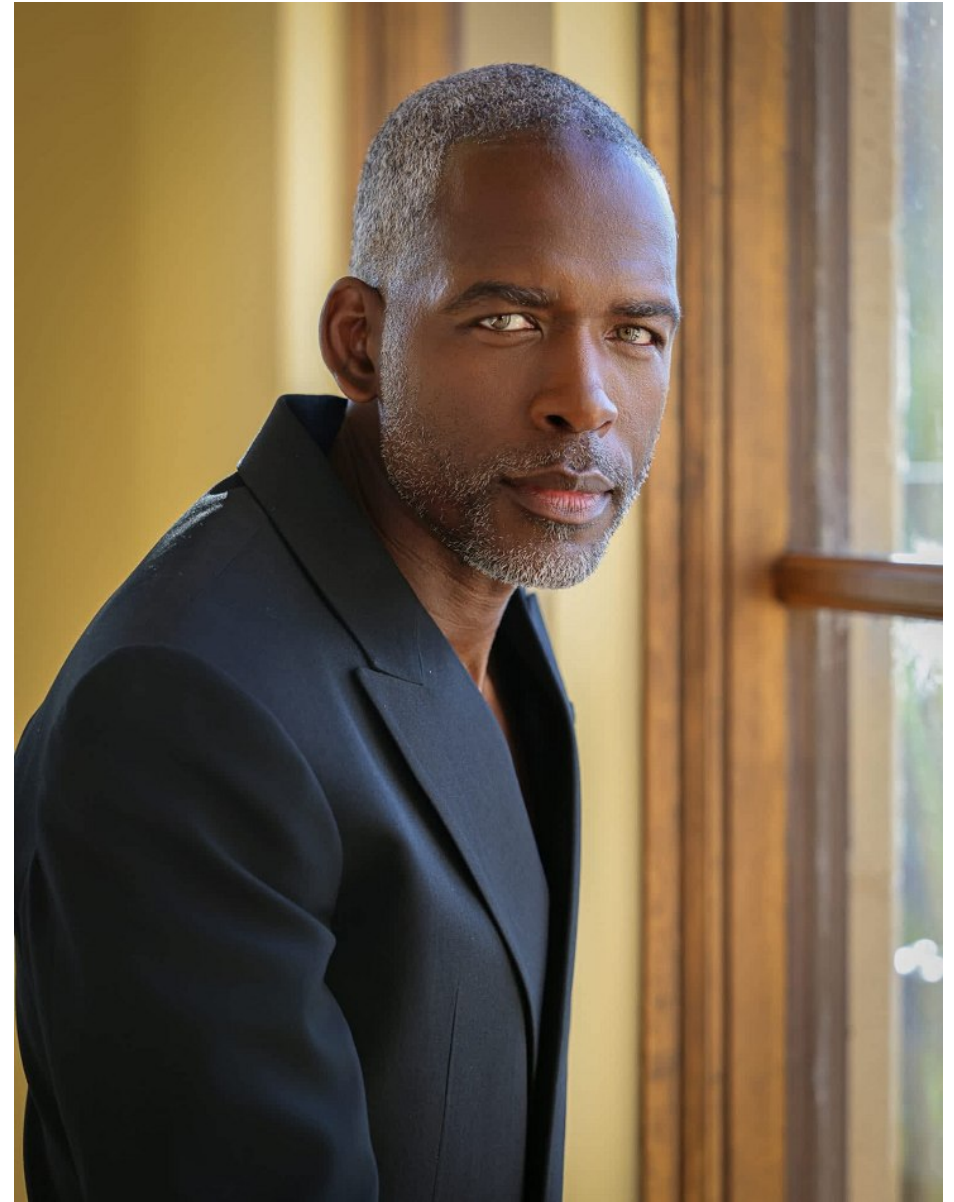

**JASON JAMAL**

Height: 6'2" Chest: 40" Waist: 32" Hip: 39" Suit: 40 Shoe: 10.5 US Hair: Salt and Pepper Eyes: Hazel

JASON JAMAL

Height: 6'2" Chest: 40" Waist: 32" Hip: 39" Suit: 40 Shoe: 10.5 US Hair: Salt and Pepper Eyes: Hazel

JASON JAMAL

Height: 6'2" Chest: 40" Waist: 32" Hip: 39" Suit: 40 Shoe: 10.5 US Hair: Salt and Pepper Eyes: Hazel

JASON JAMAL

Height: 6'2" Chest: 40" Waist: 32" Hip: 39" Suit: 40 Shoe: 10.5 US Hair: Salt and Pepper Eyes: Hazel

JASON JAMAL

Height: 6'2" Chest: 40" Waist: 32" Hip: 39" Suit: 40 Shoe: 10.5 US Hair: Salt and Pepper Eyes: Hazel