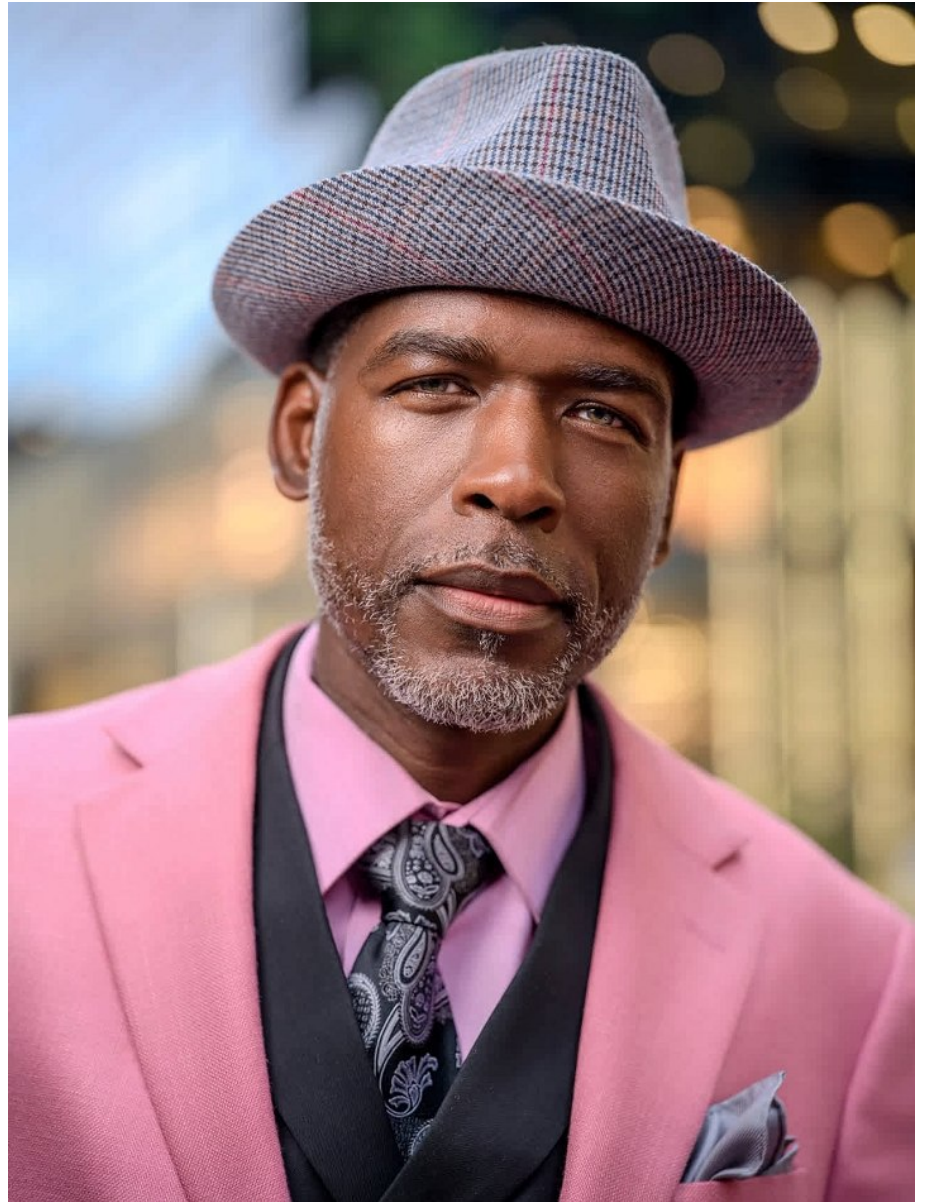

**JASON JAMAL**

Height: 6'2" Chest: 40" Waist: 32" Hip: 39" Suit: 40 Shoe: 10.5 US Hair: Salt and Pepper Eyes: Hazel

JASON JAMAL

Height: 6'2" Chest: 40" Waist: 32" Hip: 39" Suit: 40 Shoe: 10.5 US Hair: Salt and Pepper Eyes: Hazel

JASON JAMAL

Height: 6'2" Chest: 40" Waist: 32" Hip: 39" Suit: 40 Shoe: 10.5 US Hair: Salt and Pepper Eyes: Hazel

JASON JAMAL

Height: 6'2" Chest: 40" Waist: 32" Hip: 39" Suit: 40 Shoe: 10.5 US Hair: Salt and Pepper Eyes: Hazel

JASON JAMAL

Height: 6'2" Chest: 40" Waist: 32" Hip: 39" Suit: 40 Shoe: 10.5 US Hair: Salt and Pepper Eyes: Hazel