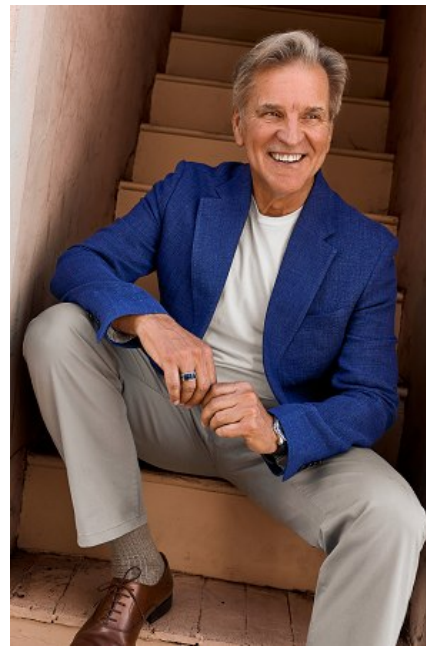

HENRY LEBLANC

Height: 5'9" Chest: 41" Waist: 34" Hip: 39" Suit: 41 Shoe: 11 US Hair: Salt and Pepper Eyes: Brown

b B E L L A G E N C Y
MODEL & TALENT

Bella Agency Los Angeles 6430 Sunset Blvd, Suite 460, Los Angeles, CA 90028
T: 323.462.9191 F: 323.210.7101 Email: info@bellaagency.com