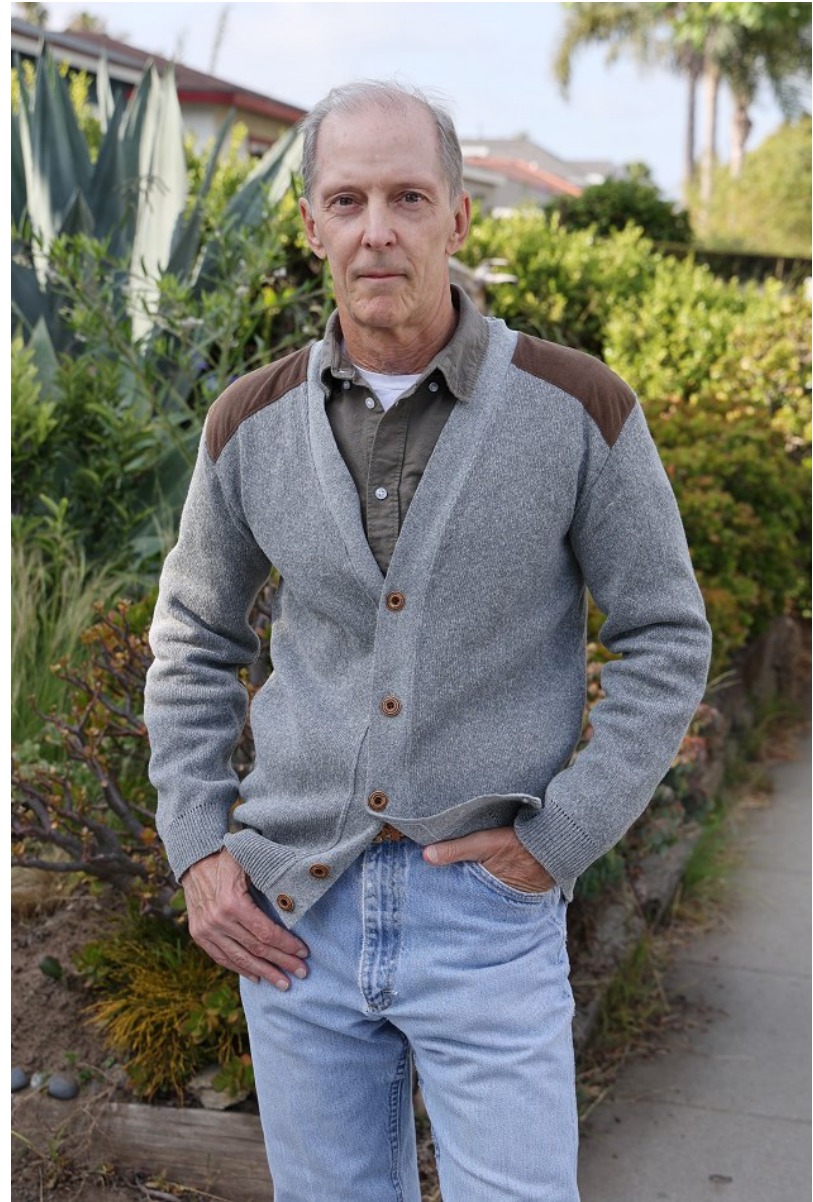

KEVIN QUILL

Height: 5'11" Chest: 38" Waist: 32" Suit: 38 Shoe: 10.5 US Hair: Brown Eyes: Hazel

KEVIN QUILL

Height: 5'11" Chest: 38" Waist: 32" Suit: 38 Shoe: 10.5 US Hair: Brown Eyes: Hazel

KEVIN QUILL

Height: 5'11" Chest: 38" Waist: 32" Suit: 38 Shoe: 10.5 US Hair: Brown Eyes: Hazel