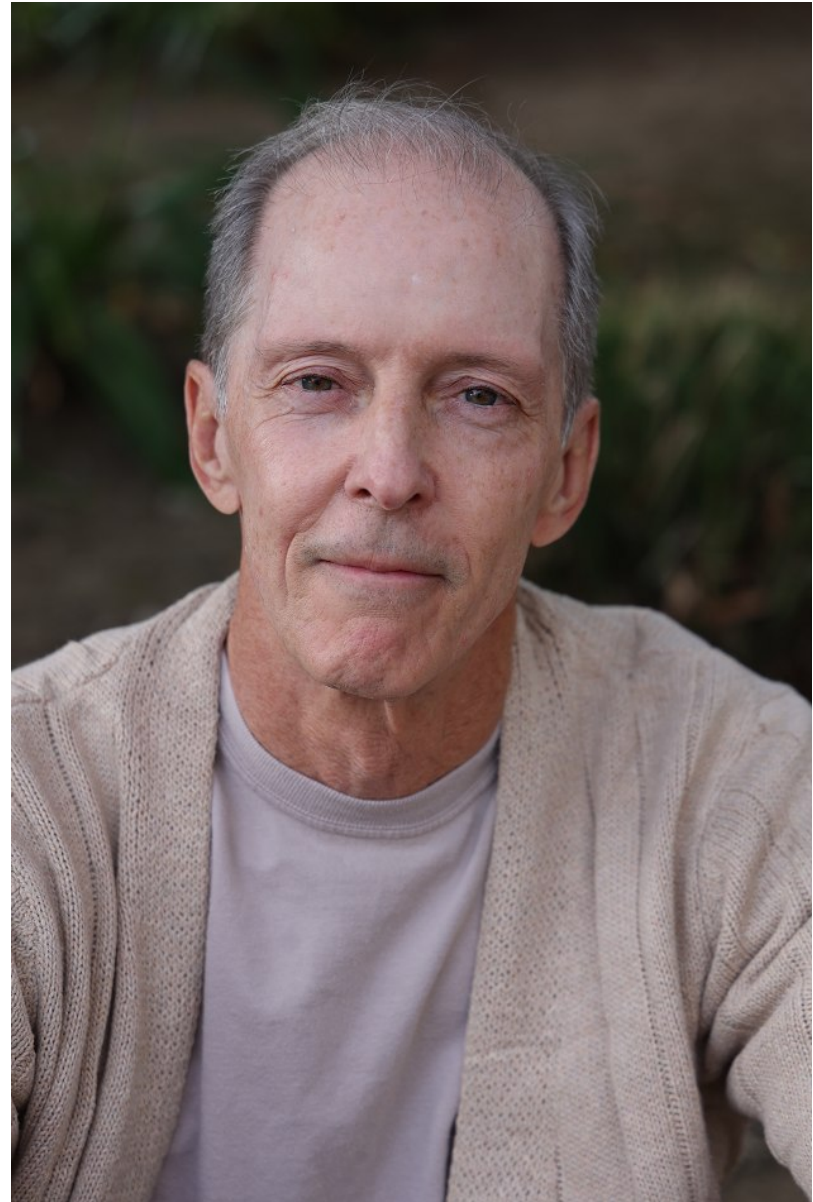

KEVIN QUILL

Height: 5'11" Chest: 38" Waist: 32" Suit: 38 Shoe: 10.5 US Hair: Brown Eyes: Hazel

KEVIN QUILL

Height: 5'11" Chest: 38" Waist: 32" Suit: 38 Shoe: 10.5 US Hair: Brown Eyes: Hazel

KEVIN QUILL

Height: 5'11" Chest: 38" Waist: 32" Suit: 38 Shoe: 10.5 US Hair: Brown Eyes: Hazel