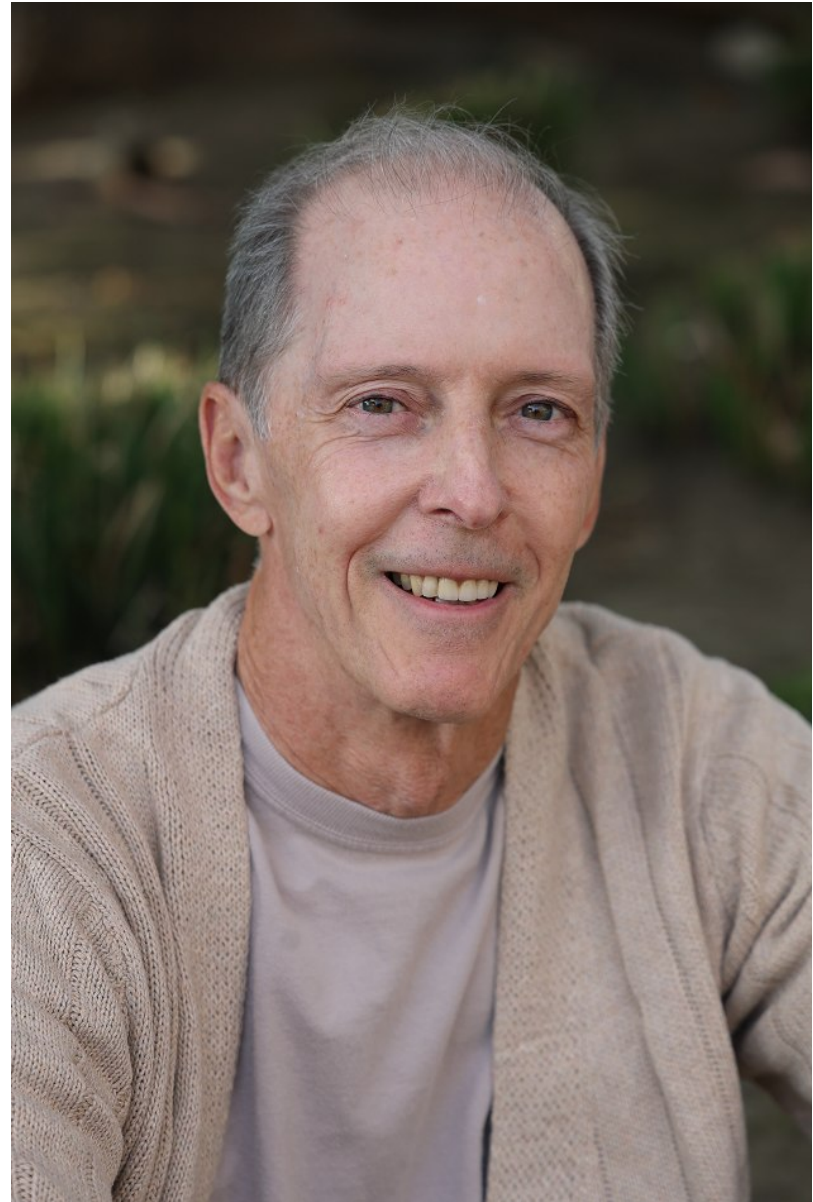

KEVIN QUILL

Height: 5'11" Chest: 38" Waist: 32" Suit: 38 Shoe: 10.5 US Hair: Brown Eyes: Hazel

KEVIN QUILL

Height: 5'11" Chest: 38" Waist: 32" Suit: 38 Shoe: 10.5 US Hair: Brown Eyes: Hazel

KEVIN QUILL

Height: 5'11" Chest: 38" Waist: 32" Suit: 38 Shoe: 10.5 US Hair: Brown Eyes: Hazel