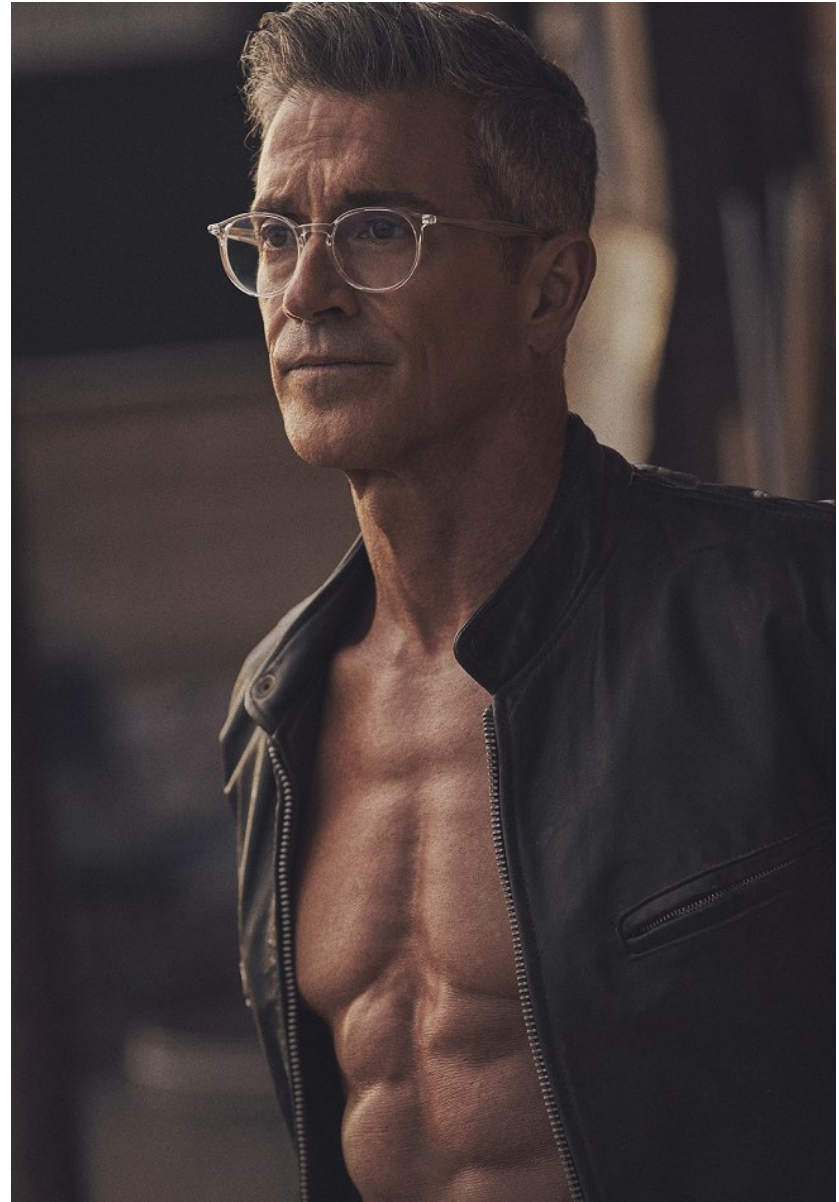

TODD HEUGHENS

Height: 5'8" Chest: 38" Waist: 29.5" Hip: 35" Collar: 15" Suit: 38 Shoe: 8.5 US Hair: Salt and Pepper Eyes: Amber