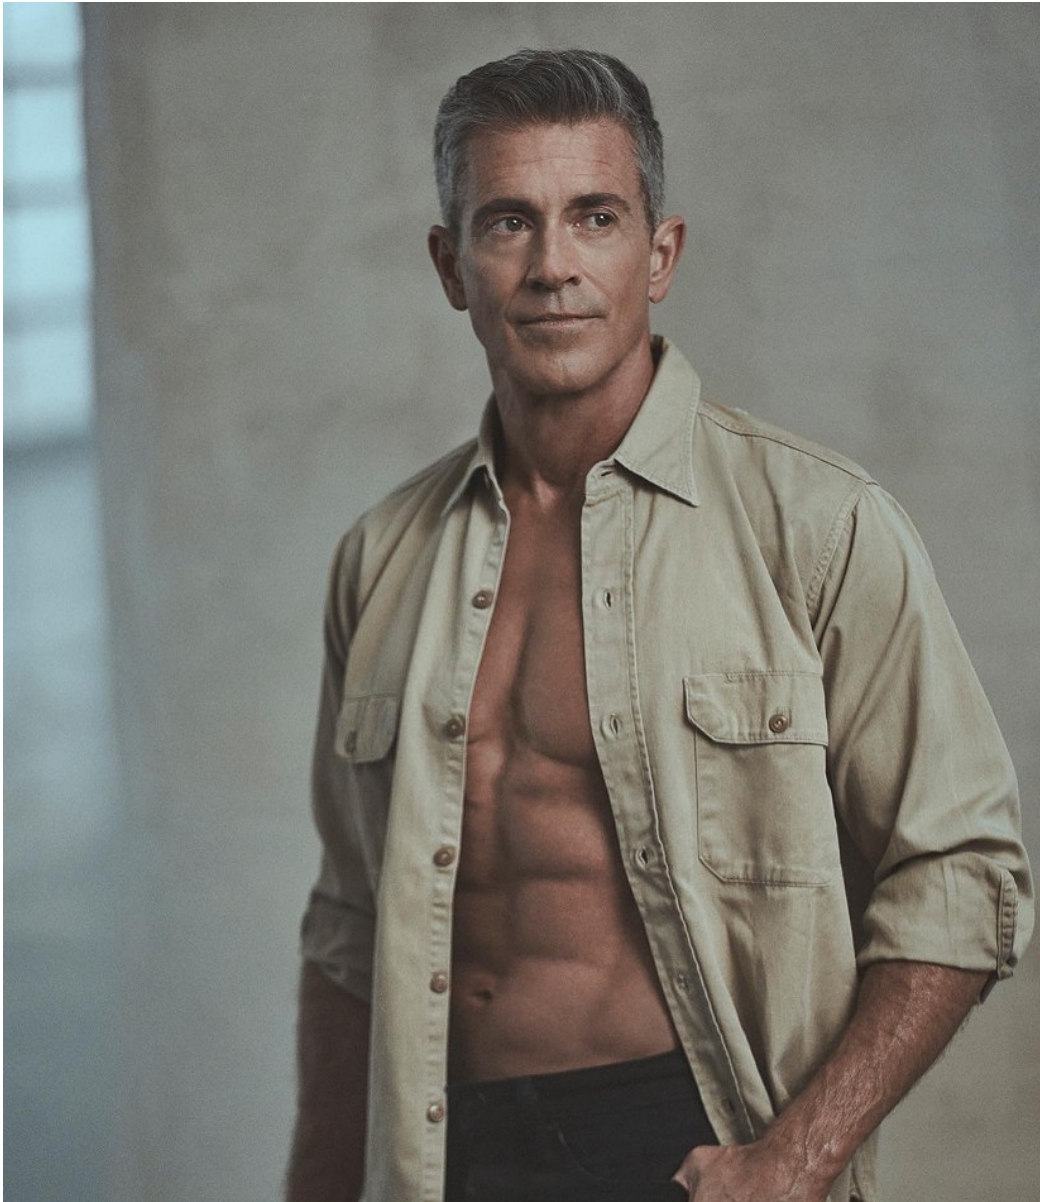

TODD HEUGHENS

Height: 5'8" Chest: 38" Waist: 29.5" Hip: 35" Collar: 15" Suit: 38 Shoe: 8.5 US Hair: Salt and Pepper Eyes: Amber